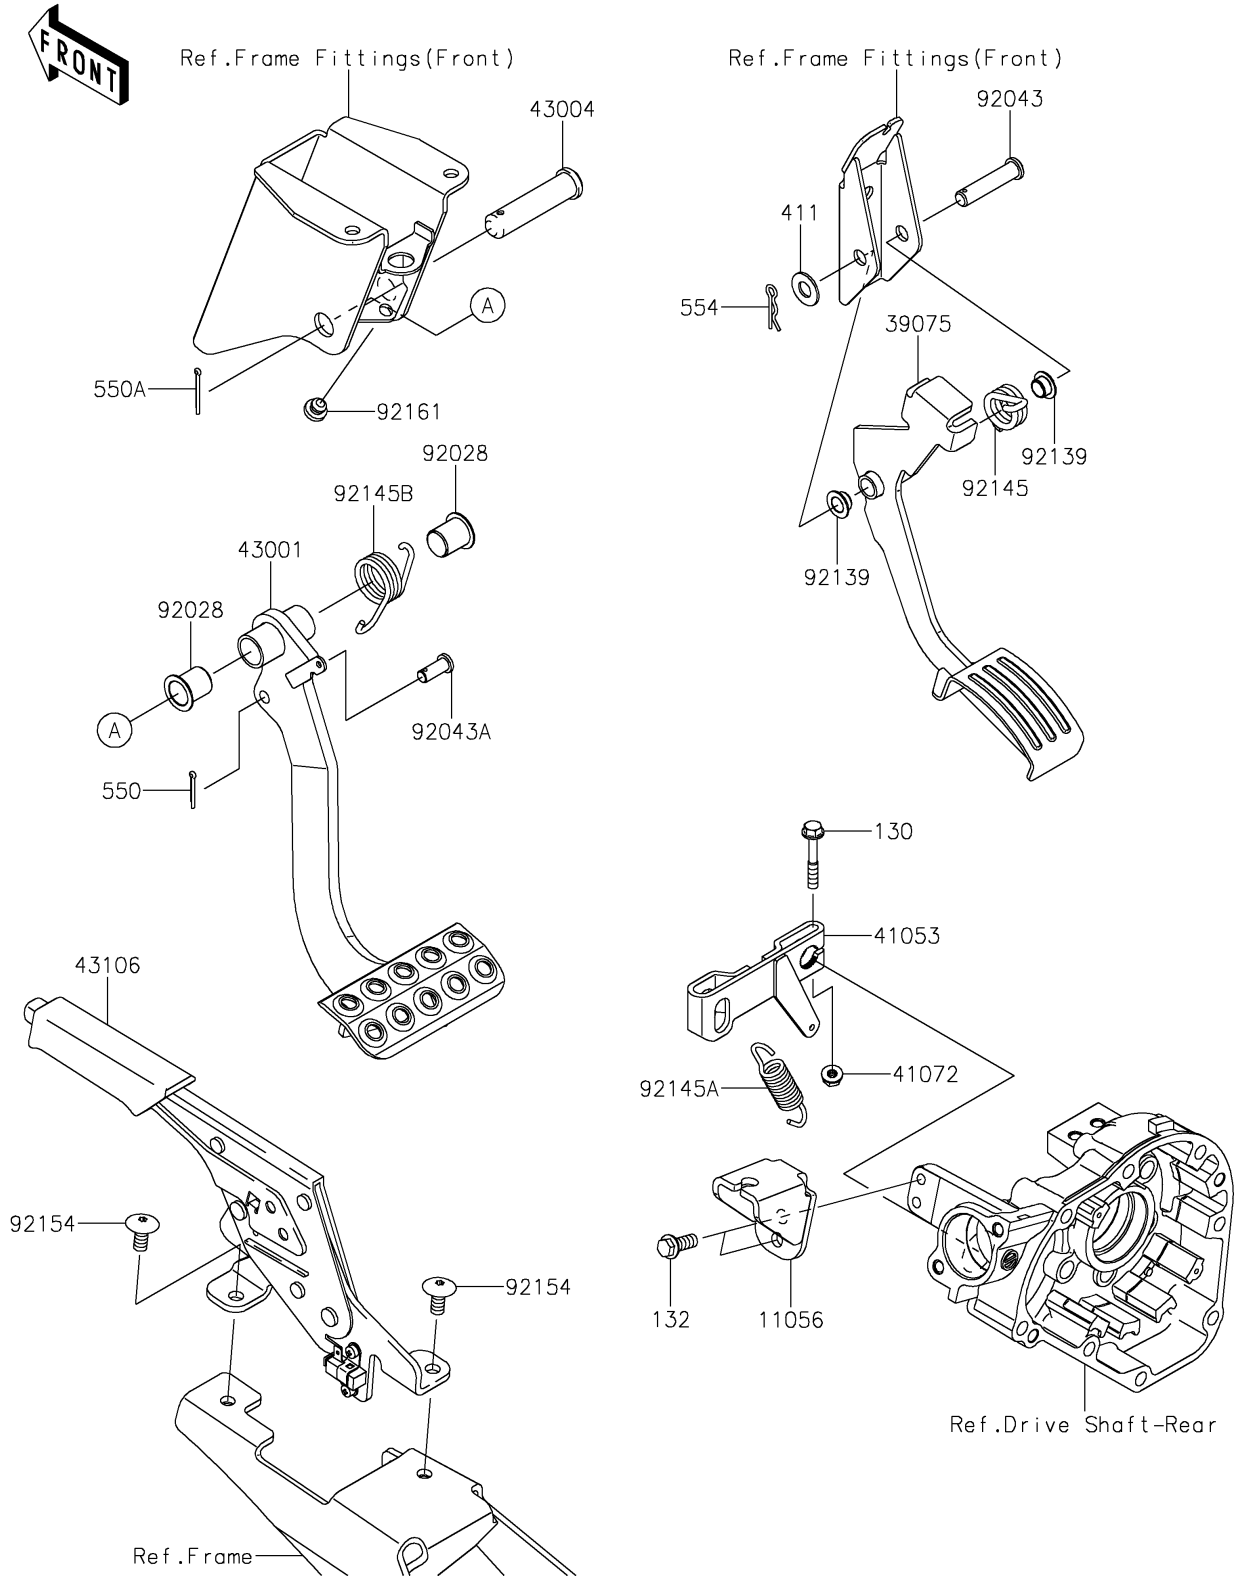

2020 TERYX4™ LE CAMO PARTS DIAGRAM

Brake Pedal/Throttle Lever

F2260

2020 TERYX4™ LE CAMO PARTS LIST

Brake Pedal/Throttle Lever

| ITEM NAME | PART NUMBER | QUANTITY |
|--|-------------|----------|
| BRACKET (Ref # 11056) | 11056-2267 | 1 |
| LEVER-THROTTLE (Ref # 39075) | 39075-0019 | 1 |
| LEVER-BRAKE CAM (Ref # 41053) | 41053-0023 | 1 |
| NUT,6MM (Ref # 41072) | 41072-007 | 1 |
| LEVER-BRAKE,PEDAL (Ref # 43001) | 43001-0739 | 1 |
| SHAFT-BRAKE (Ref # 43004) | 43004-1128 | 1 |
| LEVER-ASSY-PARKING BRAKE (Ref # 43106) | 43106-0005 | 1 |
| BUSHING (Ref # 92028) | 92028-1571 | 2 |
| PIN,10X42.5 (Ref # 92043) | 92043-0707 | 1 |
| PIN (Ref # 92043A) | 92043-1039 | 1 |
| BUSHING (Ref # 92139) | 92139-0230 | 2 |
| SPRING,THROTTLE (Ref # 92145) | 92145-0831 | 1 |
| SPRING,BRAKE CAM LEVER (Ref # 92145A) | 92145-0880 | 1 |
| SPRING,BRAKE PEDAL RETURN (Ref # 92145B) | 92145-1615 | 1 |
| BOLT-FLANGED,8X18 (Ref # 92154) | 92154-2692 | 2 |
| DAMPER (Ref # 92161) | 92161-1084 | 1 |
| BOLT-FLANGED,6X40 (Ref # 130) | 130CA0640 | 1 |
| BOLT-FLANGED-SMALL,8X20 (Ref # 132) | 132BA0820 | 2 |
| WASHER-PLAIN,10MM (Ref # 411) | 411AA1000 | 1 |
| PIN-COTTER,2.5X18 (Ref # 550) | 550AA2518 | 1 |
| PIN-COTTER,2.5X25 (Ref # 550A) | 550AA2525 | 1 |
| PIN-SNAP,10MM (Ref # 554) | 554DA1000 | 1 |