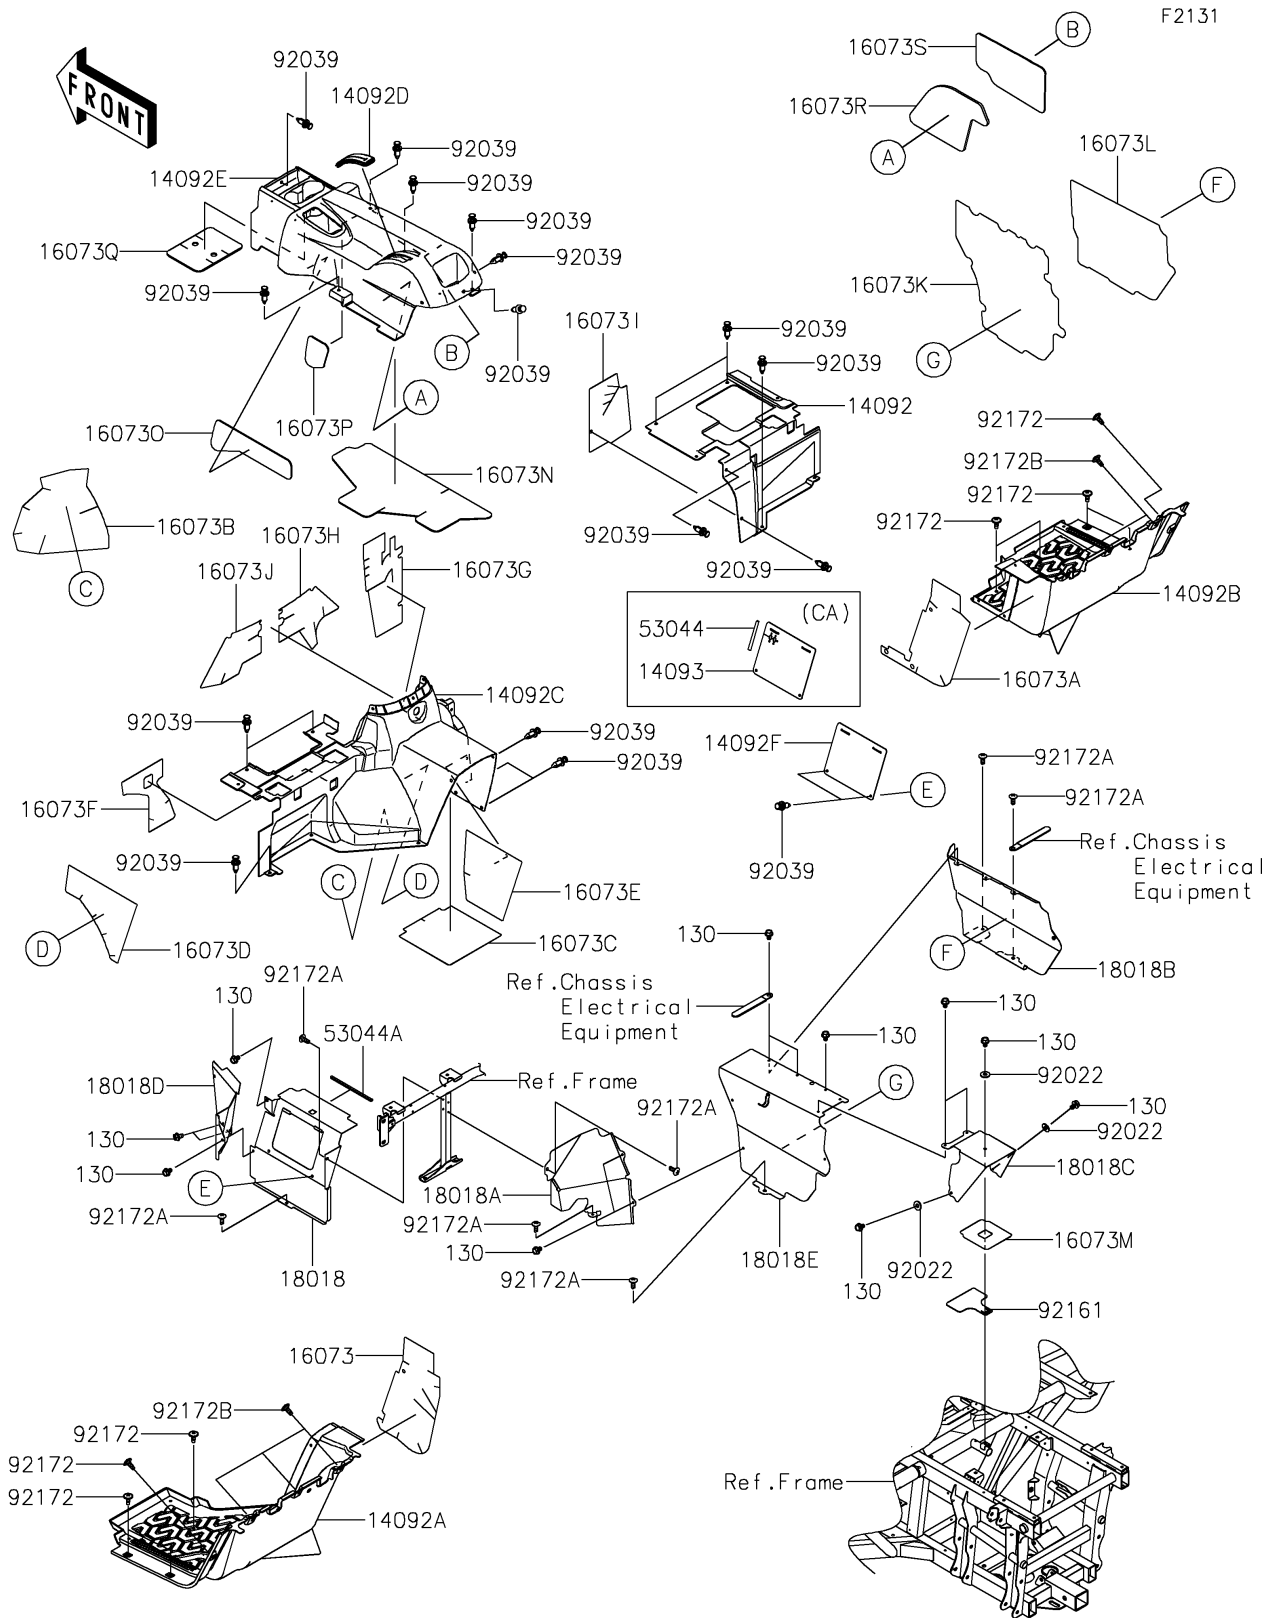

2020 TERYX4™ LE CAMO PARTS DIAGRAM

Frame Fittings(Rear)

2020 TERYX4™ LE CAMO PARTS LIST

Frame Fittings(Rear)

ITEM NAME	PART NUMBER	QUANTITY
COVER,FR SEAT,RR,RH (Ref # 14092)	14092-0714	1
COVER,RR FLOOR,LH (Ref # 14092A)	14092-0718	1
COVER,RR FLOOR,RH (Ref # 14092B)	14092-0719	1
COVER,FR SEAT,RR,LH (Ref # 14092C)	14092-0722	1
COVER,CENTER CONSOLE,TOP (Ref # 14092D)	14092-0791	1
COVER,CENTER CONSOLE (Ref # 14092E)	14092-1056	1
INSULATOR,RR FLOOR,LH (Ref # 16073)	16073-0726	1
INSULATOR,RR FLOOR,RH (Ref # 16073A)	16073-0727	1
INSULATOR,FR SEAT,RR (Ref # 16073B)	16073-0728	1
INSULATOR,FR SEAT,RR (Ref # 16073C)	16073-0733	1
INSULATOR,FR SEAT,RR (Ref # 16073D)	16073-0734	1
INSULATOR,FR SEAT,RR (Ref # 16073E)	16073-0735	1
INSULATOR,FR SEAT,RR (Ref # 16073F)	16073-0740	1
INSULATOR,FR SEAT,RR (Ref # 16073G)	16073-0741	1
INSULATOR,FR SEAT,RR (Ref # 16073H)	16073-0742	1
INSULATOR,FR SEAT,RR (Ref # 16073I)	16073-0744	1
INSULATOR,FR SEAT,RR (Ref # 16073J)	16073-0749	1
INSULATOR,RR TUNNEL,LH (Ref # 16073K)	16073-0795	1
INSULATOR,RR TUNNEL,RH (Ref # 16073L)	16073-0796	1
INSULATOR,RR TUNNEL,RR (Ref # 16073M)	16073-0797	1
INSULATOR,CENTER CONSOLE (Ref # 16073N)	16073-0800	1
INSULATOR,CENTER CONSOLE (Ref # 16073O)	16073-0801	1
INSULATOR,CENTER CONSOLE (Ref # 16073P)	16073-0802	1
INSULATOR,CENTER CONSOLE (Ref # 16073Q)	16073-0803	1
INSULATOR,CENTER CONSOLE (Ref # 16073R)	16073-0804	1
INSULATOR,CENTER CONSOLE (Ref # 16073S)	16073-0805	1
PLATE-HEAT GUARD,LH UD SEAT,FR (Ref # 18018)	18018-0042	1
PLATE-HEAT GUARD,LH UD SEAT,RR (Ref # 18018A)	18018-0043	1
PLATE-HEAT GUARD,RR TUNNEL,RH (Ref # 18018B)	18018-0045	1