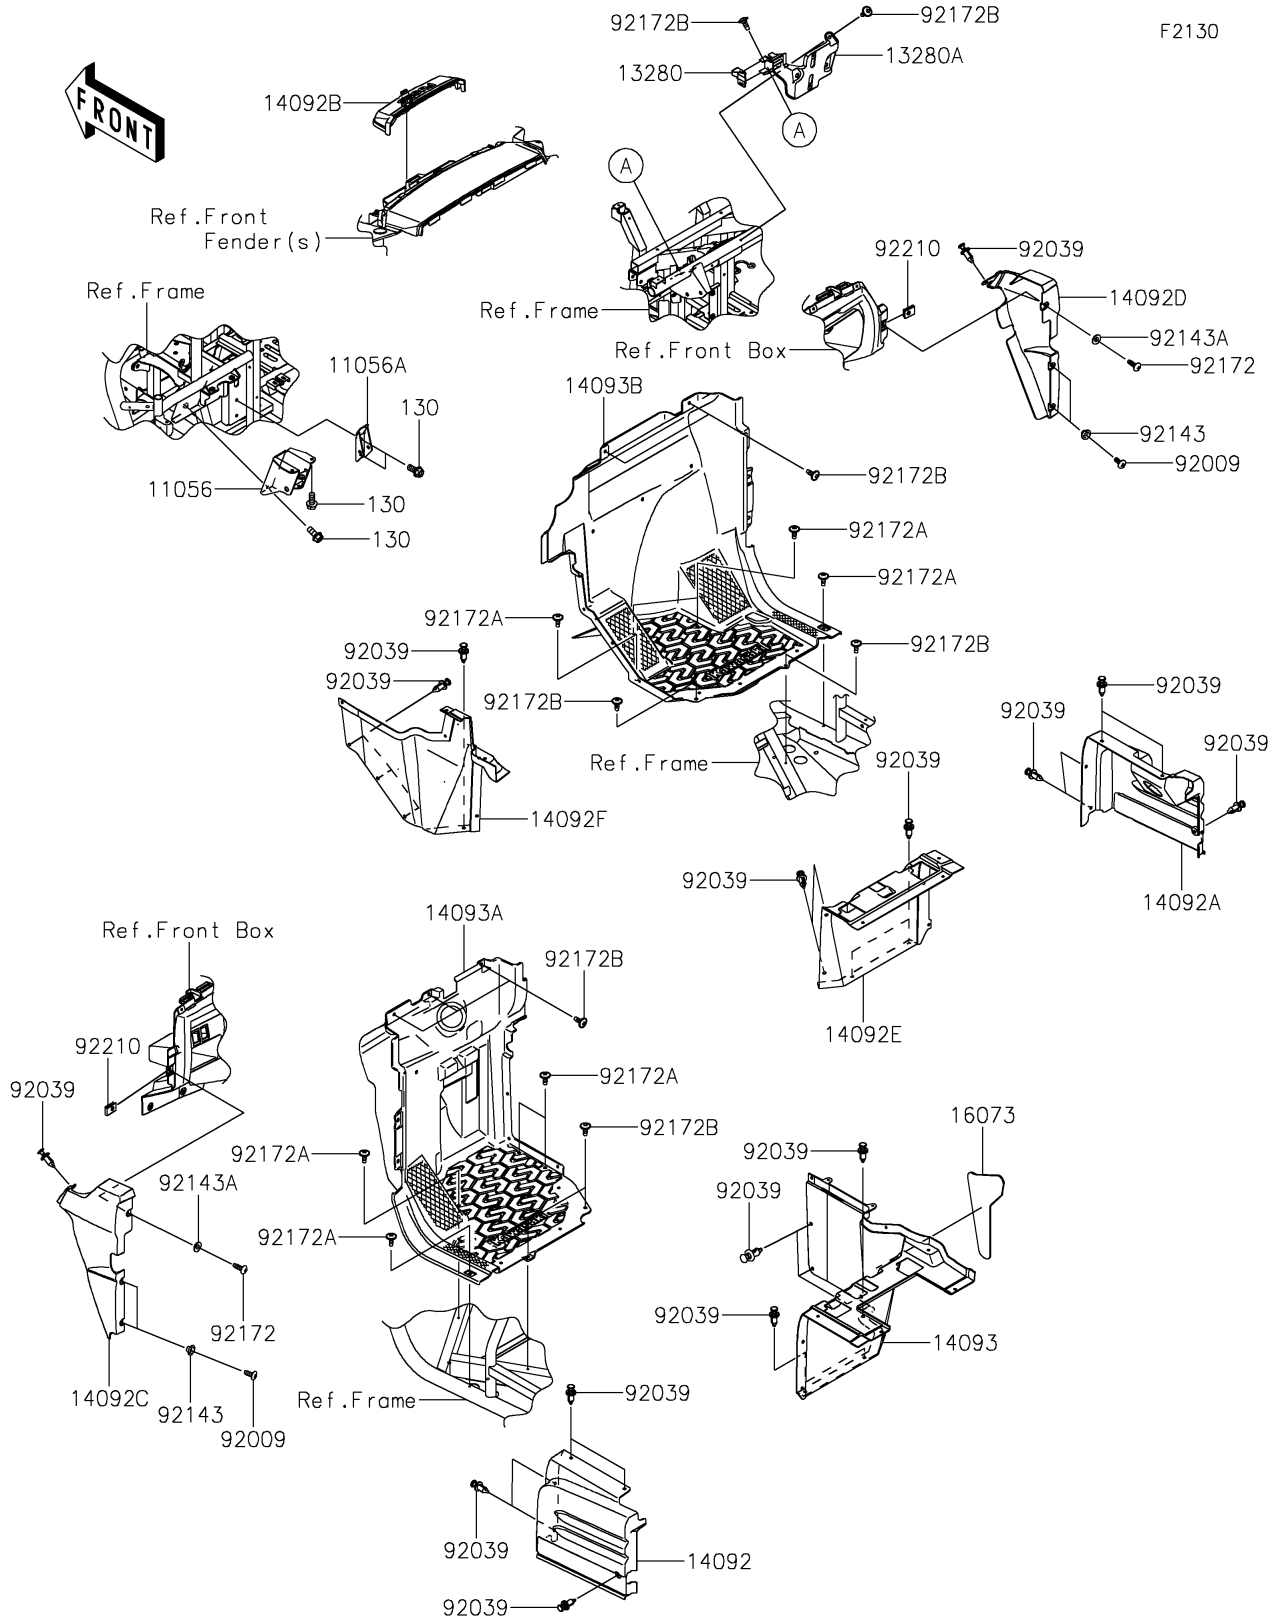

2020 TERYX4™ LE CAMO PARTS DIAGRAM

Frame Fittings(Front)

2020 TERYX4™ LE CAMO PARTS LIST

Frame Fittings(Front)

ITEM NAME	PART NUMBER	QUANTITY
BRACKET,BRAKE PEDAL (Ref # 11056)	11056-1431	1
BRACKET,THROTTLE PEDAL (Ref # 11056A)	11056-4408	1
HOLDER (Ref # 13280)	13280-0851	1
HOLDER,ECU (Ref # 13280A)	13280-0868	1
COVER,SEAT SIDE,LH (Ref # 14092)	14092-0720	1
COVER,SEAT SIDE,RH (Ref # 14092A)	14092-0721	1
COVER,FUSE BOX (Ref # 14092B)	14092-0724	1
COVER,SIDE GUARD,LH,S.BLACK (Ref # 14092C)	14092-0754-839	1
COVER,SIDE GUARD,RH,S.BLACK (Ref # 14092D)	14092-0755-839	1
COVER,FR SEAT,RH (Ref # 14092E)	14092-0757	1
COVER,FR SEAT,RH,CNT (Ref # 14092F)	14092-1083	1
COVER,FR SEAT,LH (Ref # 14093)	14093-0209	1
COVER,FR FLOOR,LH (Ref # 14093A)	14093-0550	1
COVER,FR FLOOR,RH (Ref # 14093B)	14093-0551	1
INSULATOR (Ref # 16073)	16073-0847	1
SCREW,TAPPING,6X16 (Ref # 92009)	92009-1166	4
RIVET (Ref # 92039)	92039-0776	26
COLLAR (Ref # 92143)	92143-1057	4
COLLAR (Ref # 92143A)	92143-1087	2
SCREW,TAPPING,6X20 (Ref # 92172)	92172-0488	2
SCREW,6X16 (Ref # 92172A)	92172-0711	8
SCREW,6X16 (Ref # 92172B)	92172-0826	11
NUT,LEAF SPRING,6MM (Ref # 92210)	92210-0624	2
BOLT-FLANGED,8X18 (Ref # 130)	130BA0818	5