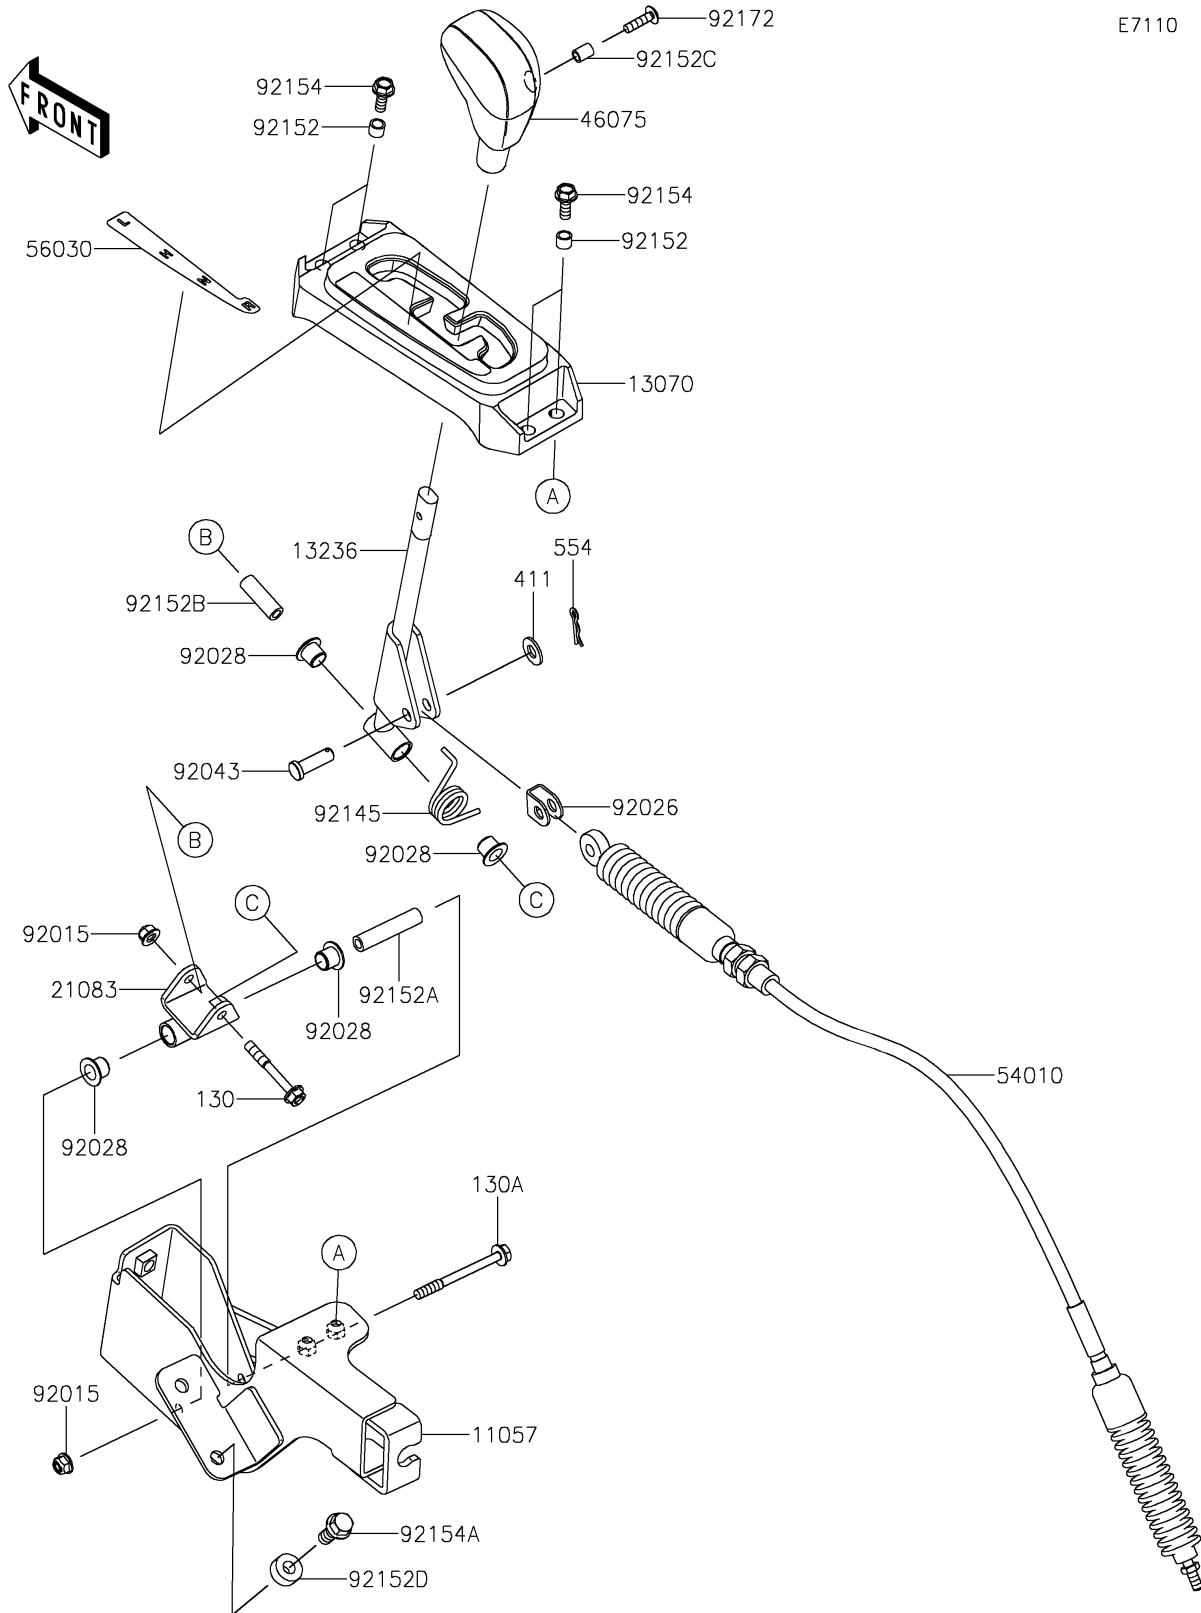

2020 TERYX4™ LE CAMO PARTS DIAGRAM

Control

E7110

2020 TERYX4™ LE CAMO PARTS LIST

Control

ITEM NAME	PART NUMBER	QUANTITY
BRACKET,SHIFT (Ref # 11057)	11057-1494	1
GUIDE,SHIFT GAUGE (Ref # 13070)	13070-0748	1
LEVER-COMP,SHIFT (Ref # 13236)	13236-0727	1
ARM (Ref # 21083)	21083-0710	1
GRIP (Ref # 46075)	46075-0569	1
CABLE,SHIFT (Ref # 54010)	54010-0619	1
LABEL,SHIFT POSITION (Ref # 56030)	56030-0849	1
NUT,LOCK,FLANGED,6MM (Ref # 92015)	92015-1675	2
SPACER (Ref # 92026)	92026-0074	1
BUSHING (Ref # 92028)	92028-1507	4
PIN (Ref # 92043)	92043-0053	1
SPRING (Ref # 92145)	92145-0832	1
COLLAR (Ref # 92152)	92152-1332	4
COLLAR,6.0X10X47 (Ref # 92152A)	92152-1517	1
COLLAR,6.0X10X30 (Ref # 92152B)	92152-1518	1
COLLAR,5.6X8X10.5 (Ref # 92152C)	92152-1545	1
COLLAR,8.2X18X8 (Ref # 92152D)	92152-1553	2
BOLT,FLANGED,6X16 (Ref # 92154)	92154-0887	4
BOLT,FLANGED,8X20 (Ref # 92154A)	92154-1104	2
SCREW,5X20 (Ref # 92172)	92172-2081	1
BOLT-FLANGED,6X45 (Ref # 130)	130CA0645	1
BOLT-FLANGED,6X65 (Ref # 130A)	130CA0665	1
WASHER-PLAIN,8MM (Ref # 411)	411AA0800	1
PIN-SNAP (Ref # 554)	554DA0800	1