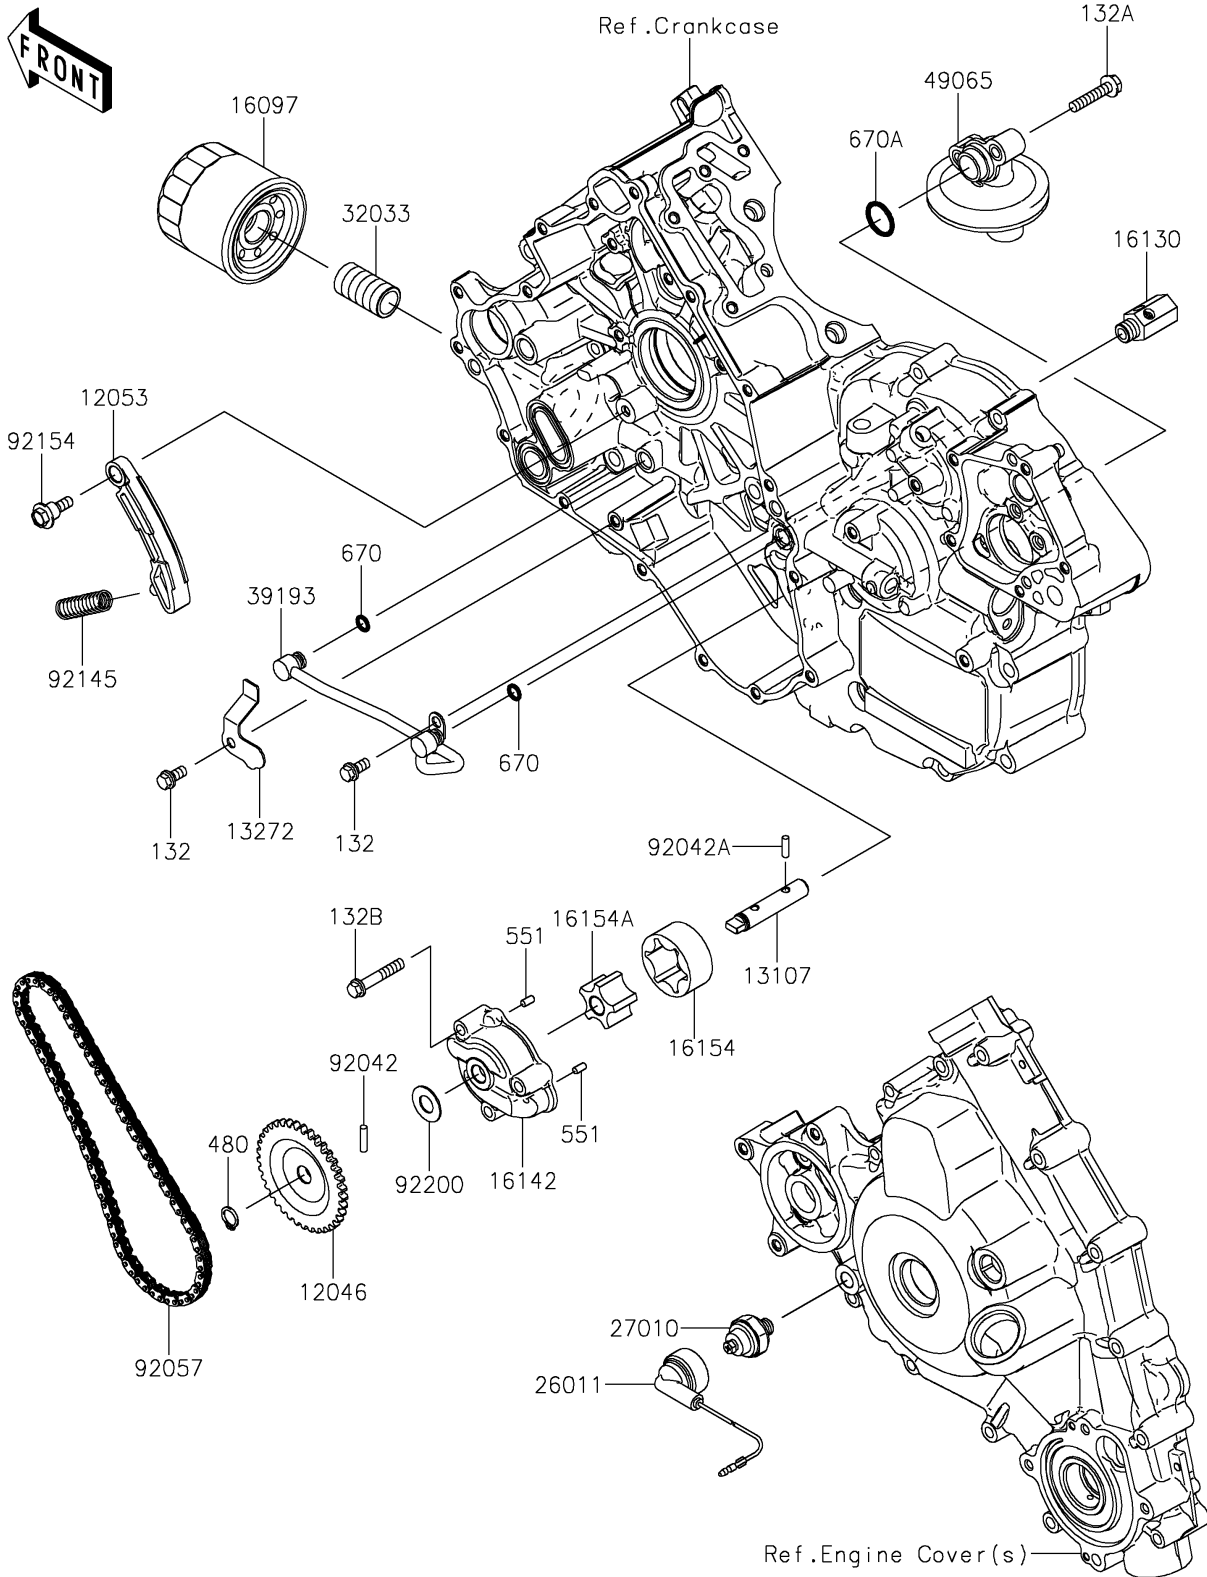

# 2020 TERYX4™ LE CAMO PARTS DIAGRAM

## Oil Pump/Oil Filter

E1710

## 2020 TERYX4™ LE CAMO PARTS LIST

### Oil Pump/Oil Filter

ITEM NAME	PART NUMBER	QUANTITY
SPROCKET,OIL PUMP,37T (Ref # 12046)	12046-0577	1
GUIDE-CHAIN (Ref # 12053)	12053-0180	1
SHAFT,OIL PUMP (Ref # 13107)	13107-0718	1
PLATE (Ref # 13272)	13272-0988	1
FILTER-ASSY-OIL (Ref # 16097)	16097-0007	1
VALVE-ASSY-RELIEF (Ref # 16130)	16130-1058	1
COVER-PUMP (Ref # 16142)	16142-0704	1
ROTOR-PUMP,OUTER (Ref # 16154)	16154-0706	1
ROTOR-PUMP,INNER (Ref # 16154A)	16154-0707	1
WIRE-LEAD (Ref # 26011)	26011-0818	1
SWITCH,OIL PRESSURE (Ref # 27010)	27010-1313	1
PIPE,OIL FILTER (Ref # 32033)	32033-1535	1
PIPE-OIL (Ref # 39193)	39193-0570	1
FILTER-OIL (Ref # 49065)	49065-0710	1
PIN,DOWEL,4X16.8 (Ref # 92042)	92042-029	1
PIN,DOWEL,4X13.8 (Ref # 92042A)	92042-030	1
CHAIN,DID SCR-0409 SV (Ref # 92057)	92057-0561	1
SPRING (Ref # 92145)	92145-0830	1
BOLT,FLANGED,6X8.3 (Ref # 92154)	92154-0709	1
WASHER,11.3X23X1 (Ref # 92200)	92200-0719	1
BOLT-FLANGED-SMALL,6X12 (Ref # 132)	132BA0612	2
BOLT-FLANGED-SMALL,6X30 (Ref # 132A)	132BA0630	2
BOLT-FLANGED-SMALL,6X35 (Ref # 132B)	132BA0635	3
CIRCLIP-TYPE-C,11MM (Ref # 480)	480J1100	1
PIN-DOWEL,4X8 (Ref # 551)	551A0408	2
O RING,7MM (Ref # 670)	670D1507	2
O RING,18MM (Ref # 670A)	670D2018	1