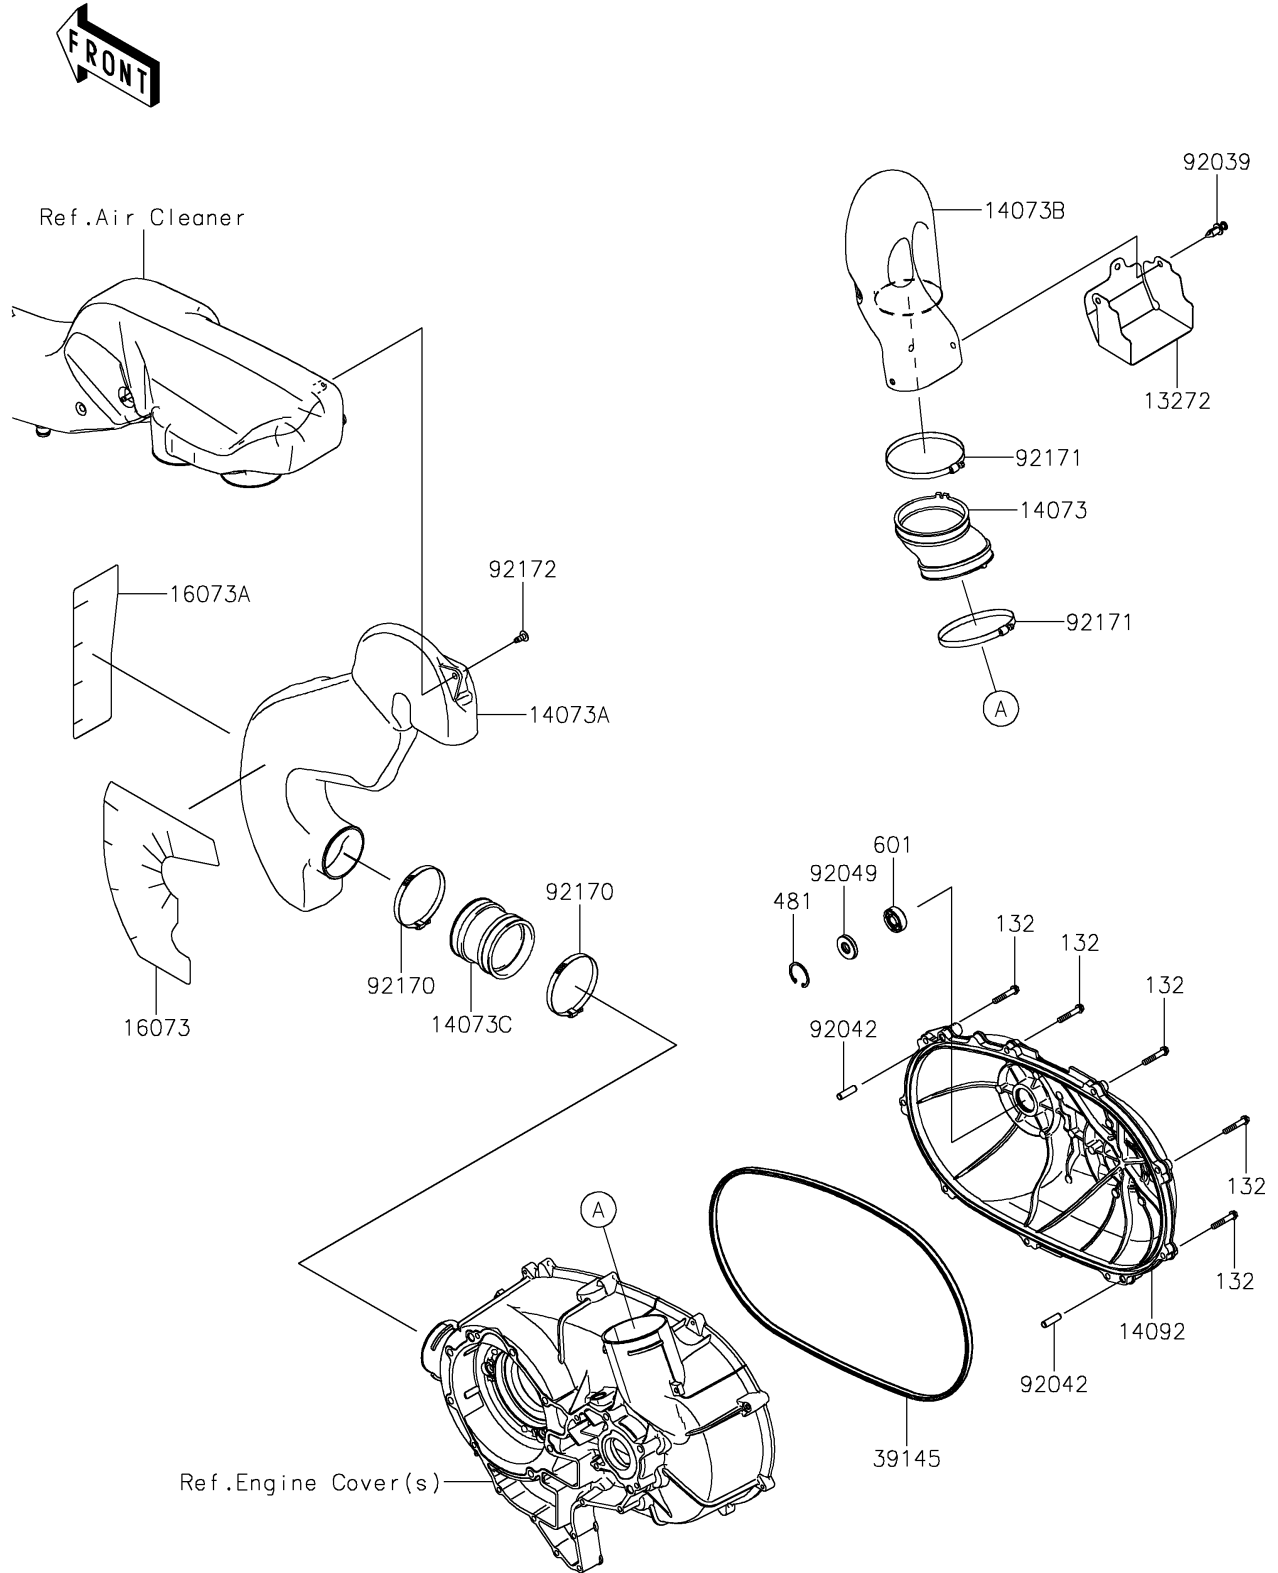

2020 TERYX4™ LE CAMO PARTS DIAGRAM

Converter Cover

E1393

2020 TERYX4™ LE CAMO PARTS LIST

Converter Cover

ITEM NAME	PART NUMBER	QUANTITY
PLATE (Ref # 13272)	13272-2060	1
DUCT,JOINT (Ref # 14073)	14073-0307	1
DUCT,INTAKE (Ref # 14073A)	14073-0760	1
DUCT,EXHAUST (Ref # 14073B)	14073-0839	1
DUCT,JOINT (Ref # 14073C)	14073-1805	1
COVER,CVT (Ref # 14092)	14092-0266	1
INSULATOR (Ref # 16073)	16073-0843	1
INSULATOR (Ref # 16073A)	16073-0844	1
TRIM-SEAL,CVT COVER (Ref # 39145)	39145-0043	1
RIVET (Ref # 92039)	92039-0776	3
PIN,DOWEL,8X28 (Ref # 92042)	92042-050	2
SEAL-OIL,12X32X5.8 (Ref # 92049)	92049-0167	1
CLAMP (Ref # 92170)	92170-1763	2
CLAMP (Ref # 92171)	92171-1383	2
SCREW (Ref # 92172)	92172-0297	1
BOLT-FLANGED-SMALL,6X35 (Ref # 132)	132BA0635	9
CIRCLIP-TYPE-C,32MM (Ref # 481)	481J3200	1
BEARING-BALL (Ref # 601)	601A6201	1