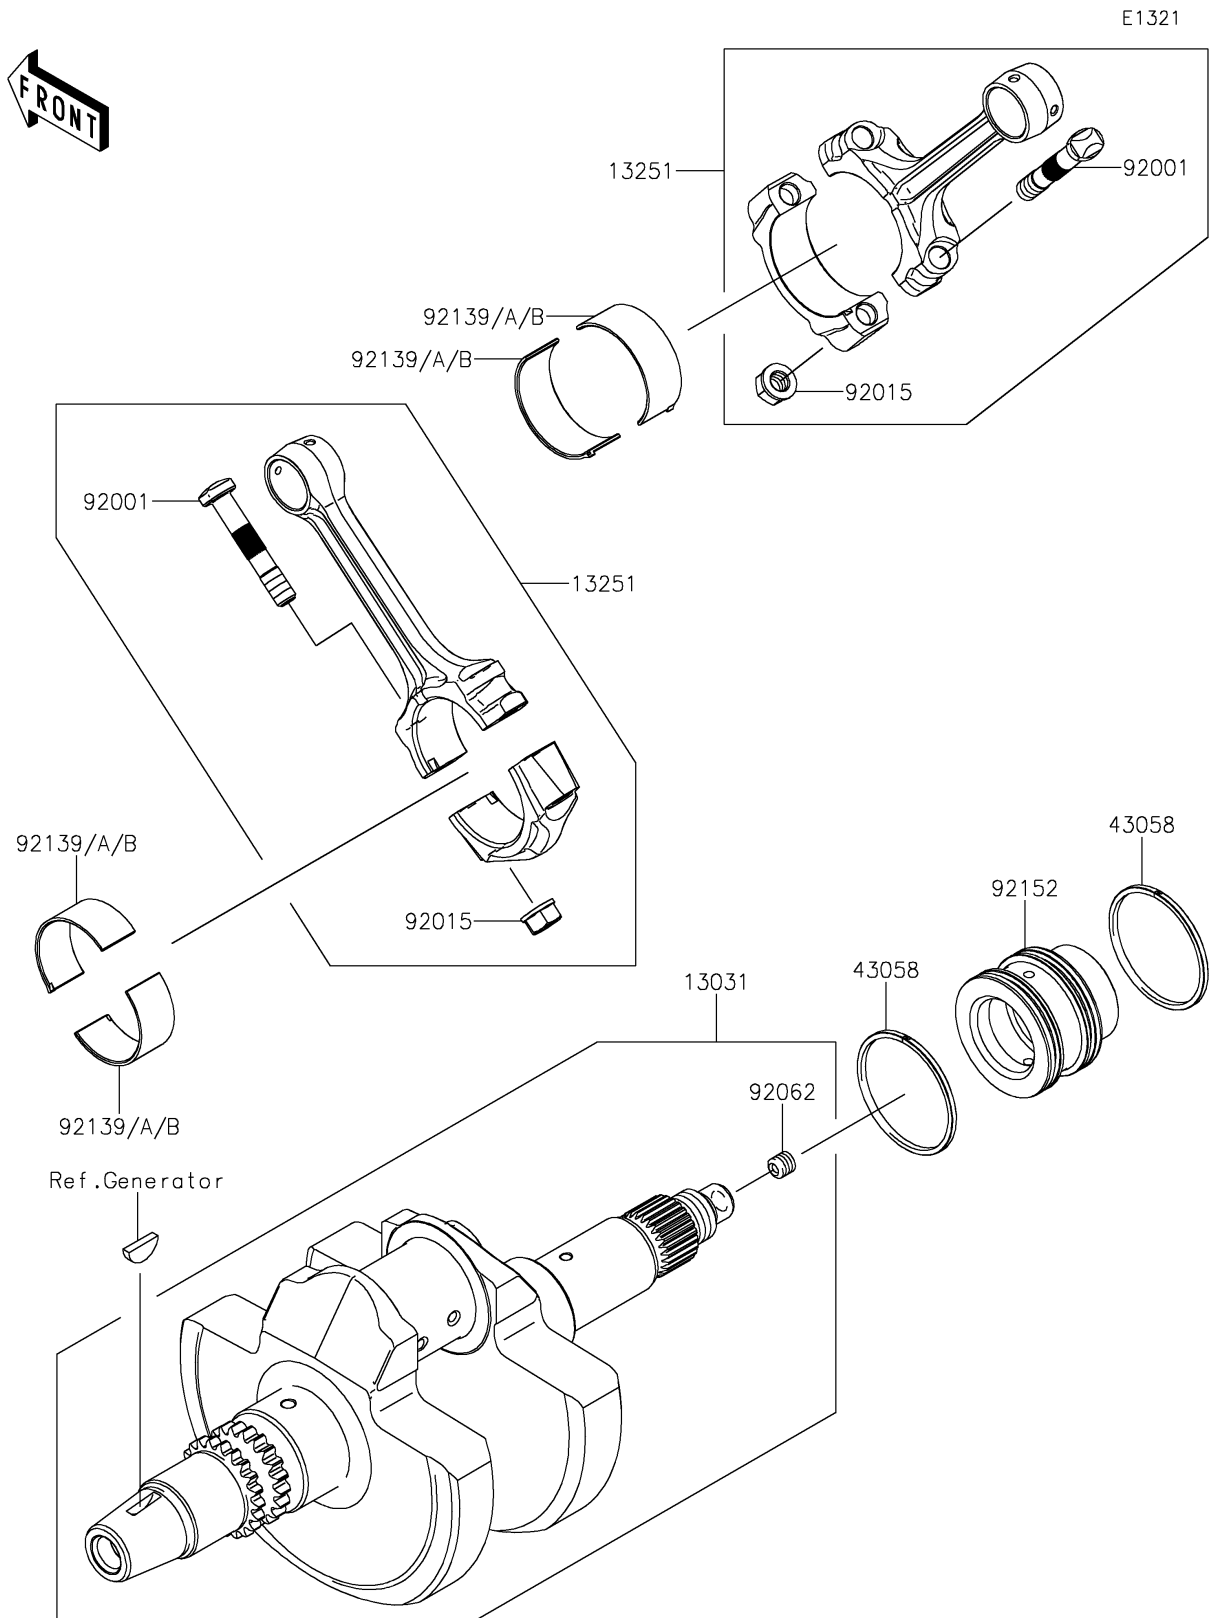

# 2020 TERYX4™ LE CAMO PARTS DIAGRAM

Crankshaft

## 2020 TERYX4™ LE CAMO PARTS LIST

### Crankshaft

ITEM NAME	PART NUMBER	QUANTITY
CRANKSHAFT-COMP (Ref # 13031)	13031-0762	1
ROD-ASSY-CONNECTING (Ref # 13251)	13251-0709	2
RING (Ref # 43058)	43058-0702	2
BOLT,CONNECTING ROD (Ref # 92001)	92001-1980	4
NUT,FLANGED,8MM (Ref # 92015)	92015-1311	4
NOZZLE,8X8,SILVER (Ref # 92062)	92062-1082	1
BUSHING,CONNECTING ROD,GREEN (Ref # 92139)	92139-0764	AR
BUSHING,CONNECTING ROD,YELLOW (Ref # 92139A)	92139-0765	4
BUSHING,CONNECTING ROD,BROWN (Ref # 92139B)	92139-0766	AR
COLLAR,CRANK-CLUTCH (Ref # 92152)	92152-0956	1