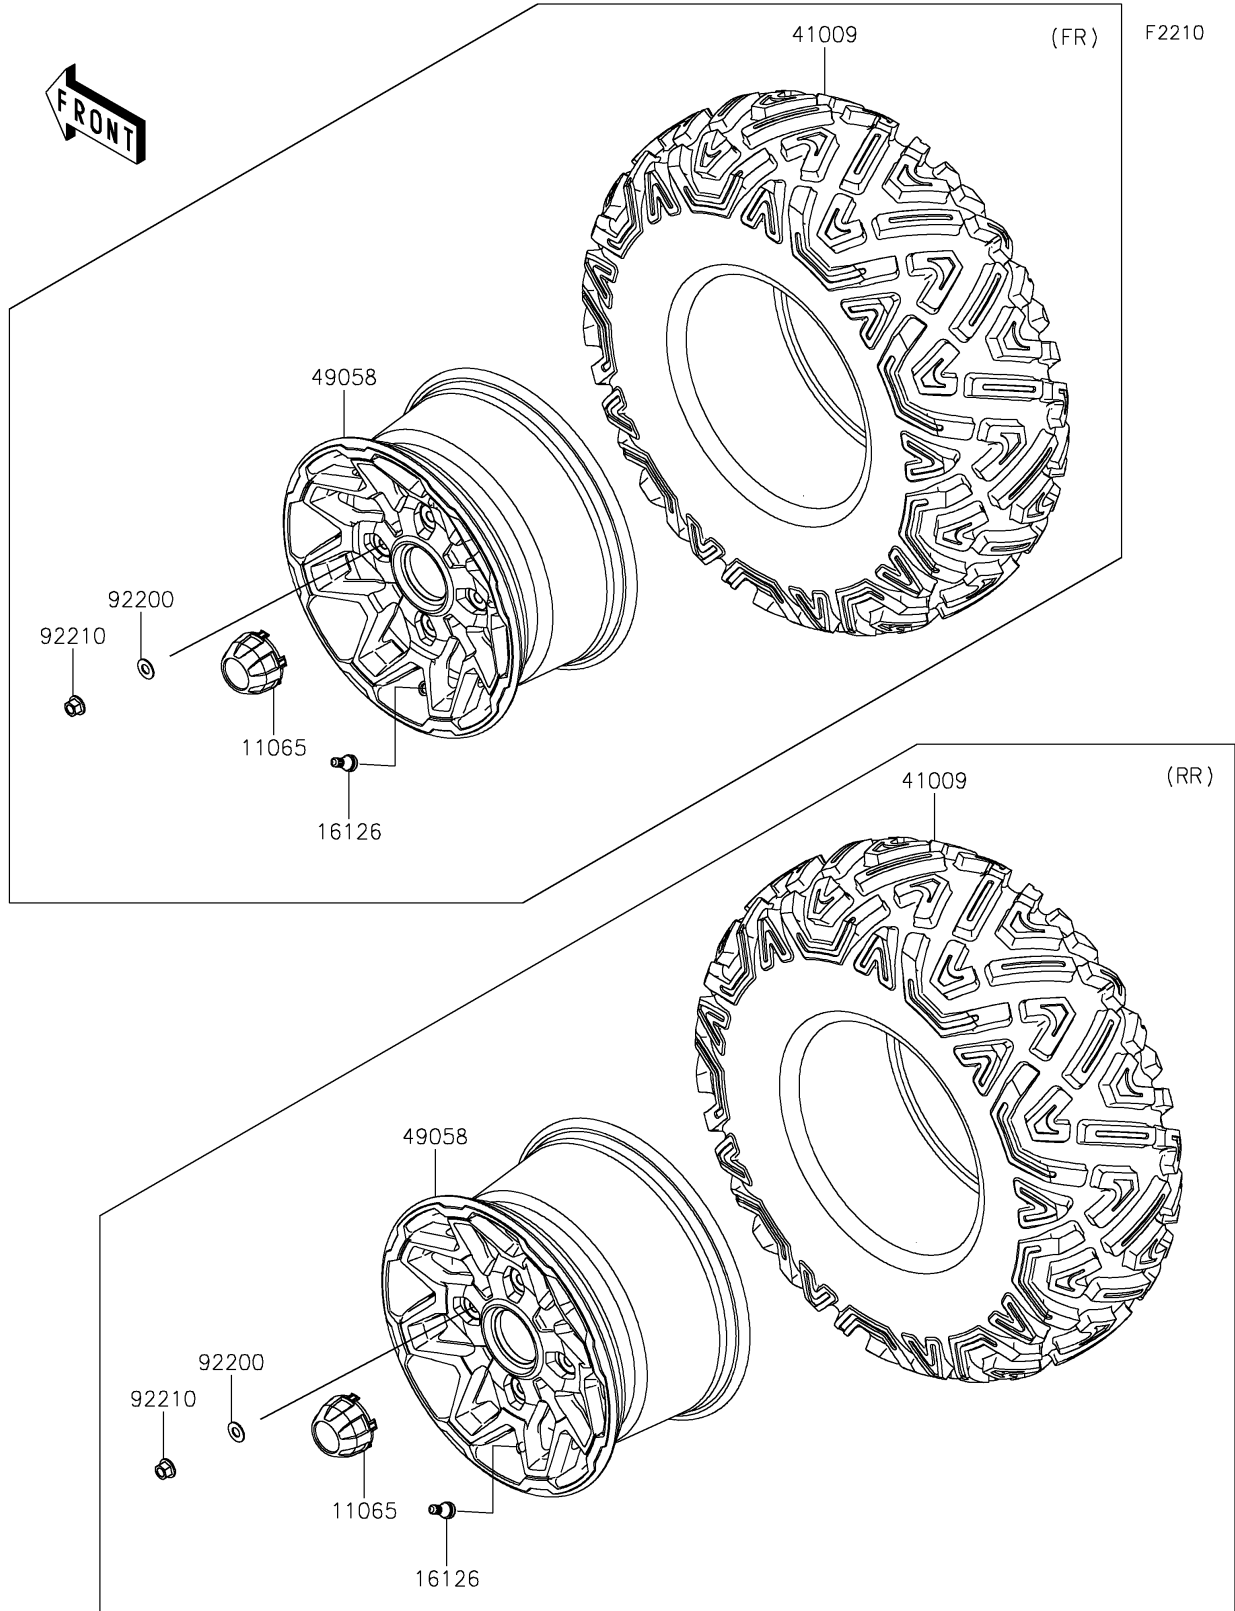

2024 RIDGE® XR HVAC PARTS DIAGRAM

Wheels/Tires

2024 RIDGE® XR HVAC PARTS LIST

Wheels/Tires

ITEM NAME	PART NUMBER	QUANTITY
CAP,WHEEL (Ref # 11065)	11065-1341	4
VALVE (Ref # 16126)	16126-4001	4
TIRE,30X10.00R14 8PR,DURO PGV2 (Ref # 41009)	41009-0905	4
WHEEL,BLACK (Ref # 49058)	49058-0726-31D	4
WASHER,12.1X25X1.6 (Ref # 92200)	92200-0455	16
NUT,FLANGED,12MM (Ref # 92210)	92210-1932	16