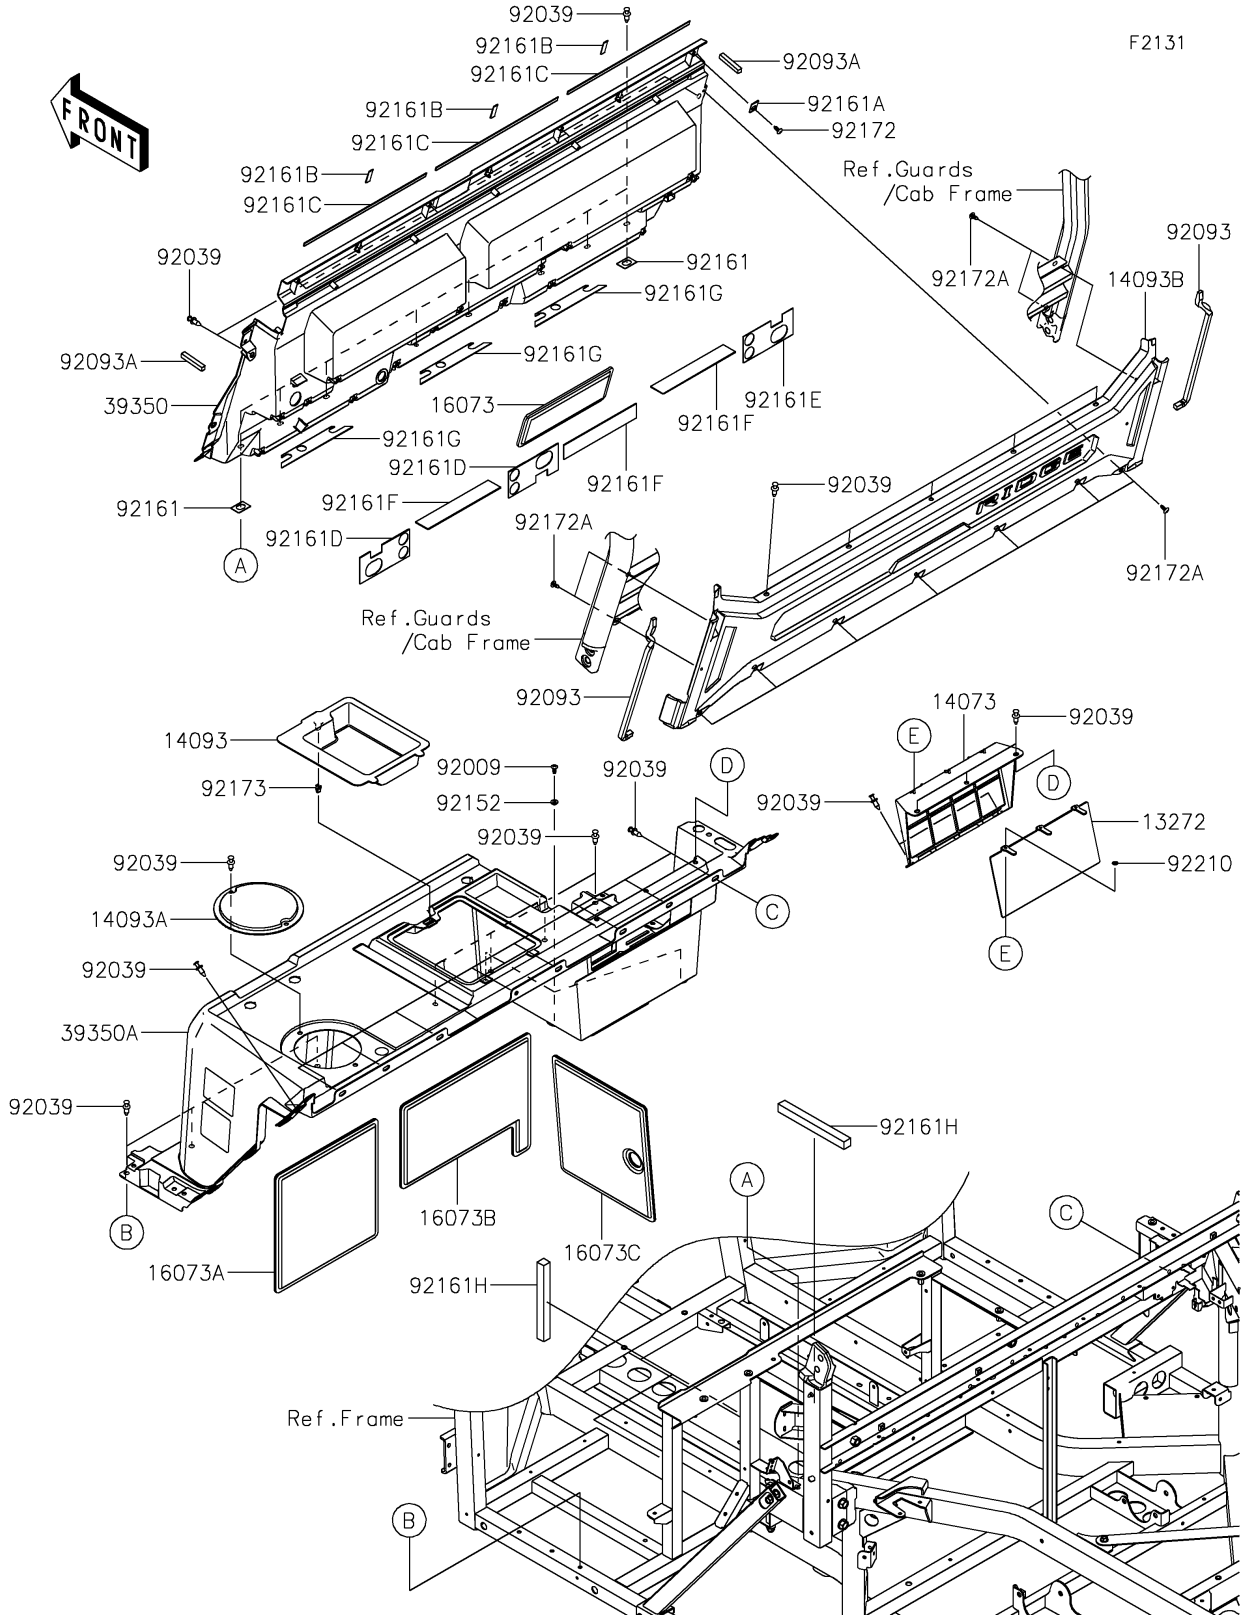

2025 RIDGE[®] XR HVAC PARTS DIAGRAM

Frame Fittings(Rear)

2025 RIDGE® XR HVAC PARTS LIST

Frame Fittings(Rear)

ITEM NAME	PART NUMBER	QUANTITY
PLATE,VENT FLAP (Ref # 13272)	13272-4095	1
DUCT,VENT (Ref # 14073)	14073-1921	1
COVER,TRAY (Ref # 14093)	14093-1333	1
COVER,HOLE (Ref # 14093A)	14093-1334	1
COVER,RR (Ref # 14093B)	14093-1353	1
INSULATOR,FR TUNNEL&BACK PANEL (Ref # 16073)	16073-0947	1
INSULATOR,SEAT PANEL,LH (Ref # 16073A)	16073-0967	1
INSULATOR,SEAT PANEL,CNT (Ref # 16073B)	16073-0968	1
INSULATOR,SEAT PANEL,RH (Ref # 16073C)	16073-0969	1
PANEL,BACK (Ref # 39350)	39350-0008	1
PANEL,UNDER SEAT (Ref # 39350A)	39350-0010	1
SCREW,TAPPING,6X16 (Ref # 92009)	92009-1166	3
RIVET (Ref # 92039)	92039-0776	38
SEAL,10X10X395 (Ref # 92093)	92093-0780	2
SEAL,10X10X60 (Ref # 92093A)	92093-0786	2
COLLAR,6.3X9.5X4.1 (Ref # 92152)	92152-1571	3
DAMPER (Ref # 92161)	92161-2613	2
DAMPER (Ref # 92161A)	92161-2626	4
DAMPER,12X36X1.5 (Ref # 92161B)	92161-2627	3
DAMPER,10X370X1.5 (Ref # 92161C)	92161-2628	3
DAMPER (Ref # 92161D)	92161-2629	2
DAMPER (Ref # 92161E)	92161-2630	1
DAMPER,38X220X1.5 (Ref # 92161F)	92161-2631	3
DAMPER (Ref # 92161G)	92161-2632	3
DAMPER,20X200X20 (Ref # 92161H)	92161-2633	3
SCREW,6X16 (Ref # 92172)	92172-0284	4
SCREW,TAPPING,6X16 (Ref # 92172A)	92172-1470	11
CLAMP (Ref # 92173)	92173-1423	1
NUT (Ref # 92210)	92210-1796	3