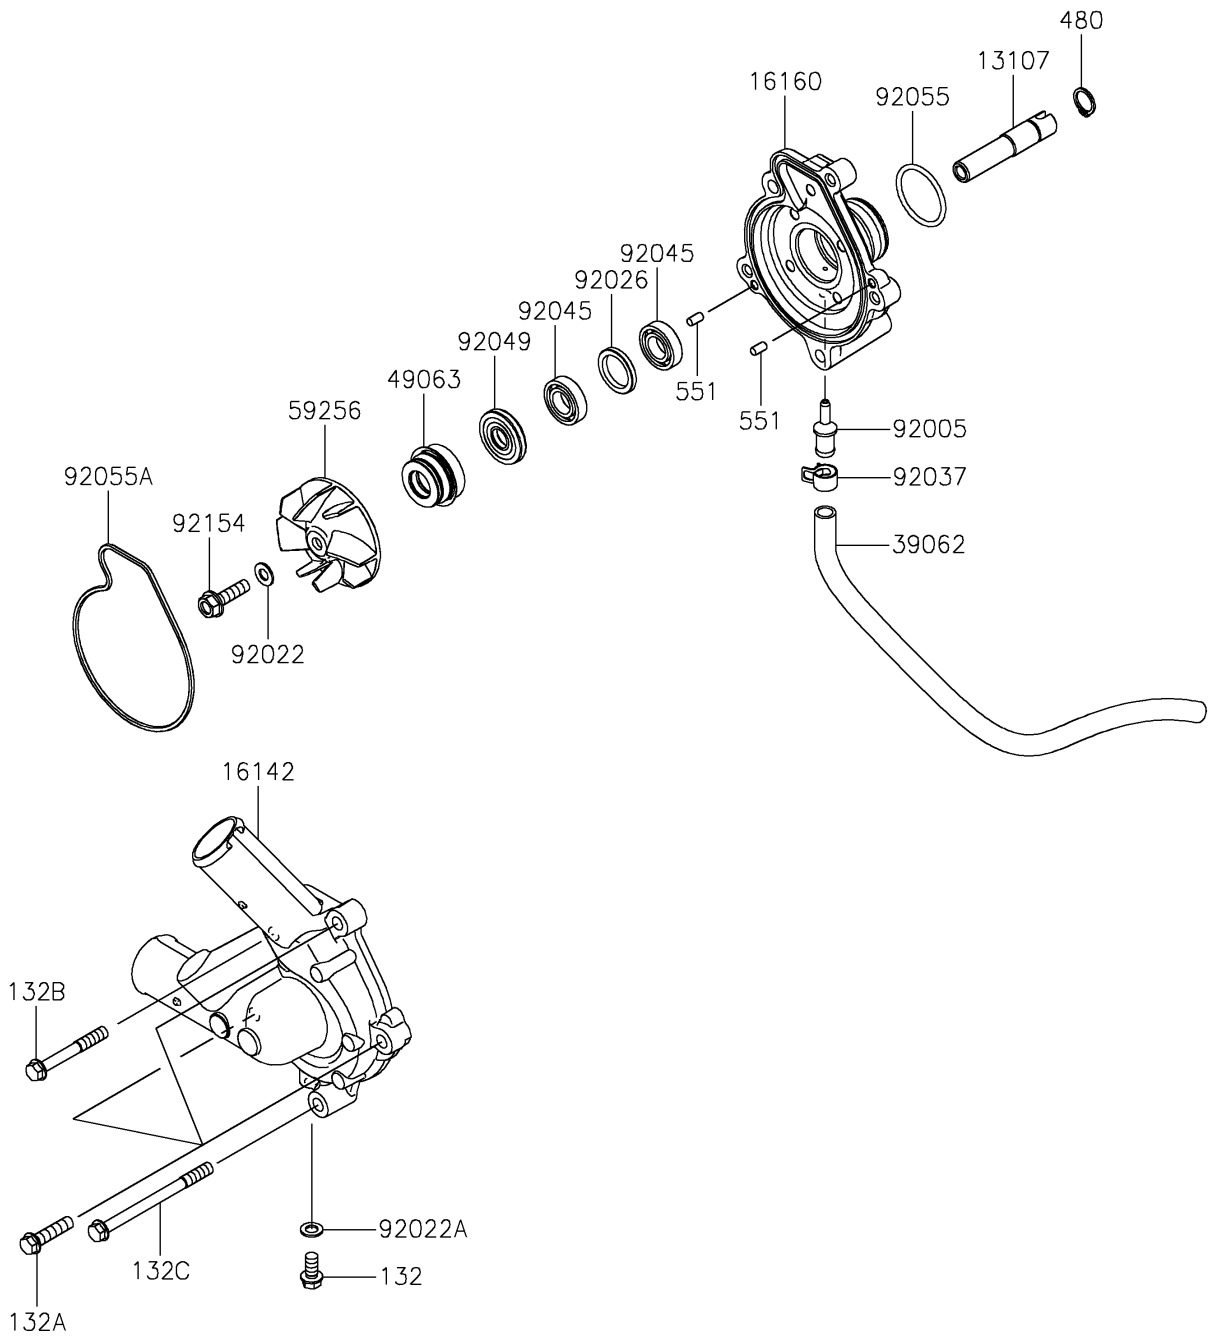

# 2024 Ridge XR HVAC PARTS DIAGRAM

Water Pump

E3031

### Water Pump

ITEM NAME	PART NUMBER	QUANTITY
SHAFT,WATER PUMP BODY (Ref # 13107)	13107-0894	1
COVER-PUMP (Ref # 16142)	16142-0772	1
BODY,WATER PUMP (Ref # 16160)	16160-0858	1
HOSE-COOLING,7.5X10.5X280 (Ref # 39062)	39062-1949	1
SEAL-MECHANICAL (Ref # 49063)	49063-1055	1
IMPELLER (Ref # 59256)	59256-0017	1
FITTING (Ref # 92005)	92005-1482	1
WASHER,6.1X12X1 (Ref # 92022)	92022-077	1
WASHER,6.2X11X1 (Ref # 92022A)	92022-304	1
SPACER (Ref # 92026)	92026-0952	1
CLAMP (Ref # 92037)	92037-2113	1
BEARING-BALL,6901 (Ref # 92045)	92045-1246	2
SEAL-OIL (Ref # 92049)	92049-0798	1
RING-O,28.7X2.4 (Ref # 92055)	92055-0922	1
RING-O,WATER PUMP COVER (Ref # 92055A)	92055-1736	1
BOLT,6X22 (Ref # 92154)	92154-2832	1
BOLT-FLANGED-SMALL,6X12 (Ref # 132)	132BA0612	1
BOLT-FLANGED-SMALL,6X25 (Ref # 132A)	132BA0625	3
BOLT-FLANGED-SMALL,6X45 (Ref # 132B)	132BA0645	1
BOLT-FLANGED-SMALL,6X75 (Ref # 132C)	132BB0675	1
CIRCLIP-TYPE-C,12MM (Ref # 480)	480J1200	1
PIN-DOWEL,4X8 (Ref # 551)	551A0408	2