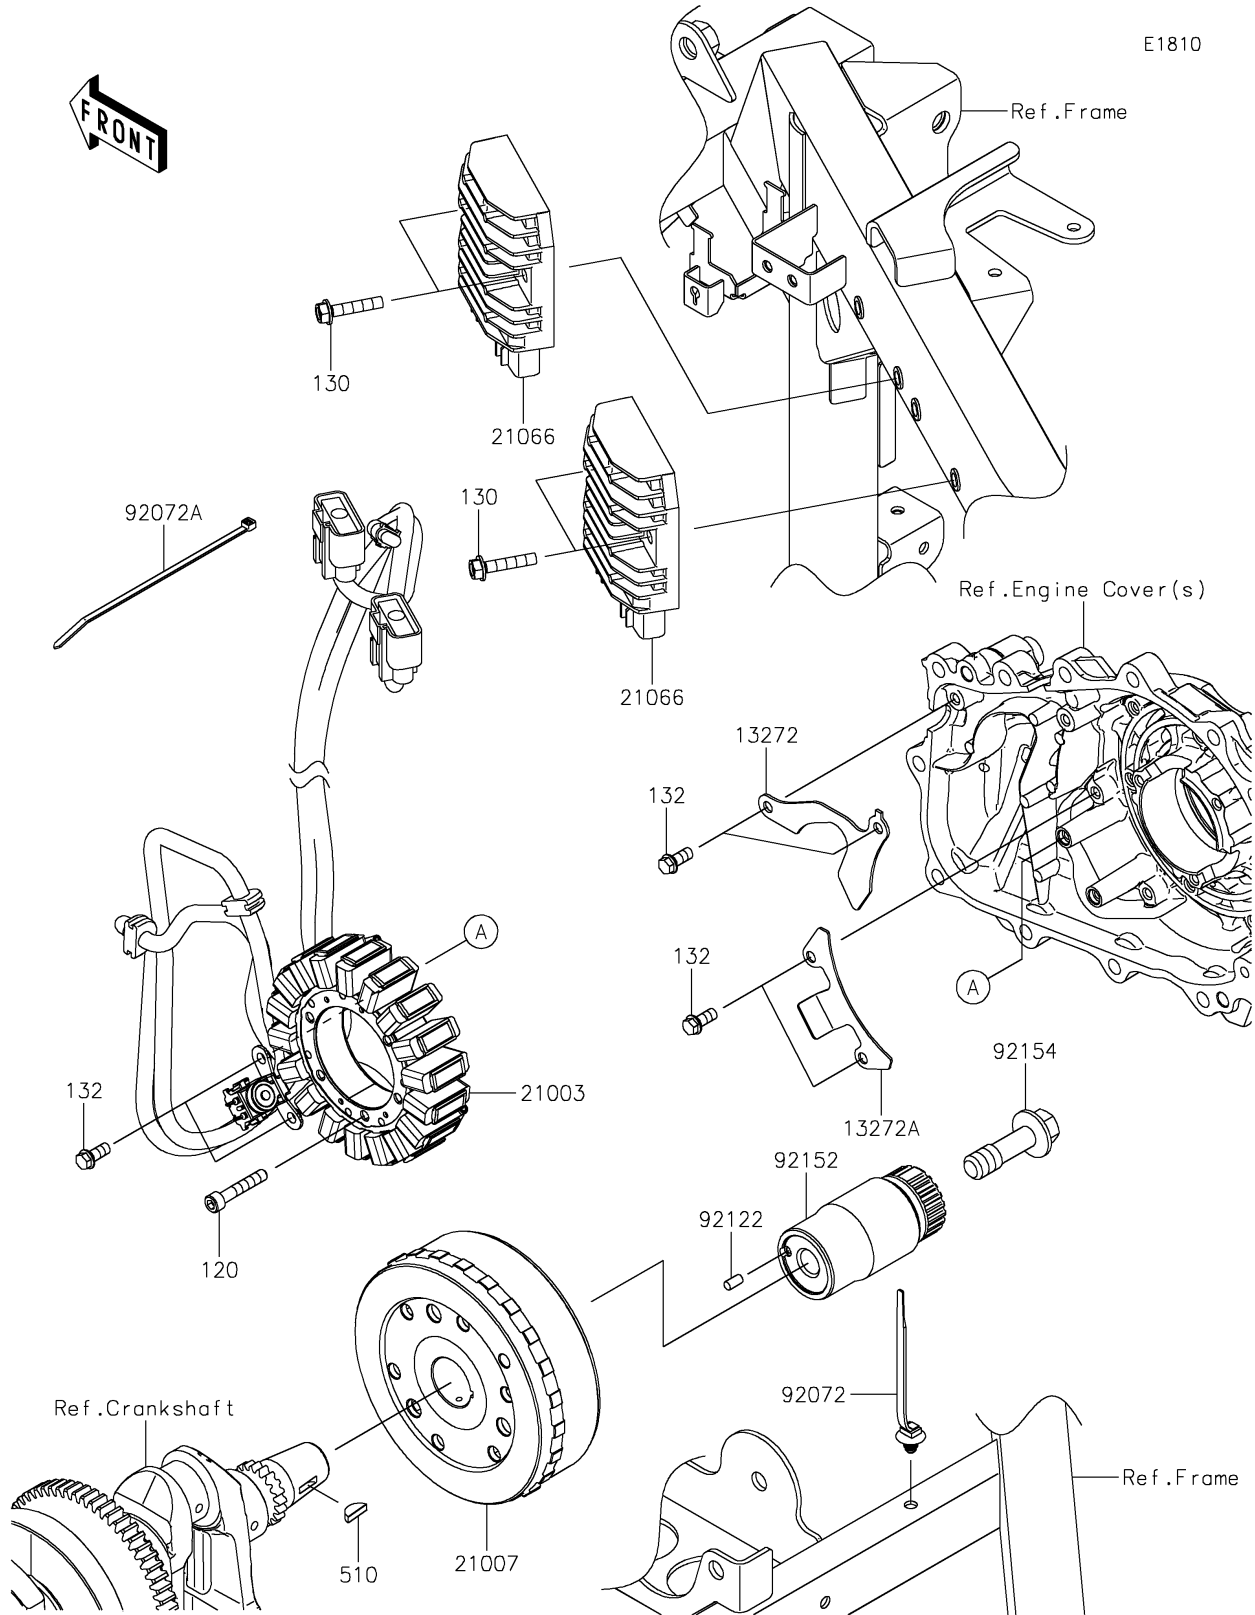

# 2024 RIDGE® XR HVAC PARTS DIAGRAM

Generator

### Generator

ITEM NAME	PART NUMBER	QUANTITY
PLATE,LEAD WIRE (Ref # 13272)	13272-4122	1
PLATE,LEAD WIRE (Ref # 13272A)	13272-4123	1
STATOR (Ref # 21003)	21003-0223	1
ROTOR (Ref # 21007)	21007-0731	1
REGULATOR-VOLTAGE (Ref # 21066)	21066-0771	2
BAND,OS170-FT7(BLACK) (Ref # 92072)	92072-1414	1
BAND,L=292.1 (Ref # 92072A)	92072-3509	1
ROLLER (Ref # 92122)	92122-0569	1
COLLAR (Ref # 92152)	92152-2932	1
BOLT,14X45 (Ref # 92154)	92154-7019	1
BOLT-SOCKET,6X35 (Ref # 120)	120CA0635	3
BOLT-FLANGED,6X30 (Ref # 130)	130BA0630	4
BOLT-FLANGED-SMALL,6X14 (Ref # 132)	132BA0614	6
KEY-WOODRUFF (Ref # 510)	510A4200	1