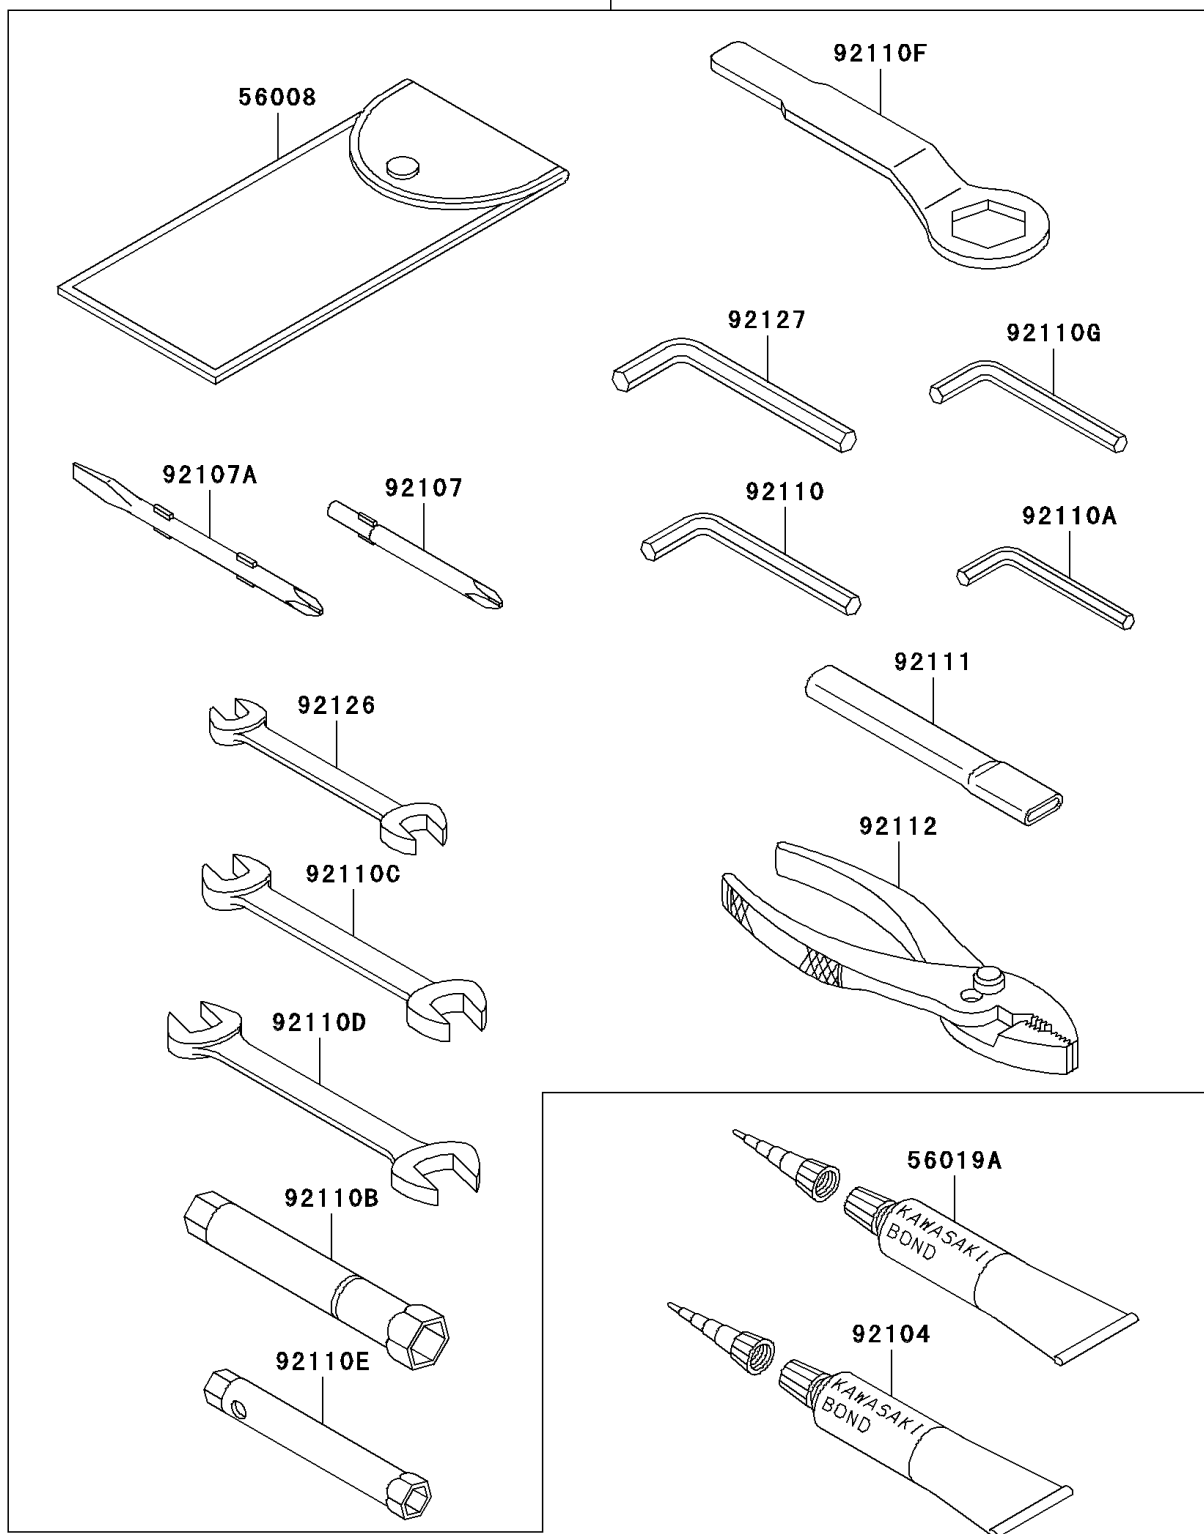

2004 Ninja® ZX™-6R PARTS DIAGRAM

Owner's Tools

56007

F2810

2004 Ninja® ZX™-6R PARTS LIST

Owner's Tools

ITEM NAME	PART NUMBER	QUANTITY
TOOL-KIT (Ref # 56007)	56007-1470	1
BAG,TOOL (Ref # 56008)	56008-1075	1
THREE BOND TB1211,HT/RS,WHITE (Ref # 56019A)	56019-120	1
GASKET-LIQUID,TUBE,100G,BLACK (Ref # 92104)	92104-1003	1
TOOL-DRIVER,#3PHILLIPS (Ref # 92107)	92107-005	1
TOOL-DRIVER,#2PHILLIPS&SLOT (Ref # 92107A)	92107-1051	1
TOOL-WRENCH,ALLEN,5MM (Ref # 92110)	92110-1015	1
TOOL-WRENCH,ALLEN,3MM (Ref # 92110A)	92110-1140	1
TOOL-WRENCH,BOX,16MM (Ref # 92110B)	92110-1146	1
TOOL-WRENCH,OPEN END,10X12 (Ref # 92110C)	92110-1152	1
TOOL-WRENCH,OPEN END,14X17 (Ref # 92110D)	92110-1153	1
TOOL-WRENCH,BOX,8&10MM (Ref # 92110E)	92110-1160	1
TOOL-WRENCH,BOX END,32MM (Ref # 92110F)	92110-1161	1
TOOL-WRENCH,ALLEN,4MM (Ref # 92110G)	92110-3703	1
TOOL-BAR,BOX END WRENCH (Ref # 92111)	92111-1051	1
TOOL-PLIERS (Ref # 92112)	92112-1001	1
TOOL-WRENCH,OPEN END,8X10 (Ref # 92126)	92126-004	1
TOOL-WRENCH,ALLEN,6MM (Ref # 92127)	92127-003	1