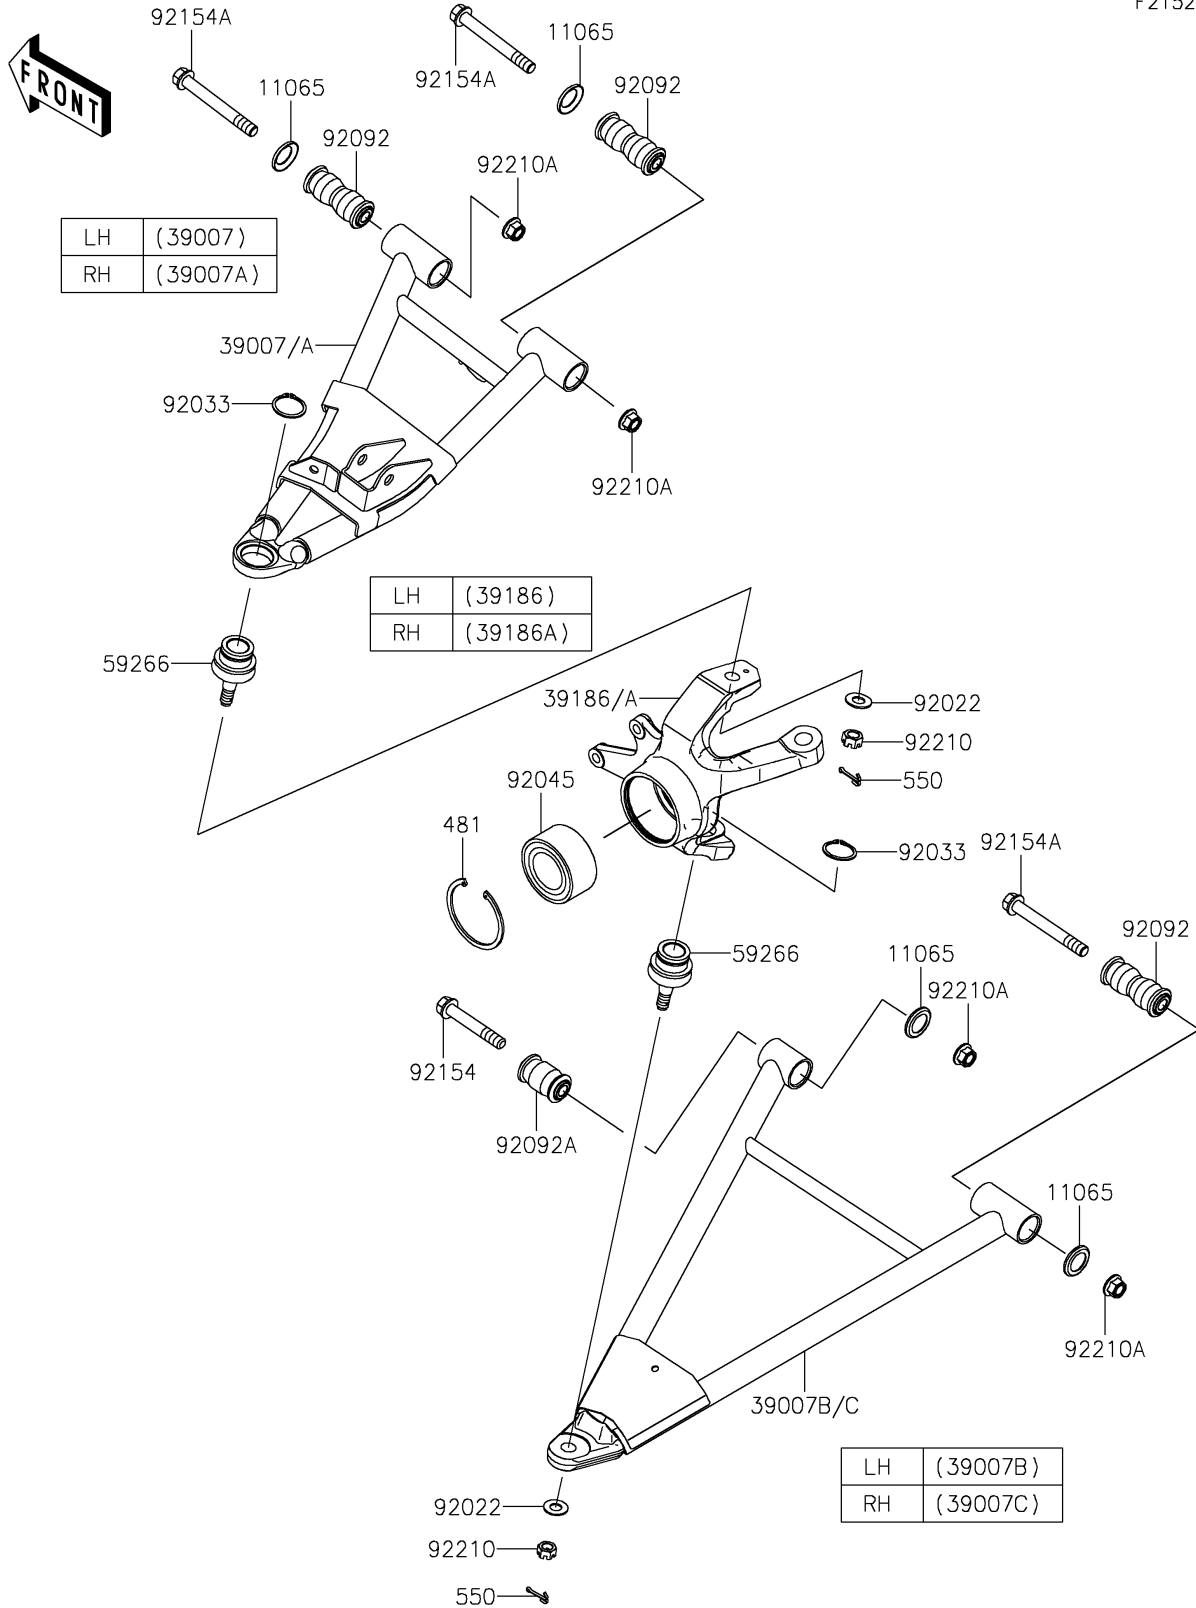

# 2025 Ridge Limited PARTS DIAGRAM

## Front Suspension

F2152

## 2025 Ridge Limited PARTS LIST

### Front Suspension

ITEM NAME	PART NUMBER	QUANTITY
CAP,ARM (Ref # 11065)	11065-0838	8
ARM-SUSP,FR,UPP,LH,BLACK (Ref # 39007)	39007-0487-10	1
ARM-SUSP,FR,UPP,RH,BLACK (Ref # 39007A)	39007-0488-10	1
ARM-SUSP,FR,LWR,LH,BLACK (Ref # 39007B)	39007-0489-10	1
ARM-SUSP,FR,LWR,RH,BLACK (Ref # 39007C)	39007-0490-10	1
KNUCKLE,FR,LH (Ref # 39186)	39186-0335	1
KNUCKLE,FR,RH (Ref # 39186A)	39186-0336	1
JOINT-BALL (Ref # 59266)	59266-0711	4
WASHER (Ref # 92022)	92022-1831	4
RING-SNAP,C-TYPE,32MM (Ref # 92033)	92033-1262	4
BEARING-BALL,40X74X36 (Ref # 92045)	92045-0919	2
BUSHING-RUBBER,12X20X78 (Ref # 92092)	92092-0028	6
BUSHING-RUBBER (Ref # 92092A)	92092-0555	2
BOLT,FLANGED,12X76.5 (Ref # 92154)	92154-7079	2
BOLT,FLANGED,12X100 (Ref # 92154A)	92154-7081	6
NUT,CASTLE,12MM (Ref # 92210)	92210-0395	4
NUT,LOCK,FLANGED,12MM (Ref # 92210A)	92210-1931	8
CIRCLIP-TYPE-C (Ref # 481)	481J7500	2
PIN-COTTER,3.0X25 (Ref # 550)	550AA3025	4