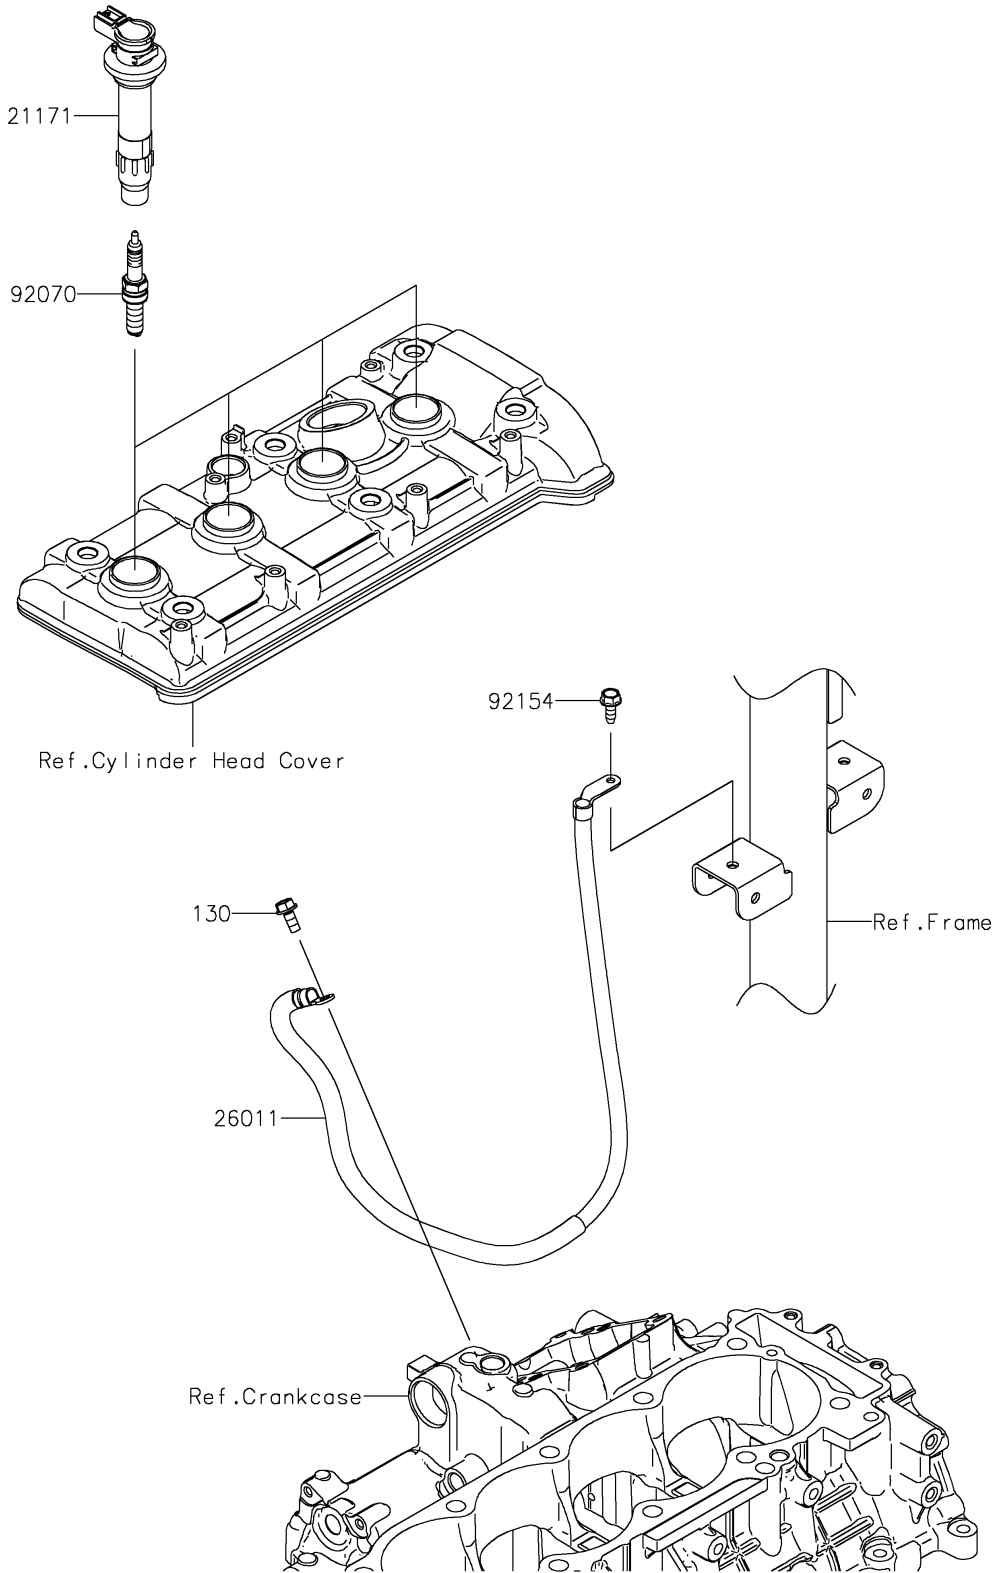

# 2025 Ridge Limited PARTS DIAGRAM

## Ignition System

E1830

## 2025 Ridge Limited PARTS LIST

### Ignition System

ITEM NAME	PART NUMBER	QUANTITY
COIL-ASSY-IGNITION (Ref # 21171)	21171-0751	4
WIRE-LEAD,CRANKCASE-FRAME (Ref # 26011)	26011-2421	1
PLUG-SPARK,LMAR9G(NGK) (Ref # 92070)	92070-0716	4
BOLT,FLANGED,6X16 (Ref # 92154)	92154-0551	1
BOLT-FLANGED,6X14 (Ref # 130)	130BA0614	1