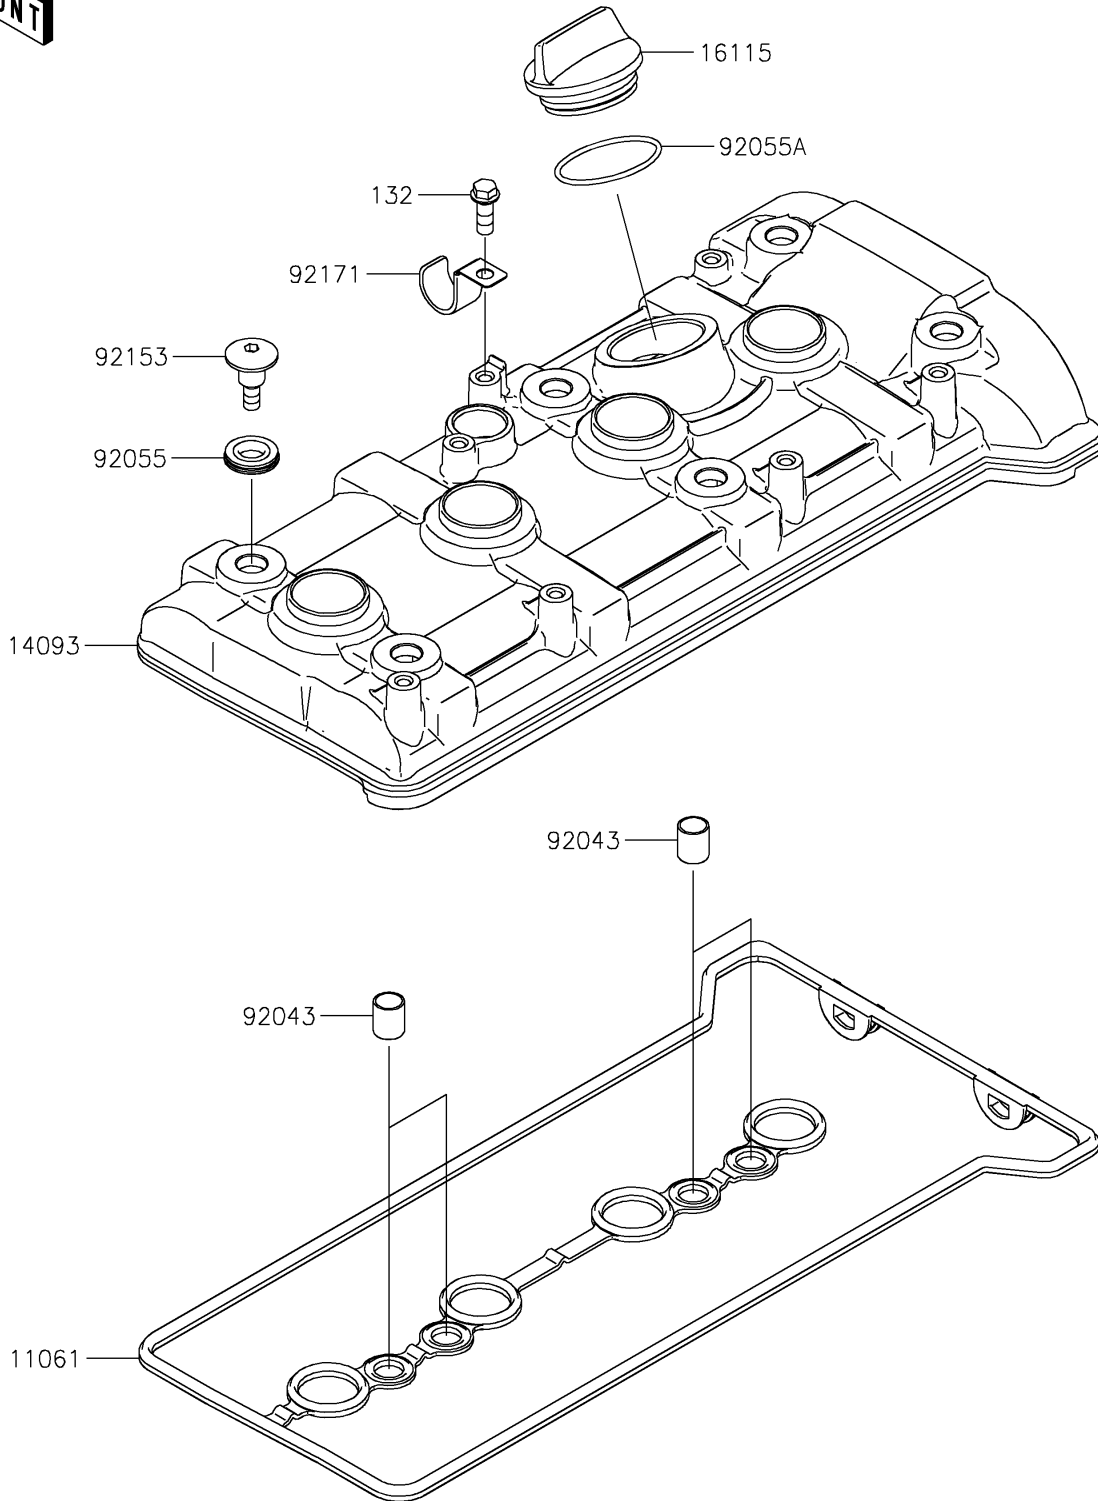

2025 Ridge Limited PARTS DIAGRAM

Cylinder Head Cover

E1112

2025 Ridge Limited PARTS LIST

Cylinder Head Cover

ITEM NAME	PART NUMBER	QUANTITY
GASKET,HEAD COVER (Ref # 11061)	11061-1465	1
COVER,HEAD (Ref # 14093)	14093-1433	1
CAP-OIL FILLER (Ref # 16115)	16115-1064	1
PIN,10.1X12X14 (Ref # 92043)	92043-4009	4
RING-O (Ref # 92055)	92055-0187	6
RING-O,38X1.9 (Ref # 92055A)	92055-1295	1
BOLT,SOCKET,6X22.5 (Ref # 92153)	92153-1779	6
CLAMP,L=60 (Ref # 92171)	92171-0652	1
BOLT-FLANGED-SMALL,6X16 (Ref # 132)	132BA0616	1