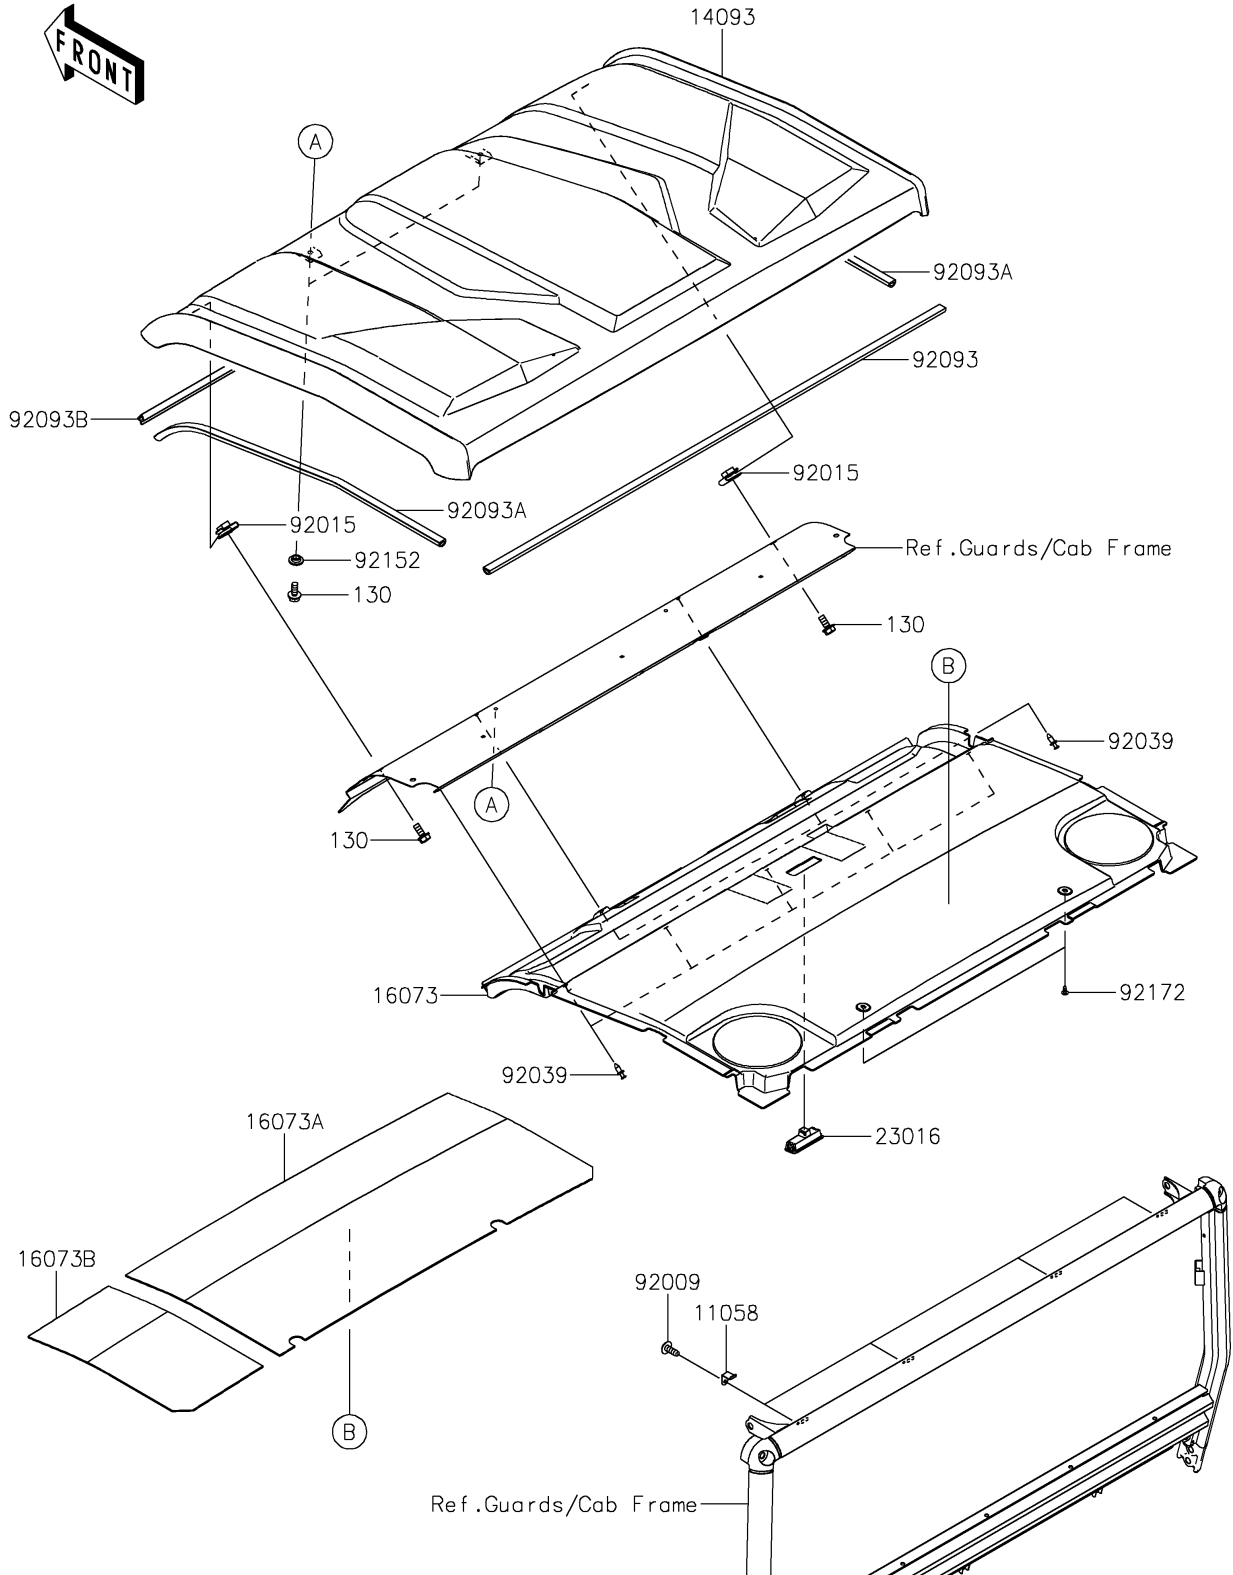

# 2025 Ridge HVAC PARTS DIAGRAM

Sun Top

F2876

## 2025 Ridge HVAC PARTS LIST

Sun Top

ITEM NAME	PART NUMBER	QUANTITY
BRACKET,ROOF (Ref # 11058)	11058-0254	4
COVER,ROOF (Ref # 14093)	14093-1352	1
INSULATOR,ROOM LIGHT (Ref # 16073)	16073-0979	1
INSULATOR,HEAT,RH (Ref # 16073A)	16073-0981	1
INSULATOR,HEAT,LH (Ref # 16073B)	16073-0982	1
LAMP-ASSY,ROOM (Ref # 23016)	23016-0673	1
SCREW,TAPPING,6X16 (Ref # 92009)	92009-1166	4
NUT,6MM (Ref # 92015)	92015-1602	2
RIVET (Ref # 92039)	92039-0776	7
SEAL,ROOF,RR (Ref # 92093)	92093-0778	1
SEAL,ROOF,SIDE (Ref # 92093A)	92093-0779	2
SEAL,ROOF,FR (Ref # 92093B)	92093-0812	1
COLLAR,6.3X9.5X4.1 (Ref # 92152)	92152-1571	2
SCREW,6X16 (Ref # 92172)	92172-0284	2
BOLT-FLANGED,6X14 (Ref # 130)	130BA0614	4