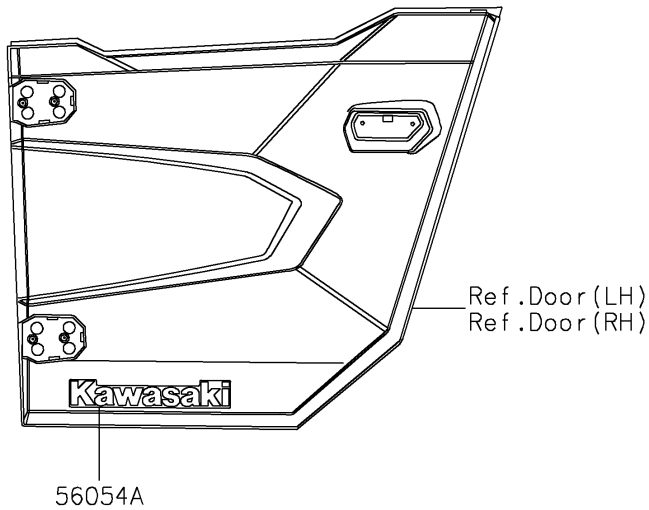

2025 Ridge HVAC PARTS DIAGRAM

Decals(DSFAN/DSFAL)

F2861A

2025 Ridge HVAC PARTS LIST

Decals(DSFAN/DSFAL)

ITEM NAME	PART NUMBER	QUANTITY
MARK,KAWASAKI (Ref # 56054)	56054-3890	1
MARK,DOOR COVER,KAWASAKI (Ref # 56054A)	56054-4315	2
PATTERN,PANEL COVER (Ref # 56076)	56076-7891	1
PATTERN,DOOR COVER,LH,INNER (Ref # 56076A)	56076-7892	1
PATTERN,DOOR COVER,RH,INNER (Ref # 56076B)	56076-7893	1
PATTERN,TAIL GATE,LH (Ref # 56077)	56077-2439	1
PATTERN,TAIL GATE,RH (Ref # 56077A)	56077-2440	1
PATTERN,TAIL GATE,CNT (Ref # 56077B)	56077-2441	1
PATTERN,RR FENDER,LH (Ref # 56077C)	56077-2651	1
PATTERN,RR FENDER,RH (Ref # 56077D)	56077-2652	1