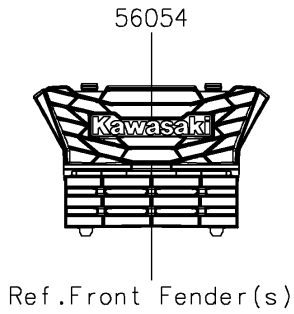

2025 Ridge HVAC PARTS DIAGRAM

Decals(DSFAN/DSFAL)

F2861A

2025 Ridge HVAC PARTS LIST

Decals(DSFAN/DSFAL)

ITEM NAME	PART NUMBER	QUANTITY
MARK,KAWASAKI (Ref # 56054)	56054-3890	1
MARK,DOOR COVER,KAWASAKI (Ref # 56054A)	56054-4315	2
PATTERN,PANEL COVER (Ref # 56076)	56076-7891	1
PATTERN,DOOR COVER,LH,INNER (Ref # 56076A)	56076-7892	1
PATTERN,DOOR COVER,RH,INNER (Ref # 56076B)	56076-7893	1
PATTERN,TAIL GATE,LH (Ref # 56077)	56077-2439	1
PATTERN,TAIL GATE,RH (Ref # 56077A)	56077-2440	1
PATTERN,TAIL GATE,CNT (Ref # 56077B)	56077-2441	1
PATTERN,RR FENDER,LH (Ref # 56077C)	56077-2651	1
PATTERN,RR FENDER,RH (Ref # 56077D)	56077-2652	1