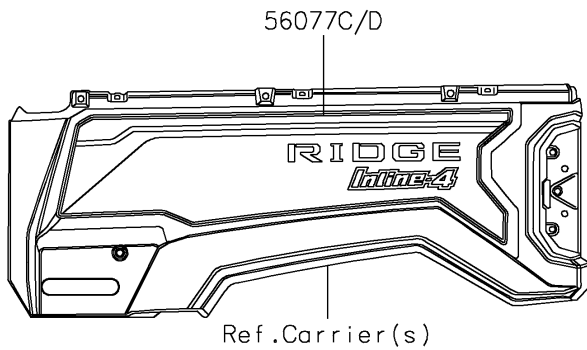

2025 Ridge HVAC PARTS DIAGRAM

Decals(DSFAN/DSFAL)

F2861A

2025 Ridge HVAC PARTS LIST

Decals(DSFAN/DSFAL)

ITEM NAME	PART NUMBER	QUANTITY
MARK,KAWASAKI (Ref # 56054)	56054-3890	1
MARK,DOOR COVER,KAWASAKI (Ref # 56054A)	56054-4315	2
PATTERN,PANEL COVER (Ref # 56076)	56076-7891	1
PATTERN,DOOR COVER,LH,INNER (Ref # 56076A)	56076-7892	1
PATTERN,DOOR COVER,RH,INNER (Ref # 56076B)	56076-7893	1
PATTERN,TAIL GATE,LH (Ref # 56077)	56077-2439	1
PATTERN,TAIL GATE,RH (Ref # 56077A)	56077-2440	1
PATTERN,TAIL GATE,CNT (Ref # 56077B)	56077-2441	1
PATTERN,RR FENDER,LH (Ref # 56077C)	56077-2651	1
PATTERN,RR FENDER,RH (Ref # 56077D)	56077-2652	1