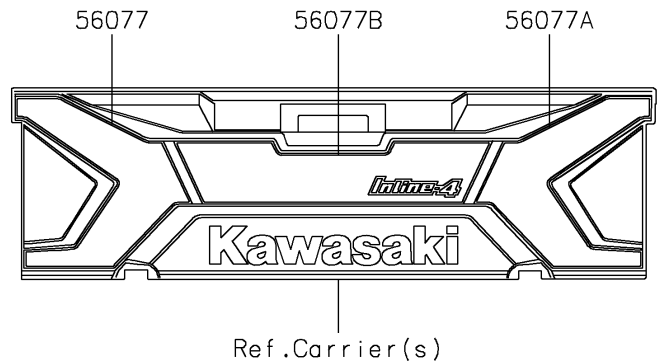

2025 Ridge HVAC PARTS DIAGRAM

Decals(DSFAN/DSFAL)

F2861A

2025 Ridge HVAC PARTS LIST

Decals(DSFAN/DSFAL)

ITEM NAME	PART NUMBER	QUANTITY
MARK,KAWASAKI (Ref # 56054)	56054-3890	1
MARK,DOOR COVER,KAWASAKI (Ref # 56054A)	56054-4315	2
PATTERN,PANEL COVER (Ref # 56076)	56076-7891	1
PATTERN,DOOR COVER,LH,INNER (Ref # 56076A)	56076-7892	1
PATTERN,DOOR COVER,RH,INNER (Ref # 56076B)	56076-7893	1
PATTERN,TAIL GATE,LH (Ref # 56077)	56077-2439	1
PATTERN,TAIL GATE,RH (Ref # 56077A)	56077-2440	1
PATTERN,TAIL GATE,CNT (Ref # 56077B)	56077-2441	1
PATTERN,RR FENDER,LH (Ref # 56077C)	56077-2651	1
PATTERN,RR FENDER,RH (Ref # 56077D)	56077-2652	1