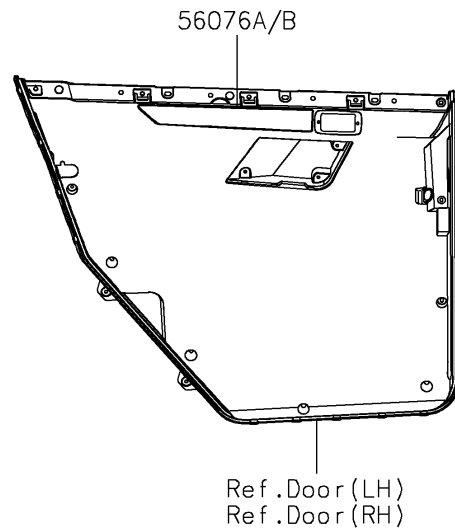

2025 Ridge HVAC PARTS DIAGRAM

Decals(DSFAN/DSFAL)

F2861A

2025 Ridge HVAC PARTS LIST

Decals(DSFAN/DSFAL)

ITEM NAME	PART NUMBER	QUANTITY
MARK,KAWASAKI (Ref # 56054)	56054-3890	1
MARK,DOOR COVER,KAWASAKI (Ref # 56054A)	56054-4315	2
PATTERN,PANEL COVER (Ref # 56076)	56076-7891	1
PATTERN,DOOR COVER,LH,INNER (Ref # 56076A)	56076-7892	1
PATTERN,DOOR COVER,RH,INNER (Ref # 56076B)	56076-7893	1
PATTERN,TAIL GATE,LH (Ref # 56077)	56077-2439	1
PATTERN,TAIL GATE,RH (Ref # 56077A)	56077-2440	1
PATTERN,TAIL GATE,CNT (Ref # 56077B)	56077-2441	1
PATTERN,RR FENDER,LH (Ref # 56077C)	56077-2651	1
PATTERN,RR FENDER,RH (Ref # 56077D)	56077-2652	1