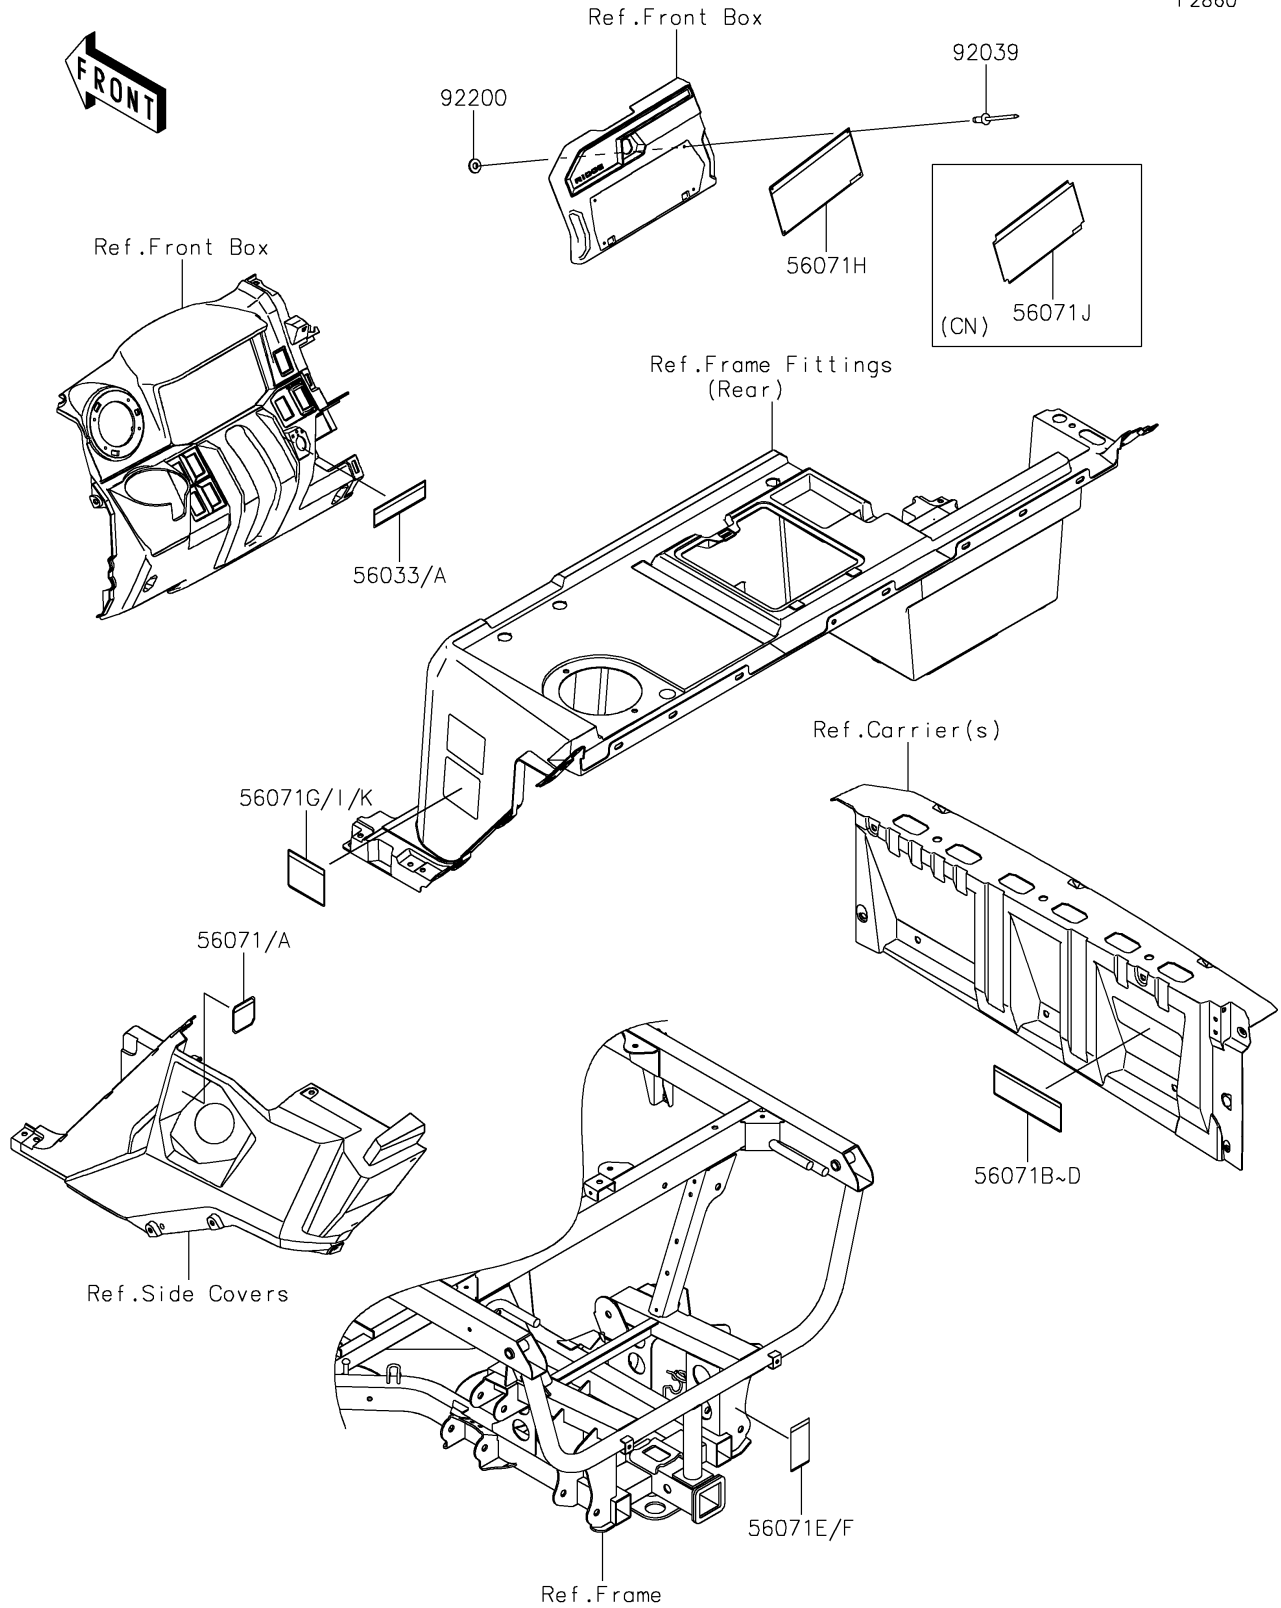

2025 Ridge HVAC PARTS DIAGRAM

Labels

F2860

2025 Ridge HVAC PARTS LIST

Labels

ITEM NAME	PART NUMBER	QUANTITY
LABEL-MANUAL,SHIFT NOTICE (Ref # 56033)	56033-0822	1
LABEL-WARNING,GASOLINE (Ref # 56071)	56071-0588	1
LABEL-WARNING,CARGO CAPA. (Ref # 56071D)	56071-0716	1
LABEL-WARNING,TRAILER HITCH (Ref # 56071E)	56071-1058	1
LABEL-WARNING,GENERAL (Ref # 56071H)	56071-1114	1
LABEL-WARNING,TIRE INFORMATION (Ref # 56071K)	56071-1128	1
RIVET,3.2X8 (Ref # 92039)	92039-3763	4
WASHER,3.5X8X1 (Ref # 92200)	92200-1251	4
LABEL-WARNING,CARGO CAPA. (Ref # 56071C)	56071-0715	1
LABEL-WARNING,TIRE INFORMATION (Ref # 56071G)	56071-1065	1