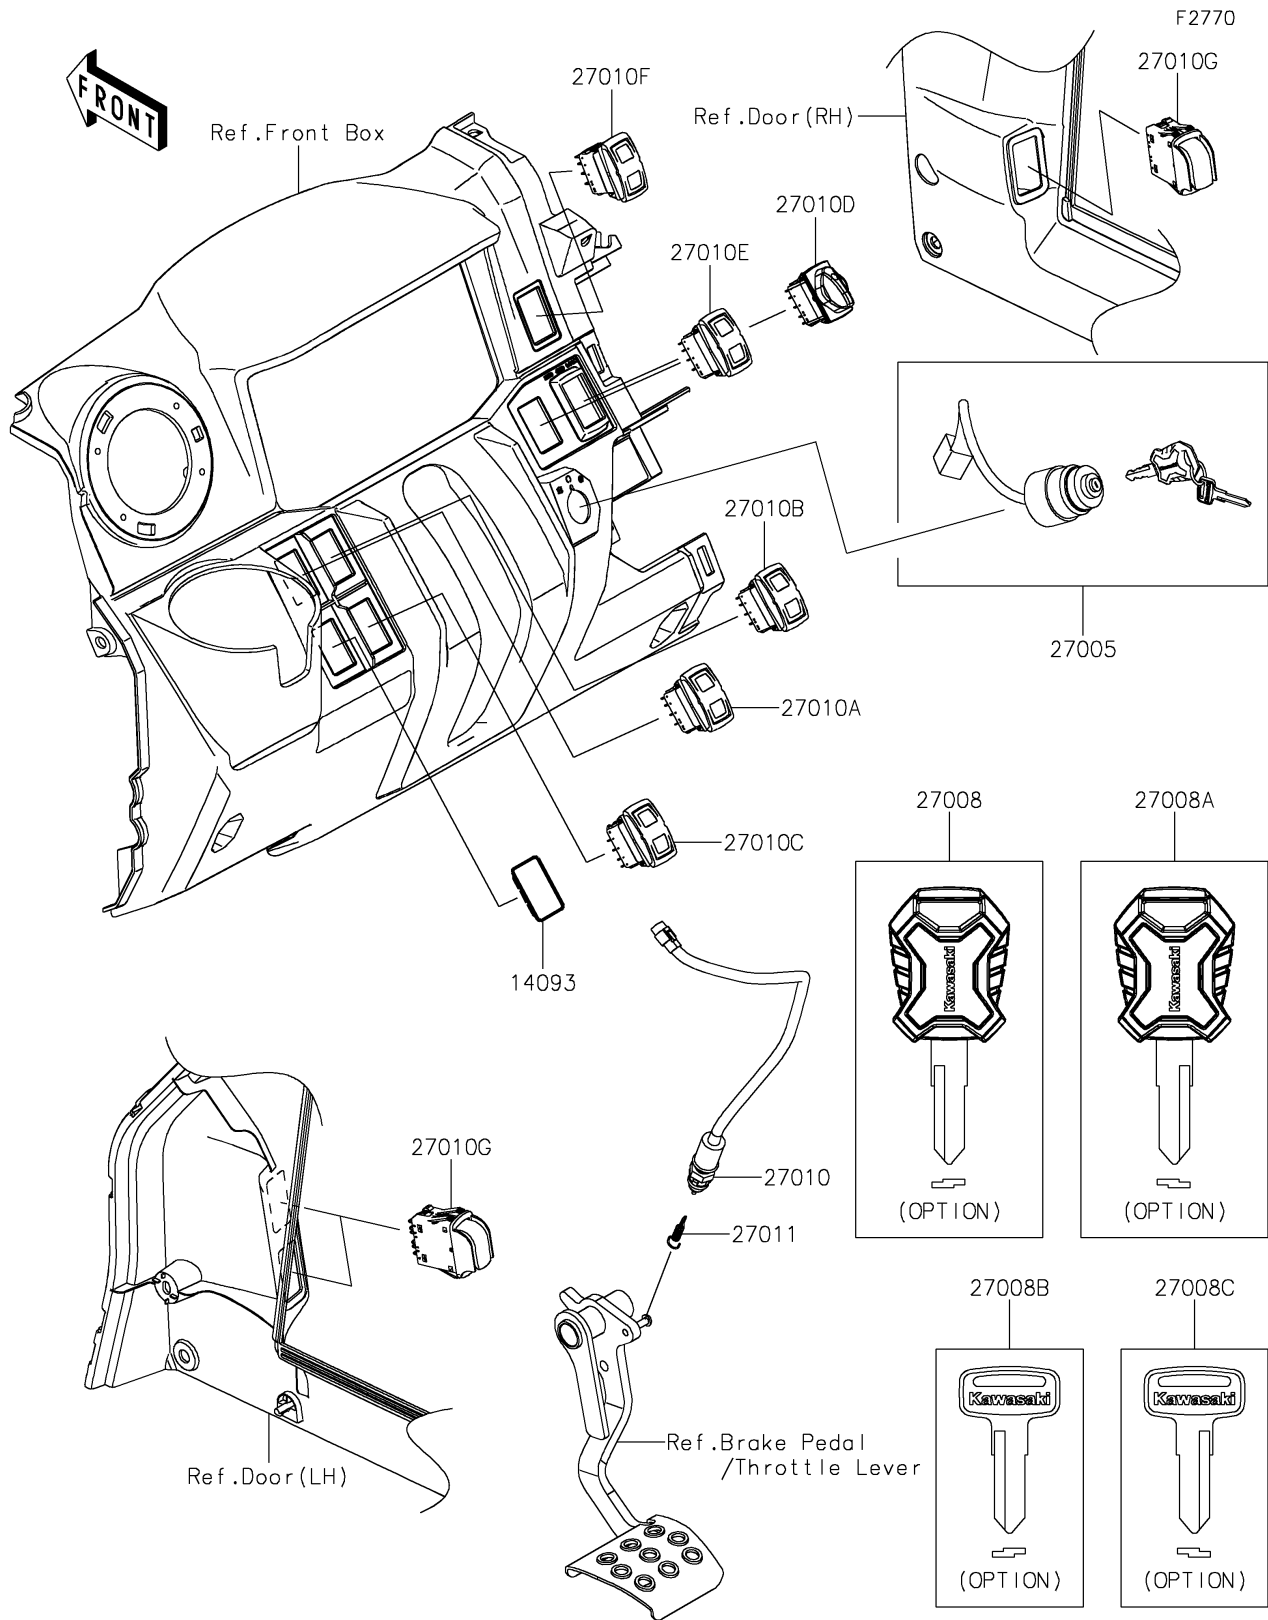

2025 Ridge HVAC PARTS DIAGRAM

Ignition Switch

2025 Ridge HVAC PARTS LIST

Ignition Switch

ITEM NAME	PART NUMBER	QUANTITY
COVER,SWITCH (Ref # 14093)	14093-1202	1
SWITCH-ASSY-IGNITION (Ref # 27005)	27005-0733	1
KEY-LOCK,BLANK,MASCOT (Ref # 27008)	27008-0713	1
KEY-LOCK,BLANK,MASCOT (Ref # 27008A)	27008-0714	1
KEY-LOCK,BLANK (Ref # 27008B)	27008-1153	1
KEY-LOCK,BLANK (Ref # 27008C)	27008-1157	1
SWITCH,BRAKE (Ref # 27010)	27010-0724	1
SWITCH,UP/DOWN (Ref # 27010A)	27010-0954	1
SWITCH,SELECT/RETURN (Ref # 27010B)	27010-0955	1
SWITCH,HEAD LAMP (Ref # 27010C)	27010-0984	1
SWITCH,2WD/4WD (Ref # 27010D)	27010-0986	1
SWITCH,3PW MODE (Ref # 27010E)	27010-0987	1
SWITCH,WIPER&WASHER (Ref # 27010F)	27010-0989	1
SWITCH,POWER WINDOW (Ref # 27010G)	27010-1539	3
SPRING,BRAKE LAMP SWITCH (Ref # 27011)	27011-006	1