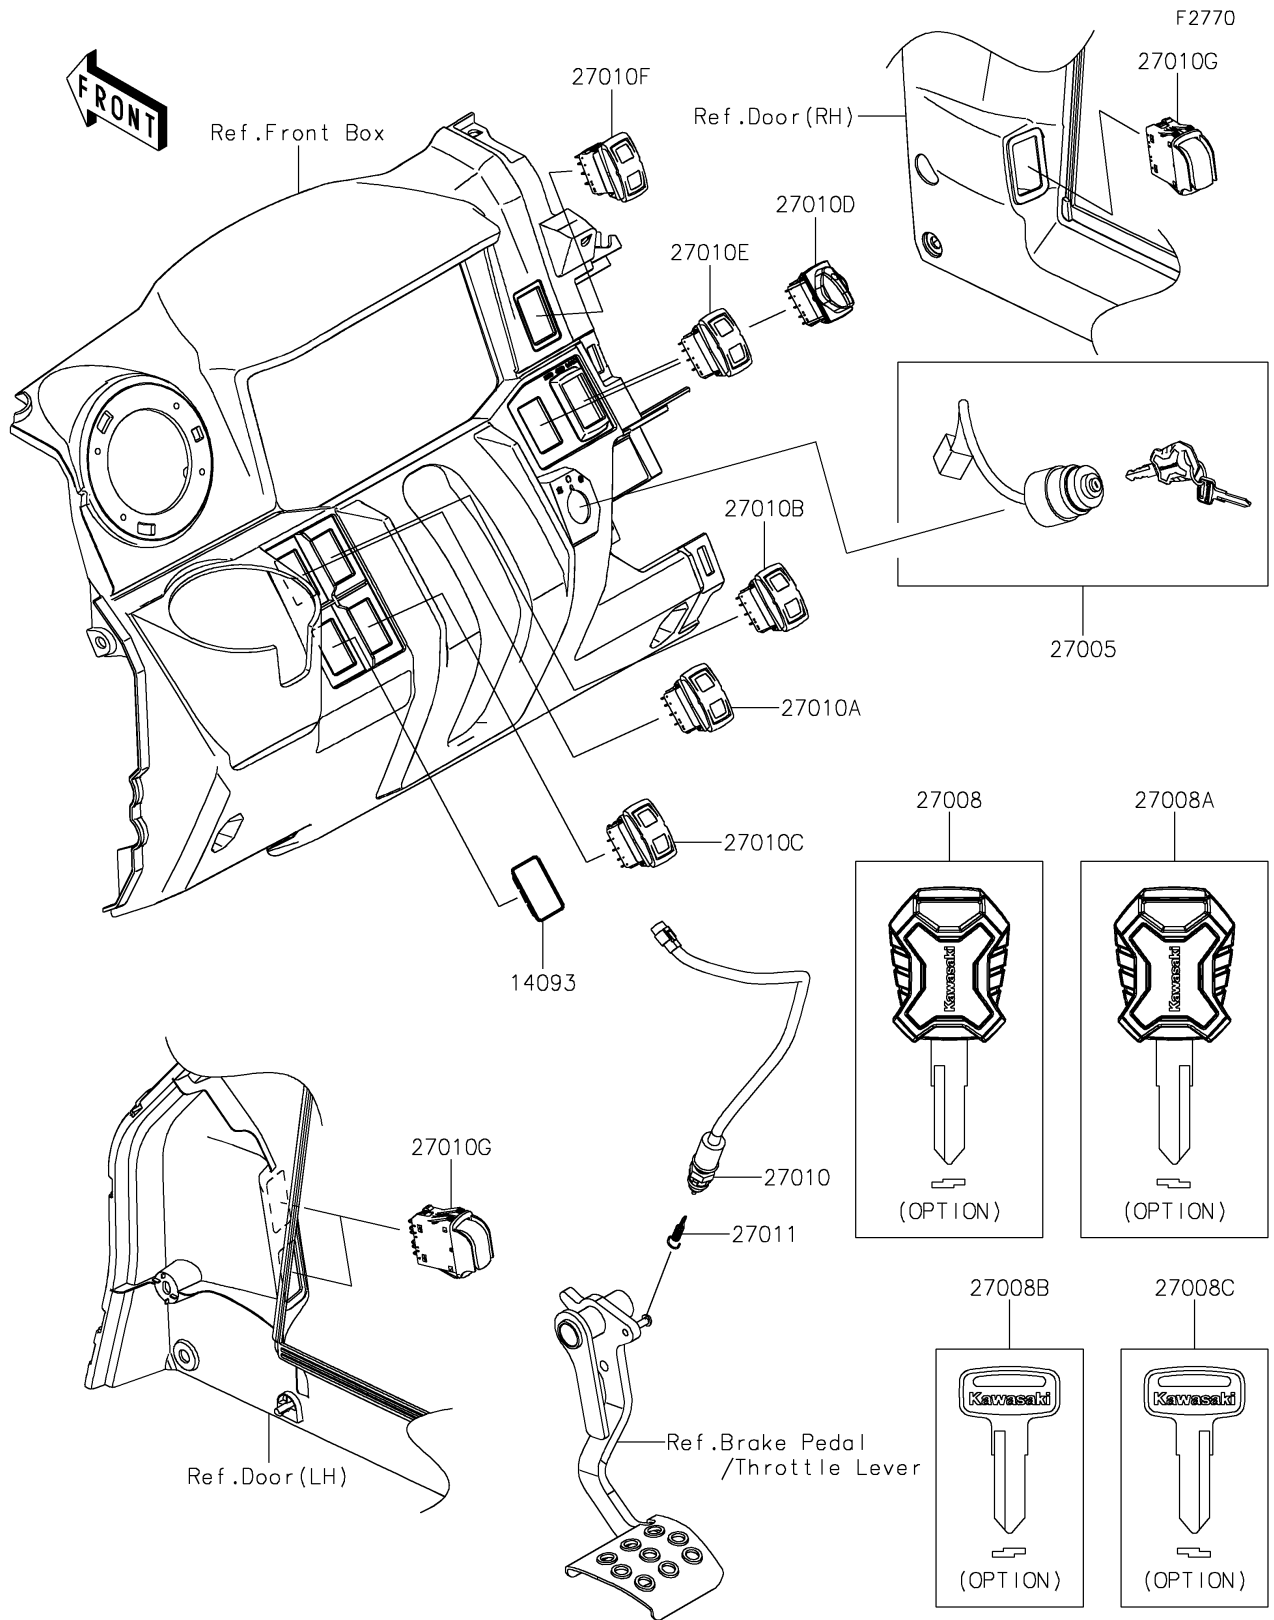

2025 Ridge HVAC PARTS DIAGRAM

Ignition Switch

2025 Ridge HVAC PARTS LIST

Ignition Switch

ITEM NAME	PART NUMBER	QUANTITY
COVER,SWITCH (Ref # 14093)	14093-1202	1
SWITCH-ASSY-IGNITION (Ref # 27005)	27005-0733	1
KEY-LOCK,BLANK,MASCOT (Ref # 27008)	27008-0713	1
KEY-LOCK,BLANK,MASCOT (Ref # 27008A)	27008-0714	1
KEY-LOCK,BLANK (Ref # 27008B)	27008-1153	1
KEY-LOCK,BLANK (Ref # 27008C)	27008-1157	1
SWITCH,BRAKE (Ref # 27010)	27010-0724	1
SWITCH,UP/DOWN (Ref # 27010A)	27010-0954	1
SWITCH,SELECT/RETURN (Ref # 27010B)	27010-0955	1
SWITCH,HEAD LAMP (Ref # 27010C)	27010-0984	1
SWITCH,2WD/4WD (Ref # 27010D)	27010-0986	1
SWITCH,3PW MODE (Ref # 27010E)	27010-0987	1
SWITCH,WIPER&WASHER (Ref # 27010F)	27010-0989	1
SWITCH,POWER WINDOW (Ref # 27010G)	27010-1539	3
SPRING,BRAKE LAMP SWITCH (Ref # 27011)	27011-006	1