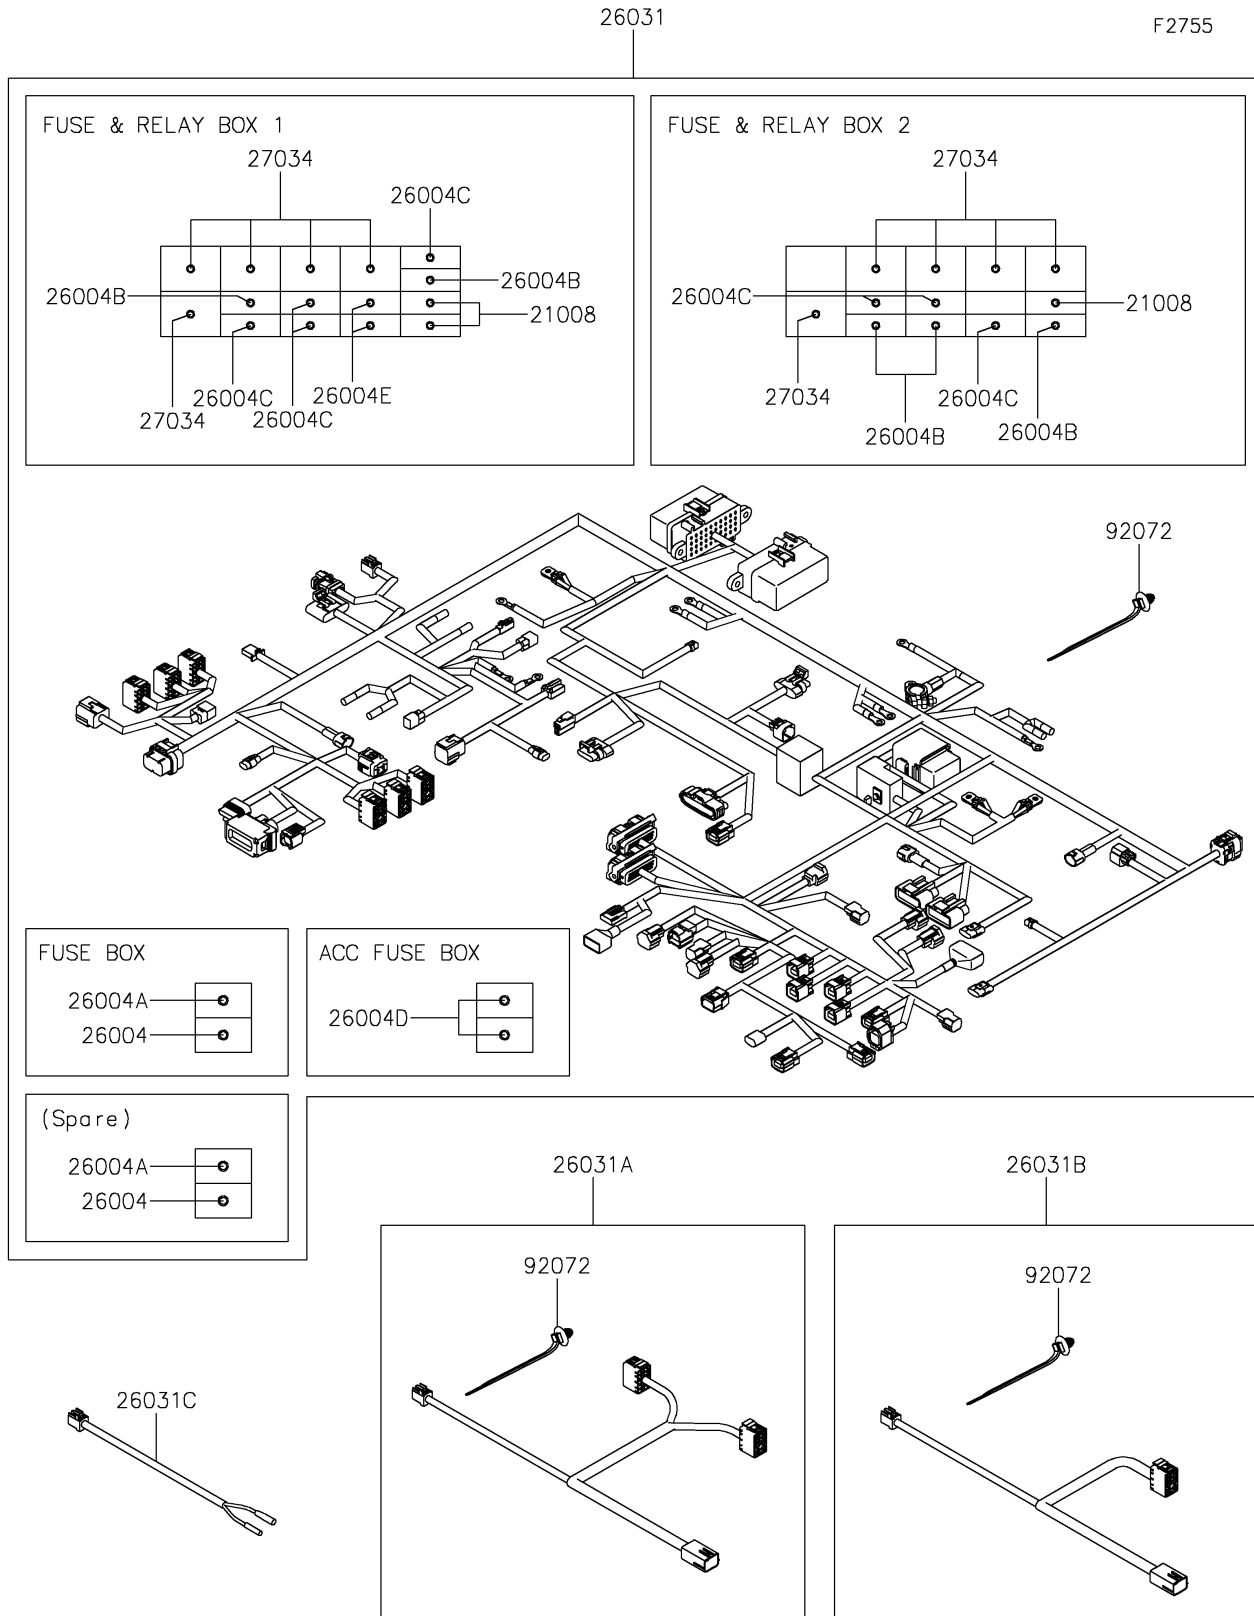

# 2025 Ridge HVAC PARTS DIAGRAM

Harness

## 2025 Ridge HVAC PARTS LIST

### Harness

ITEM NAME	PART NUMBER	QUANTITY
BREAKER,20A (Ref # 21008)	21008-0017	3
FUSE-ASSY,SLOW-BLOW,60A (Ref # 26004)	26004-0029	2
FUSE-ASSY,SLOW-BLOW,70A (Ref # 26004A)	26004-0030	2
FUSE-ASSY,20A (Ref # 26004B)	26004-0033	5
FUSE-ASSY,10A (Ref # 26004C)	26004-0034	7
FUSE-ASSY,40A (Ref # 26004D)	26004-0035	2
FUSE-ASSY,30A (Ref # 26004E)	26004-0043	2
HARNESS,MAIN (Ref # 26031)	26031-3941	1
HARNESS,SUB,DOOR,LH (Ref # 26031A)	26031-3942	1
HARNESS,SUB,DOOR,RH (Ref # 26031B)	26031-4015	1
HARNESS,SUB,ROOM LIGHT (Ref # 26031C)	26031-4076	1
RELAY (Ref # 27034)	27034-0013	10
BAND,OS170-FT7(BLACK) (Ref # 92072)	92072-1414	AR