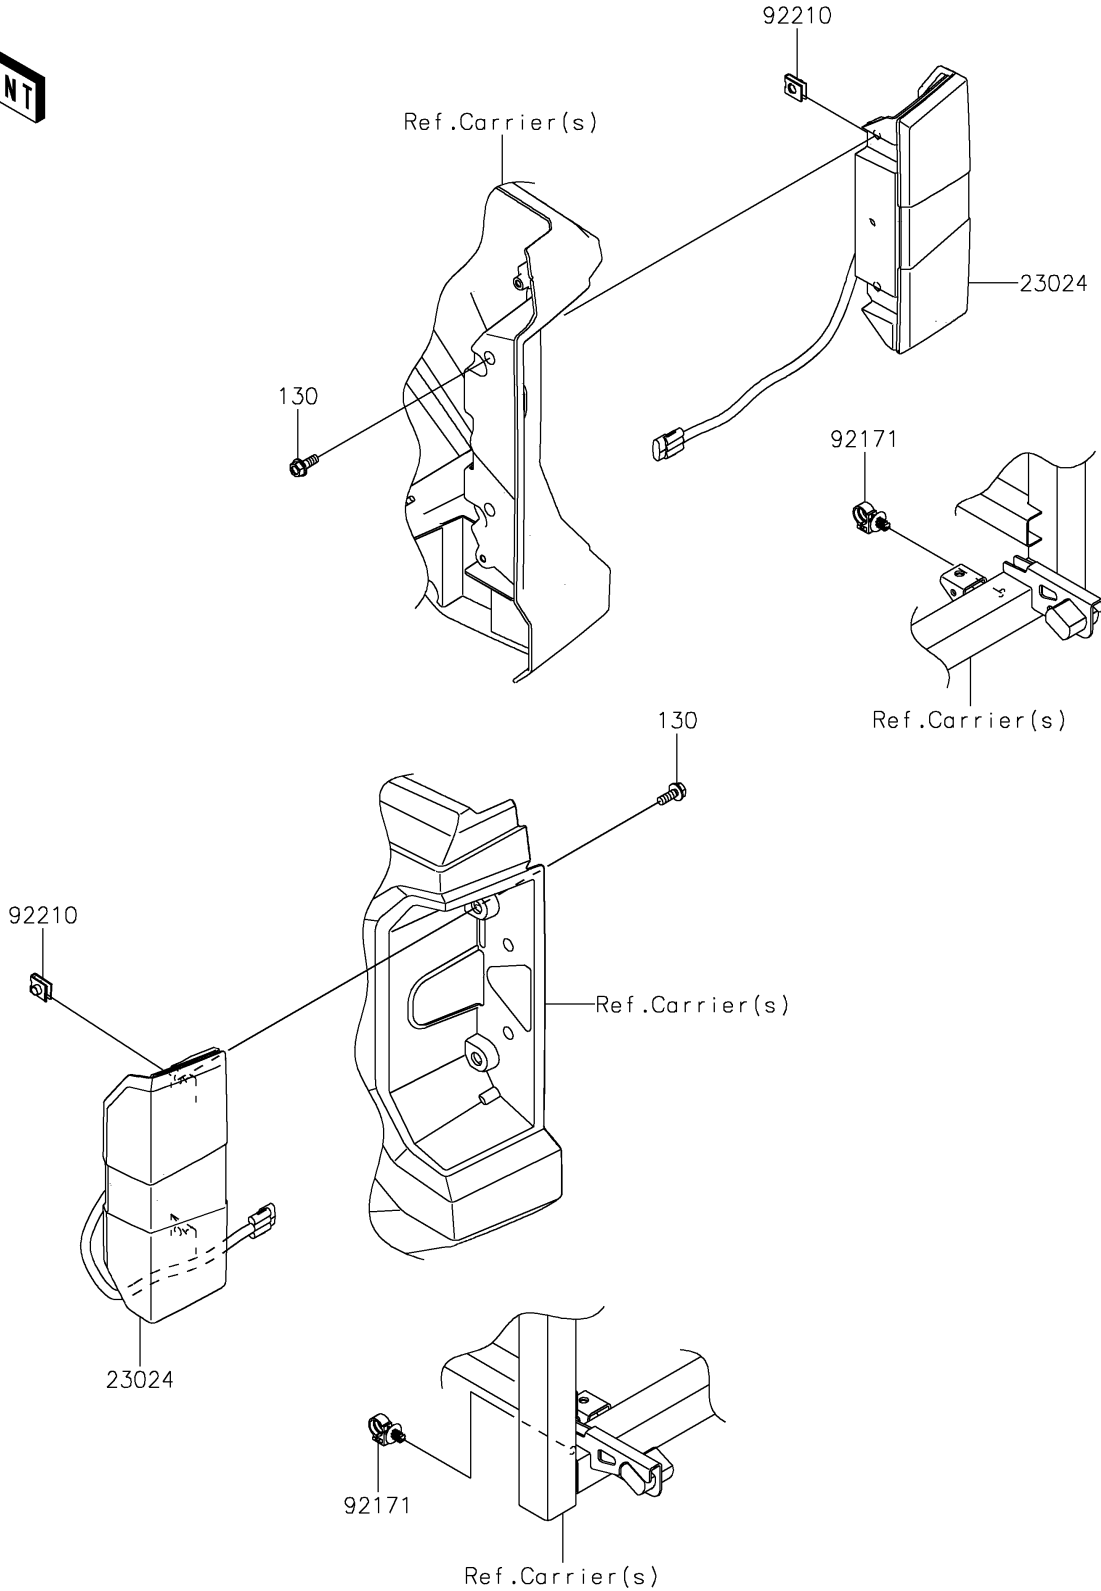

2025 Ridge HVAC PARTS DIAGRAM

Taillight(s)

F2720

2025 Ridge HVAC PARTS LIST

Taillight(s)

ITEM NAME	PART NUMBER	QUANTITY
LAMP-ASSY-TAIL,LED (Ref # 23024)	23024-0006	2
CLAMP (Ref # 92171)	92171-0453	2
NUT (Ref # 92210)	92210-1125	4
BOLT-FLANGED,6X16 (Ref # 130)	130BA0616	4