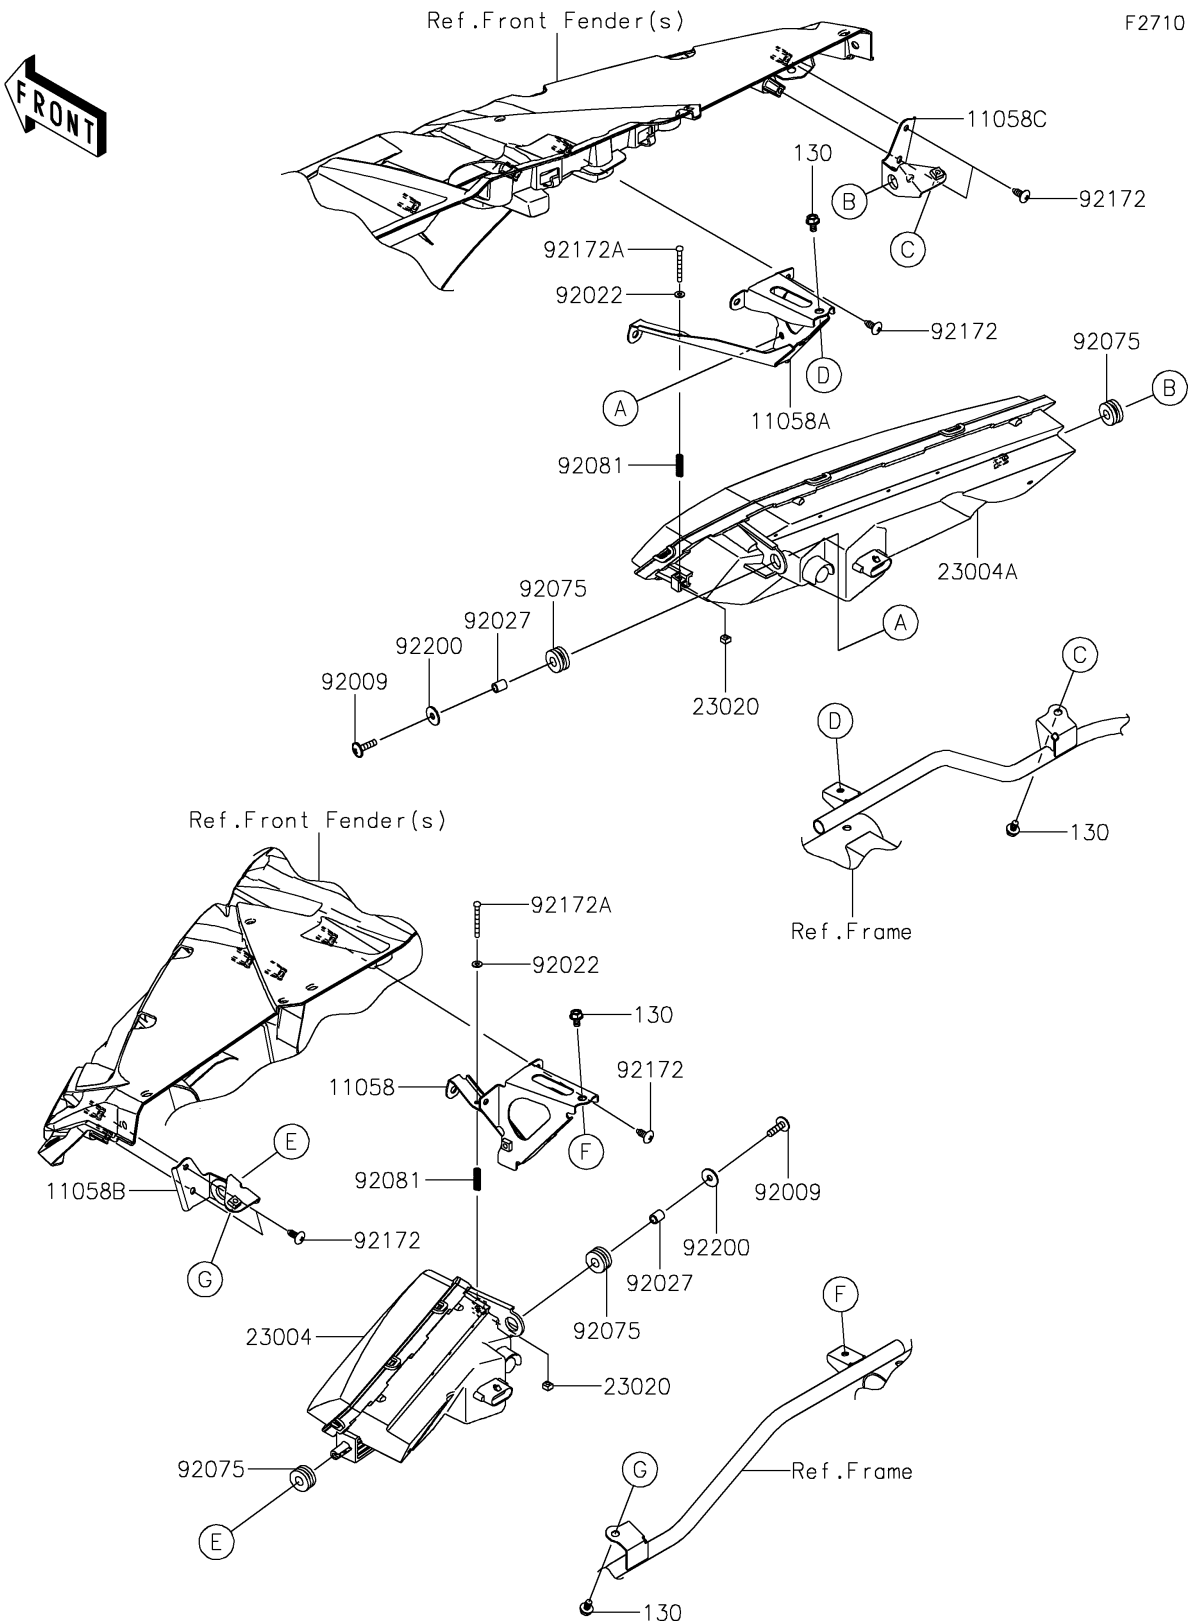

# 2025 Ridge HVAC PARTS DIAGRAM

Headlight(s)

### Headlight(s)

ITEM NAME	PART NUMBER	QUANTITY
BRACKET,HEAD LAMP,LH,IN (Ref # 11058)	11058-0218	1
BRACKET,HEAD LAMP,RH,IN (Ref # 11058A)	11058-0219	1
BRACKET,HEAD LAMP,LH,OUT (Ref # 11058B)	11058-0220	1
BRACKET,HEAD LAMP,RH,OUT (Ref # 11058C)	11058-0221	1
LAMP-HEAD,LED,LH (Ref # 23004)	23004-0435	1
LAMP-HEAD,LED,RH (Ref # 23004A)	23004-0436	1
NUT,4MM,FOCUS ADJUST (Ref # 23020)	23020-018	2
SCREW,6X22,BLACK (Ref # 92009)	92009-1256	2
WASHER (Ref # 92022)	92022-563	2
COLLAR,6.8X10X12 (Ref # 92027)	92027-162	2
DAMPER,10X24X12 (Ref # 92075)	92075-1690	4
SPRING,FOCUS ADJUST (Ref # 92081)	92081-1896	2
SCREW,6X16 (Ref # 92172)	92172-0284	10
SCREW,4X40 (Ref # 92172A)	92172-1092	2
WASHER,6.5X20X1.6 (Ref # 92200)	92200-0283	2
BOLT-FLANGED,6X10 (Ref # 130)	130BA0610	4