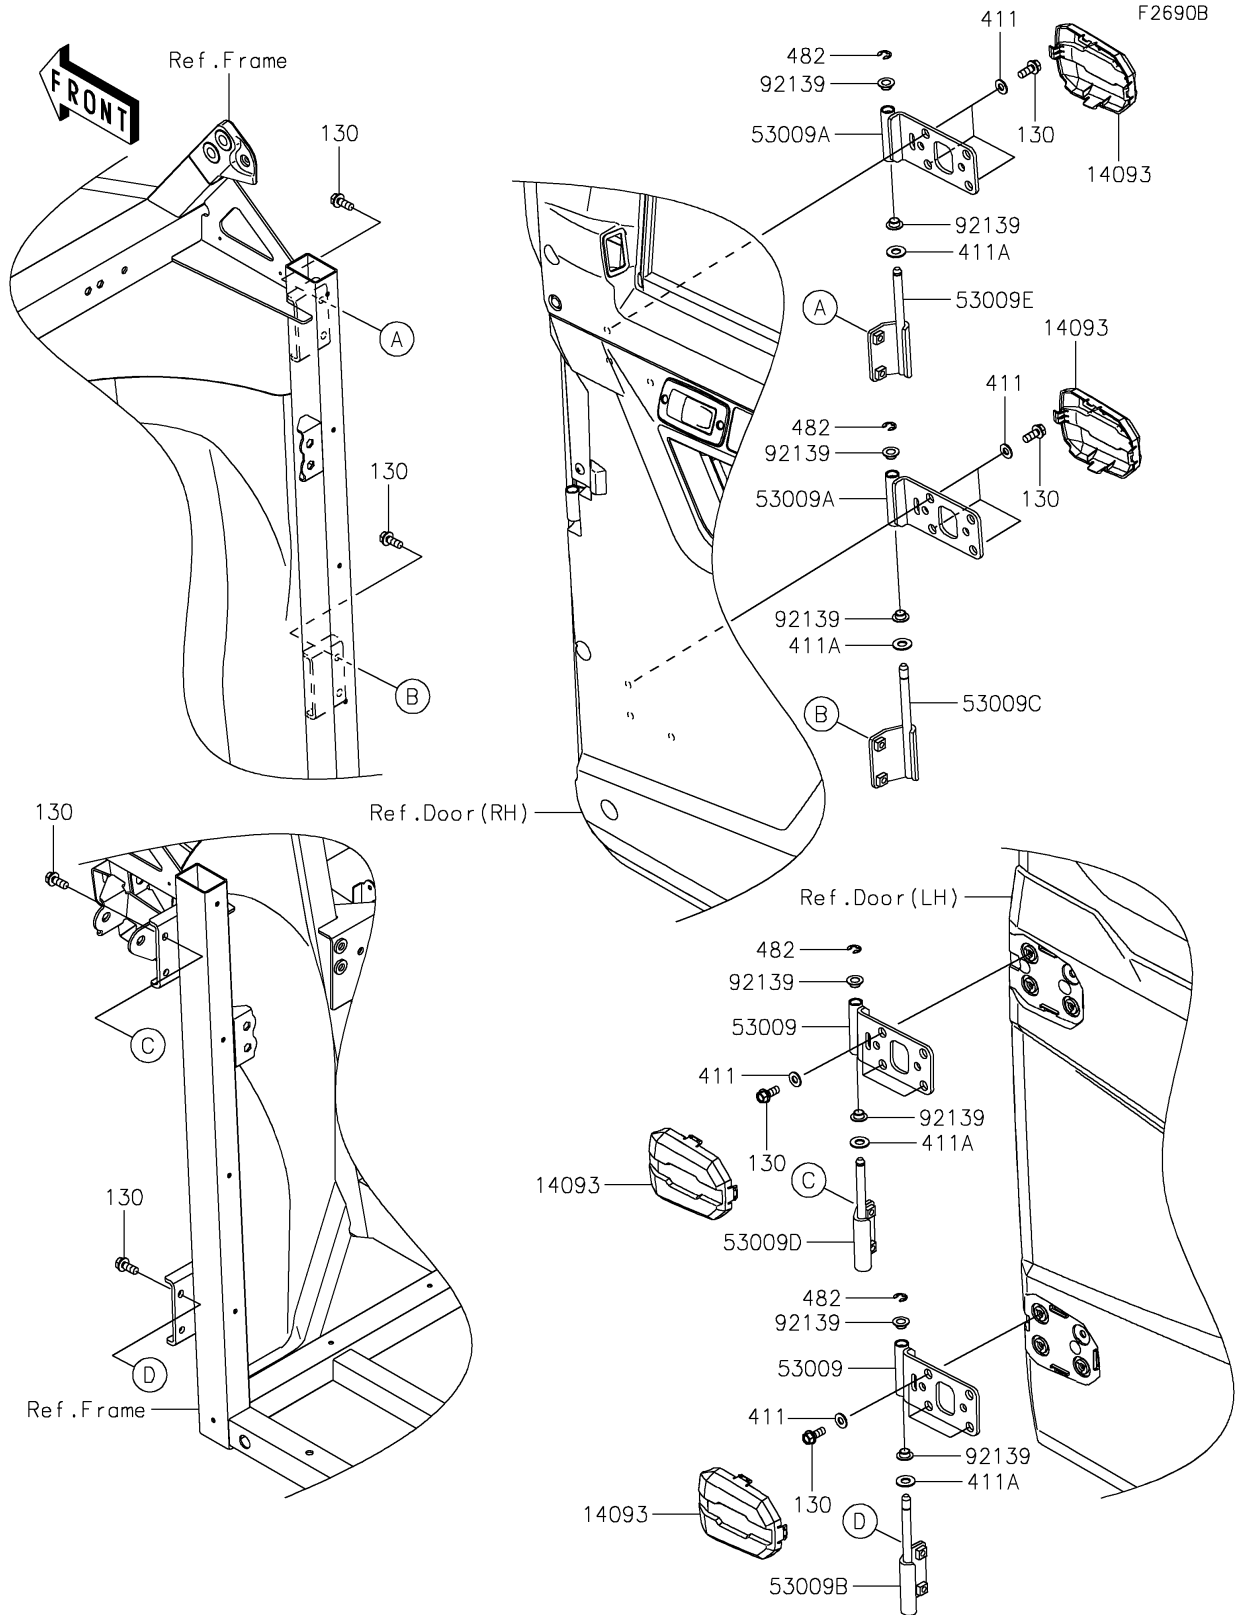

2025 Ridge HVAC PARTS DIAGRAM

Door(Hinge)

2025 Ridge HVAC PARTS LIST

Door(Hinge)

ITEM NAME	PART NUMBER	QUANTITY
COVER,DOOR HINGE (Ref # 14093)	14093-1320	4
HINGE,DOOR,LH (Ref # 53009)	53009-0313	2
HINGE,DOOR,RH (Ref # 53009A)	53009-0314	2
HINGE,DOOR,LH,LWR (Ref # 53009B)	53009-0315	1
HINGE,DOOR,RH,LWR (Ref # 53009C)	53009-0316	1
HINGE,DOOR,LH,UPP (Ref # 53009D)	53009-0317	1
HINGE,DOOR,RH,UPP (Ref # 53009E)	53009-0318	1
BUSHING (Ref # 92139)	92139-0230	8
BOLT-FLANGED,8X20 (Ref # 130)	130BA0820	20
WASHER-PLAIN,8MM (Ref # 411)	411AA0800	12
WASHER-PLAIN,10MM,BLACK (Ref # 411A)	411AB1000	4
CIRCLIP-TYPE-E,8MM (Ref # 482)	482EB8000	4