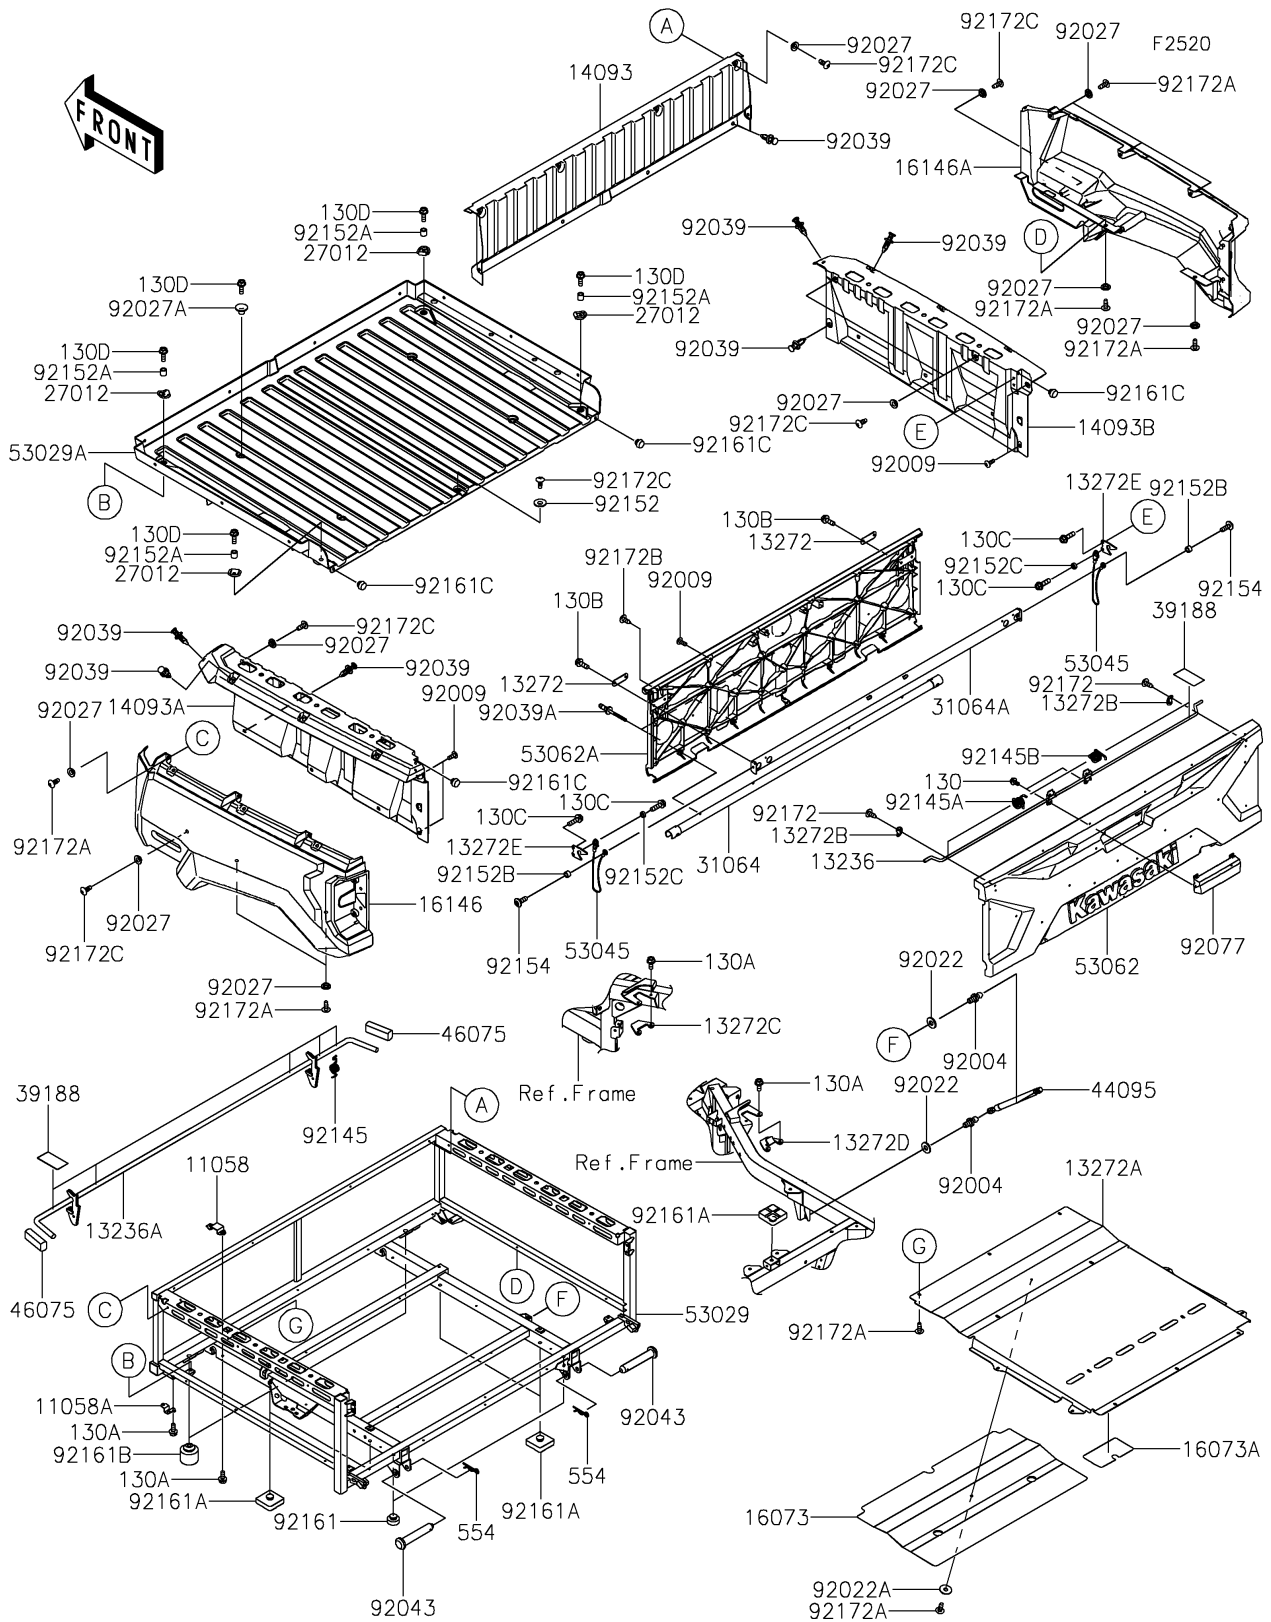

2025 Ridge HVAC PARTS DIAGRAM

Carrier(s)