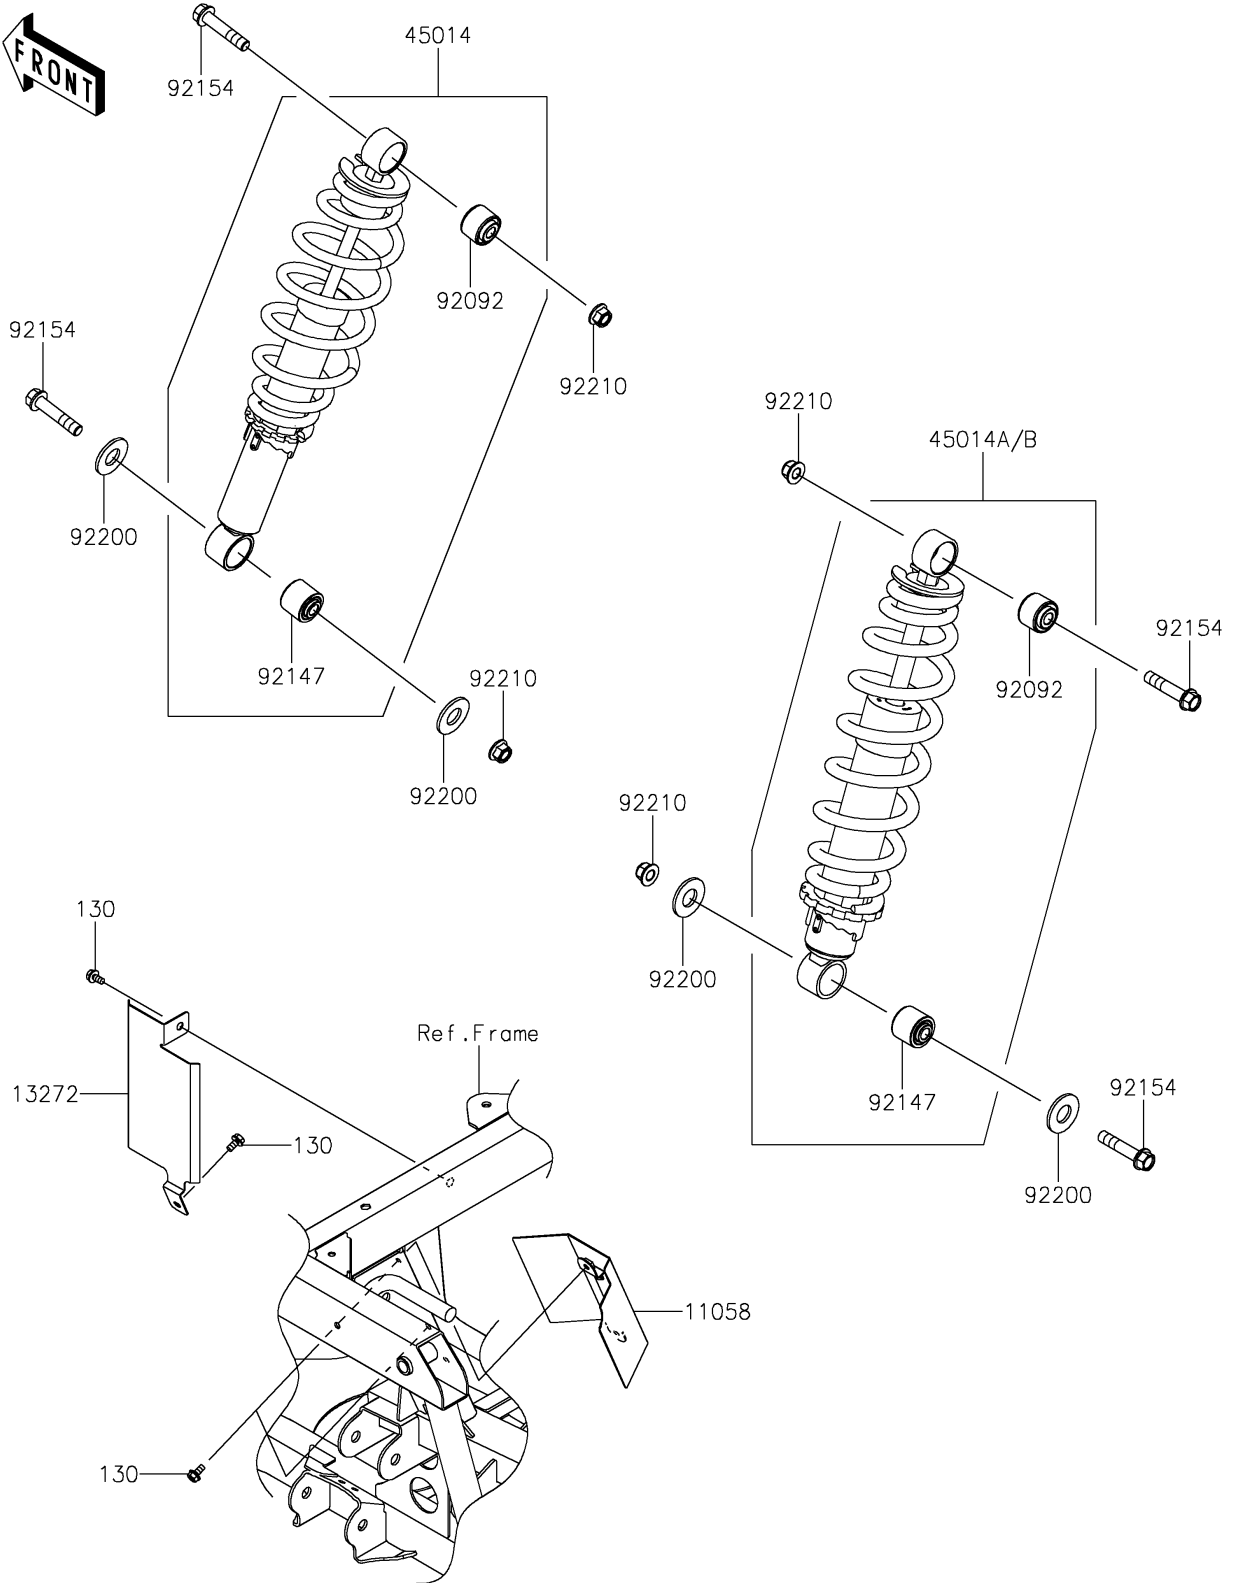

# 2025 Ridge HVAC PARTS DIAGRAM

Shock Absorber(s)

F2280

## 2025 Ridge HVAC PARTS LIST

### Shock Absorber(s)

ITEM NAME	PART NUMBER	QUANTITY
BRACKET,HEAT GUARD (Ref # 11058)	11058-0842	1
PLATE,HEAT GUARD (Ref # 13272)	13272-4206	1
SHOCKABSORBER,FR,HVAC,BLACK (Ref # 45014)	45014-0784-10	2
SHOCKABSORBER,RR,HVAC,BLACK (Ref # 45014B)	45014-0800-10	2
BUSHING-RUBBER,UPP (Ref # 92092)	92092-0034	4
BEARING (Ref # 92147)	92147-0006	4
BOLT,FLANGED,12X58 (Ref # 92154)	92154-7080	8
WASHER (Ref # 92200)	92200-2697	8
NUT,LOCK,FLANGED,12MM (Ref # 92210)	92210-1931	8
BOLT-FLANGED,6X12 (Ref # 130)	130BA0612	4
SHOCKABSORBER,RR,HVAC,BLACK (Ref # 45014A)	45014-0785-10	2