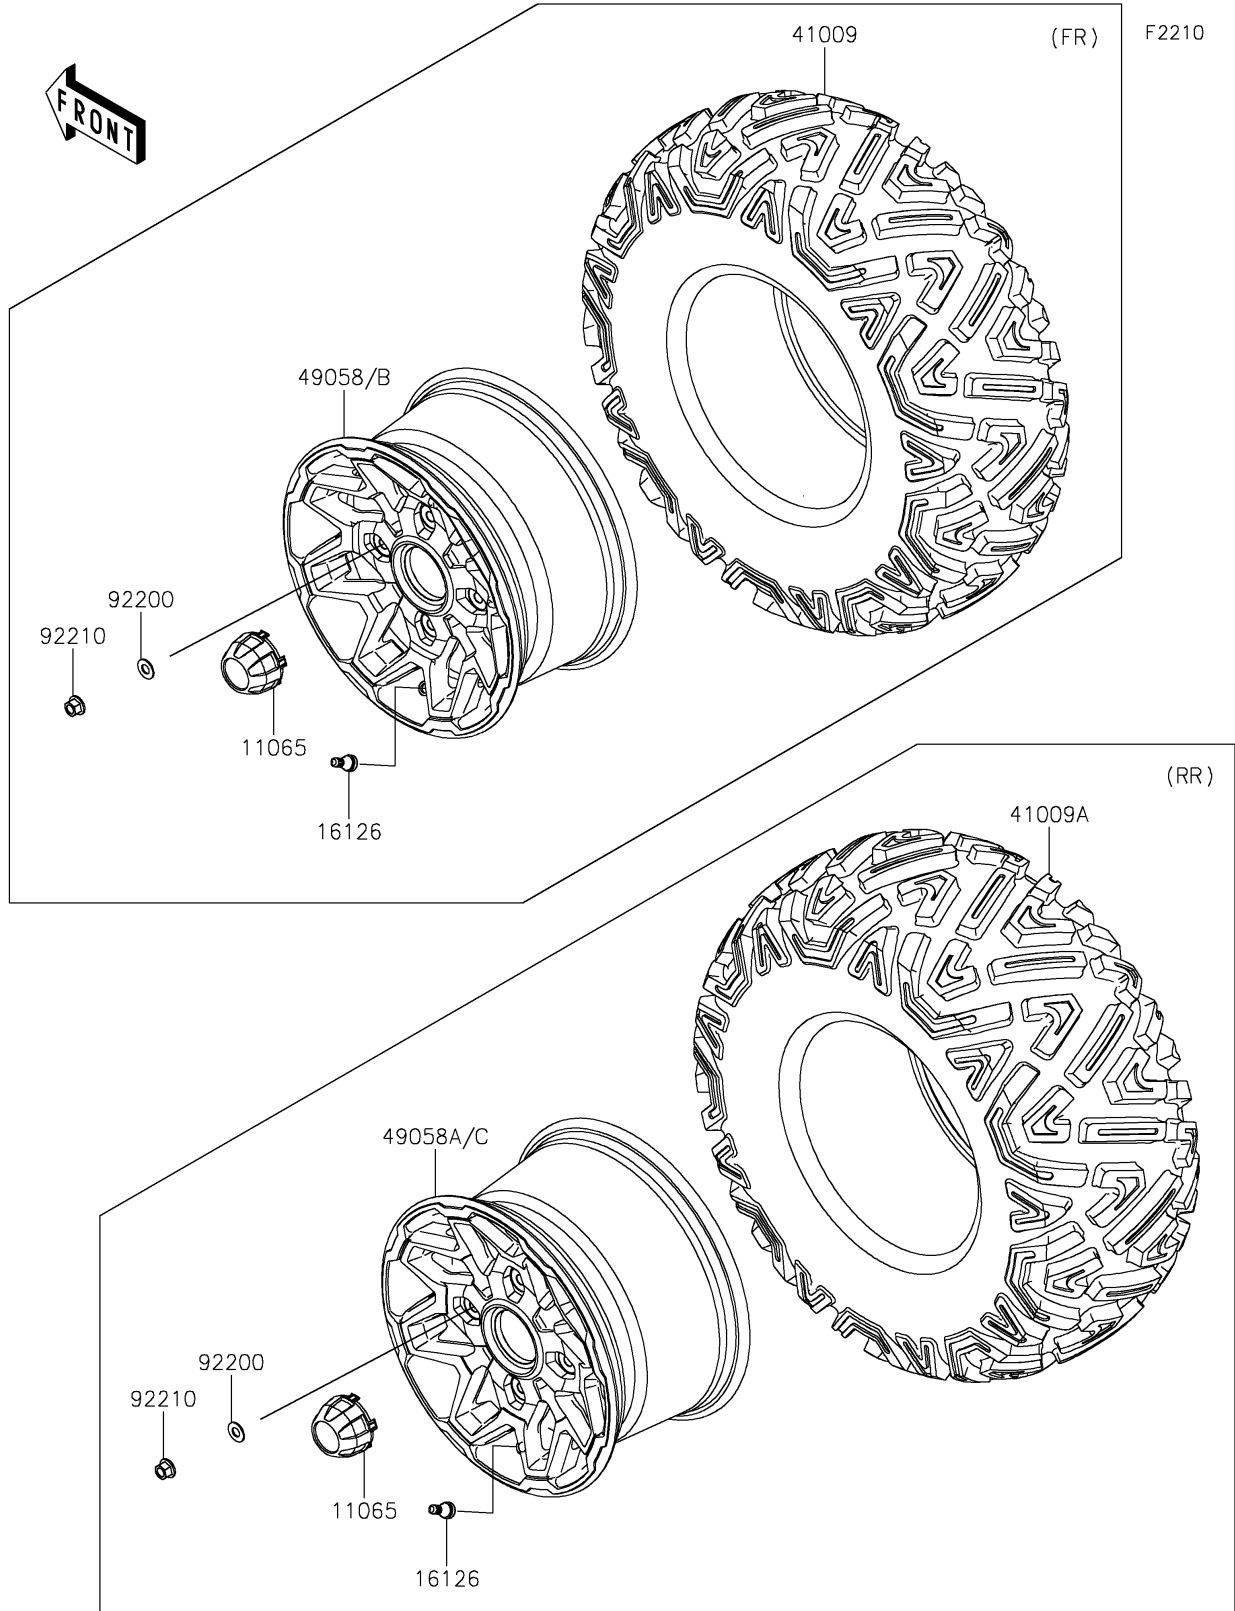

# 2025 Ridge HVAC PARTS DIAGRAM

Wheels/Tires

## 2025 Ridge HVAC PARTS LIST

### Wheels/Tires

ITEM NAME	PART NUMBER	QUANTITY
CAP,WHEEL (Ref # 11065)	11065-1341	4
VALVE (Ref # 16126)	16126-4001	4
TIRE,27X9.00R14 6PR,DURO PGV2 (Ref # 41009)	41009-0903	2
TIRE,27X11.00R14 6PR,DURO PGV2 (Ref # 41009A)	41009-0904	2
WHEEL,FR,F.S.BLACK (Ref # 49058B)	49058-0798-397	2
WHEEL,RR,F.S.BLACK (Ref # 49058C)	49058-0815-397	2
WASHER,12.1X25X1.6 (Ref # 92200)	92200-0455	16
NUT,FLANGED,12MM (Ref # 92210)	92210-1932	16