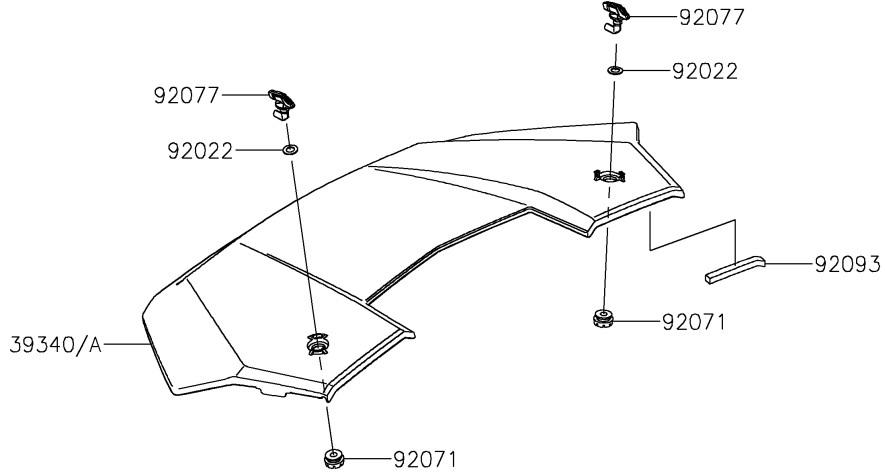

# 2024 RIDGE® HVAC PARTS DIAGRAM

Front Fender(s)

F2171

### Front Fender(s)

ITEM NAME	PART NUMBER	QUANTITY
COVER,FRONT GUARD,BLACK (Ref # 14093)	14093-1308-6Z	1
COVER,FR GRILLE (Ref # 14093A)	14093-1309	1
HOOD,C.P.RED (Ref # 39340A)	39340-0002-V9	1
SCREW,TAPPING,6X16 (Ref # 92009)	92009-1166	2
WASHER,12.5X22X1.2 (Ref # 92022)	92022-072	2
RIVET (Ref # 92039)	92039-0776	7
GROMMET (Ref # 92071)	92071-0746	2
KNOB (Ref # 92077)	92077-0033	2
SEAL,10X10X110 (Ref # 92093)	92093-0785	1
COLLAR,6.3X9.5X4.1 (Ref # 92152)	92152-1571	2