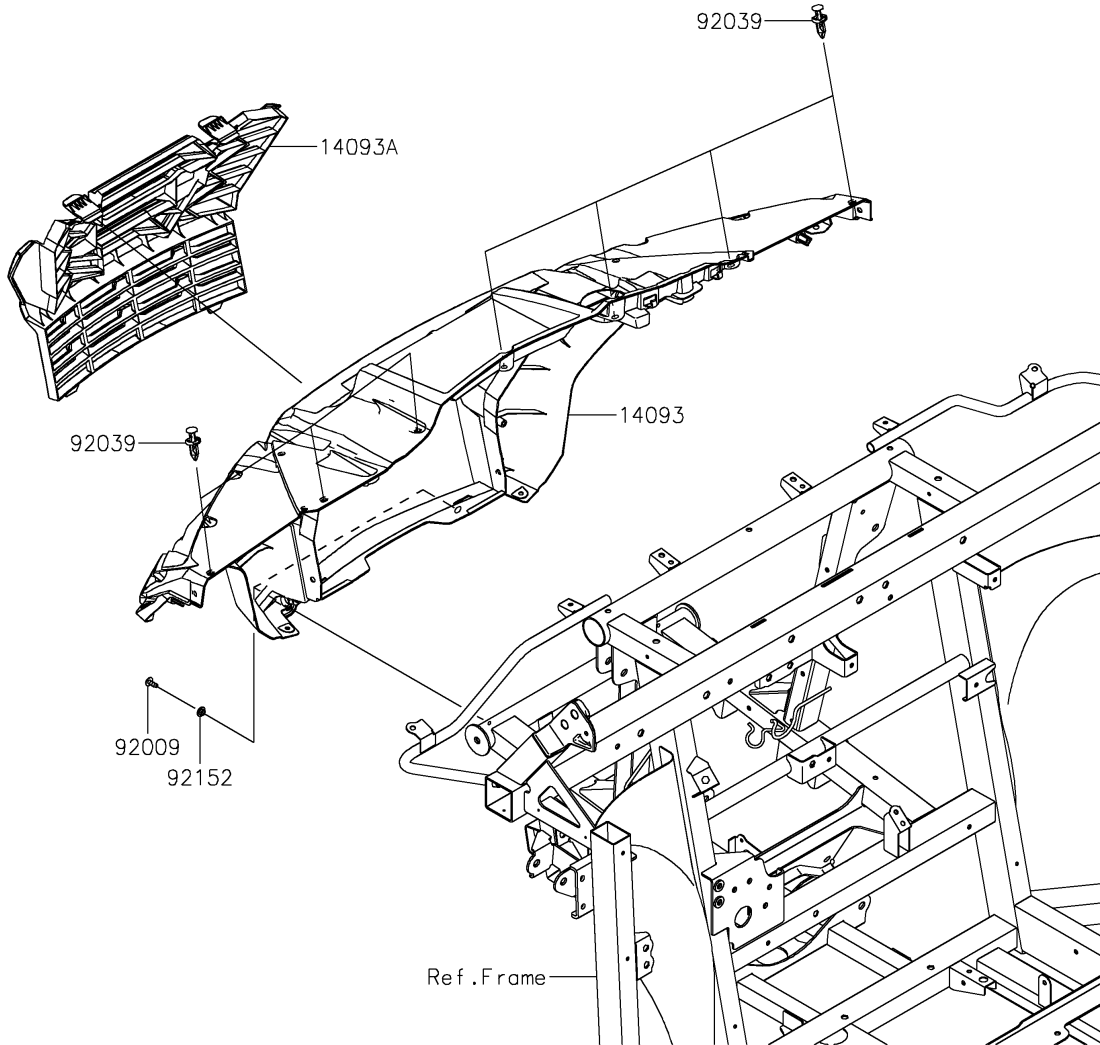

# 2024 RIDGE® HVAC PARTS DIAGRAM

Front Fender(s)

F2171

### Front Fender(s)

ITEM NAME	PART NUMBER	QUANTITY
COVER,FRONT GUARD,BLACK (Ref # 14093)	14093-1308-6Z	1
COVER,FR GRILLE (Ref # 14093A)	14093-1309	1
HOOD,C.P.RED (Ref # 39340A)	39340-0002-V9	1
SCREW,TAPPING,6X16 (Ref # 92009)	92009-1166	2
WASHER,12.5X22X1.2 (Ref # 92022)	92022-072	2
RIVET (Ref # 92039)	92039-0776	7
GROMMET (Ref # 92071)	92071-0746	2
KNOB (Ref # 92077)	92077-0033	2
SEAL,10X10X110 (Ref # 92093)	92093-0785	1
COLLAR,6.3X9.5X4.1 (Ref # 92152)	92152-1571	2