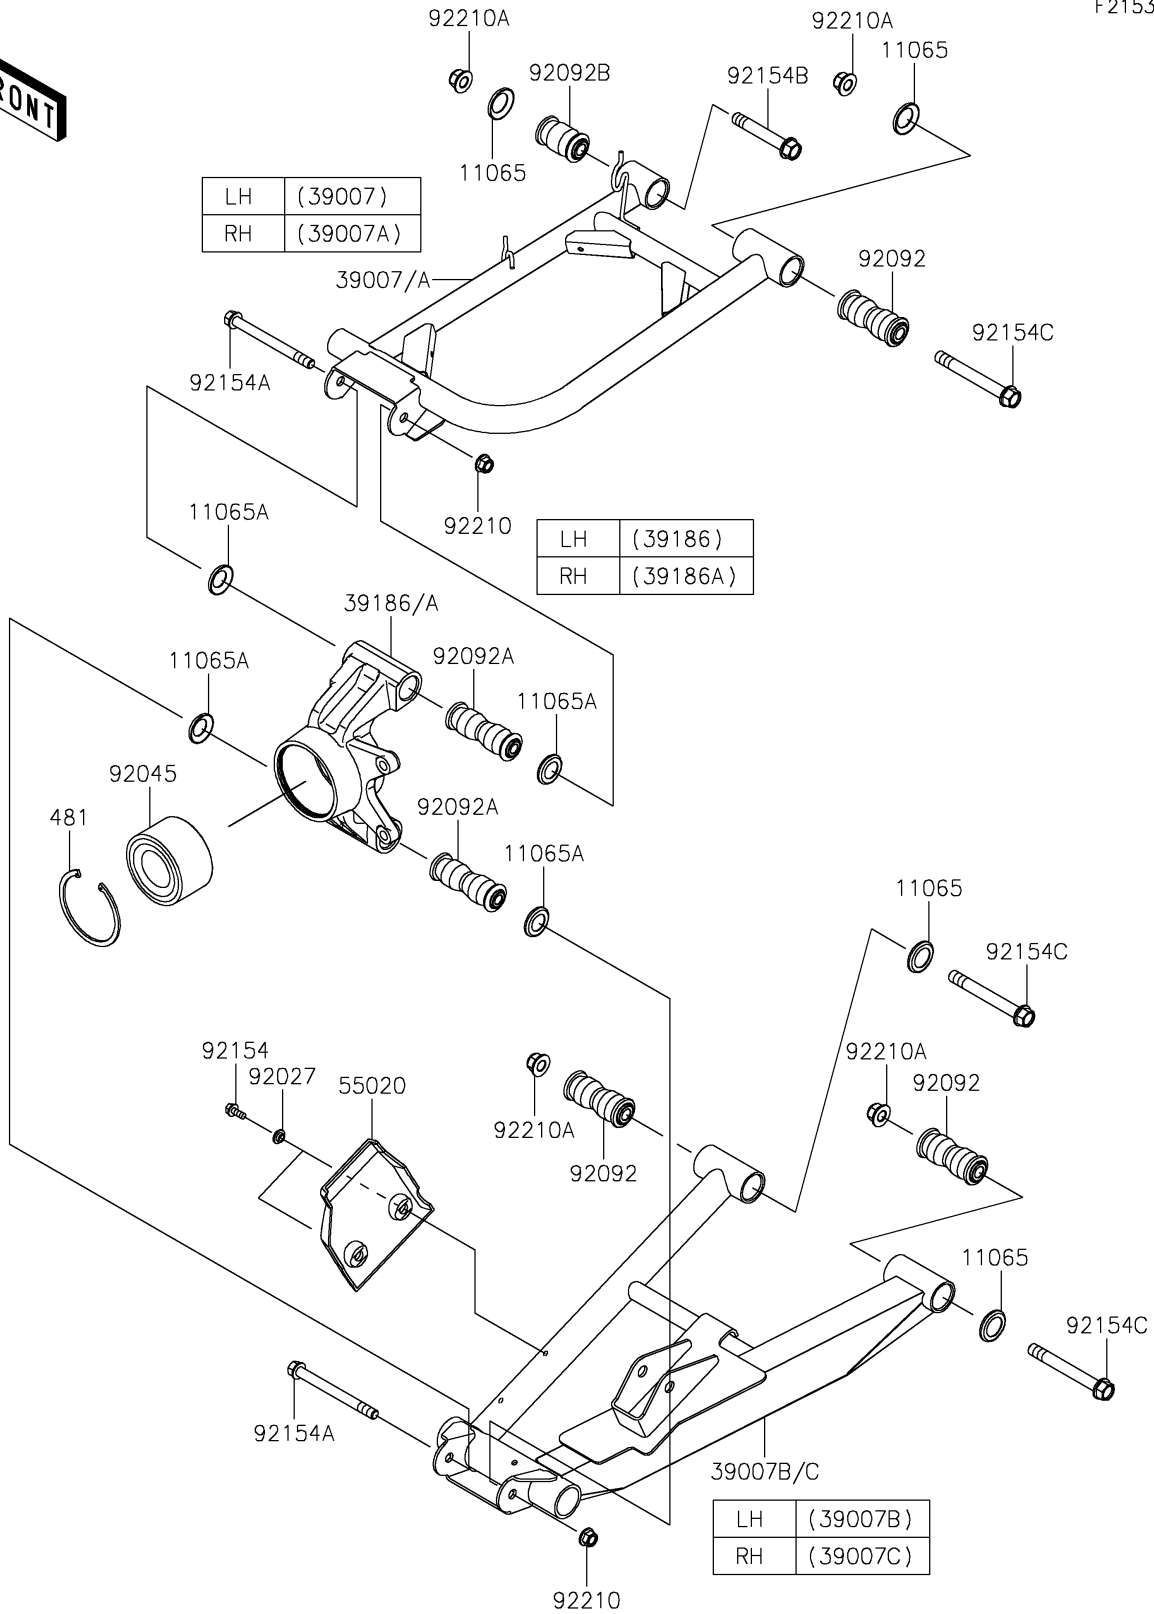

2025 Ridge HVAC PARTS DIAGRAM

Rear Suspension

F2153

2025 Ridge HVAC PARTS LIST

Rear Suspension

ITEM NAME	PART NUMBER	QUANTITY
CAP,ARM (Ref # 11065)	11065-0838	8
CAP (Ref # 11065A)	11065-0849	8
ARM-SUSP,RR,UPP,LH,BLACK (Ref # 39007)	39007-0491-10	1
ARM-SUSP,RR,UPP,RH,BLACK (Ref # 39007A)	39007-0492-10	1
ARM-SUSP,RR,LWR,LH,BLACK (Ref # 39007B)	39007-0493-10	1
ARM-SUSP,RR,LWR,RH,BLACK (Ref # 39007C)	39007-0494-10	1
KNUCKLE,RR,LH (Ref # 39186)	39186-0337	1
KNUCKLE,RR,RH (Ref # 39186A)	39186-0338	1
GUARD,RR CVJ (Ref # 55020)	55020-0931	2
COLLAR,L=4.6 (Ref # 92027)	92027-1168	4
BEARING-BALL,42X80X45 (Ref # 92045)	92045-0960	2
BUSHING-RUBBER,12X20X78 (Ref # 92092)	92092-0028	6
BUSHING-RUBBER,10.1X17X88 (Ref # 92092A)	92092-0029	4
BUSHING-RUBBER (Ref # 92092B)	92092-0555	2
BOLT,6X15.6 (Ref # 92154)	92154-1250	4
BOLT,FLANGED,10X110 (Ref # 92154A)	92154-1353	4
BOLT,FLANGED,12X76.5 (Ref # 92154B)	92154-7079	2
BOLT,FLANGED,12X100 (Ref # 92154C)	92154-7081	6
NUT,LOCK,FLANGED,10MM (Ref # 92210)	92210-1081	4
NUT,LOCK,FLANGED,12MM (Ref # 92210A)	92210-1931	8
CIRCLIP-TYPE-C,80MM (Ref # 481)	481J8000	2