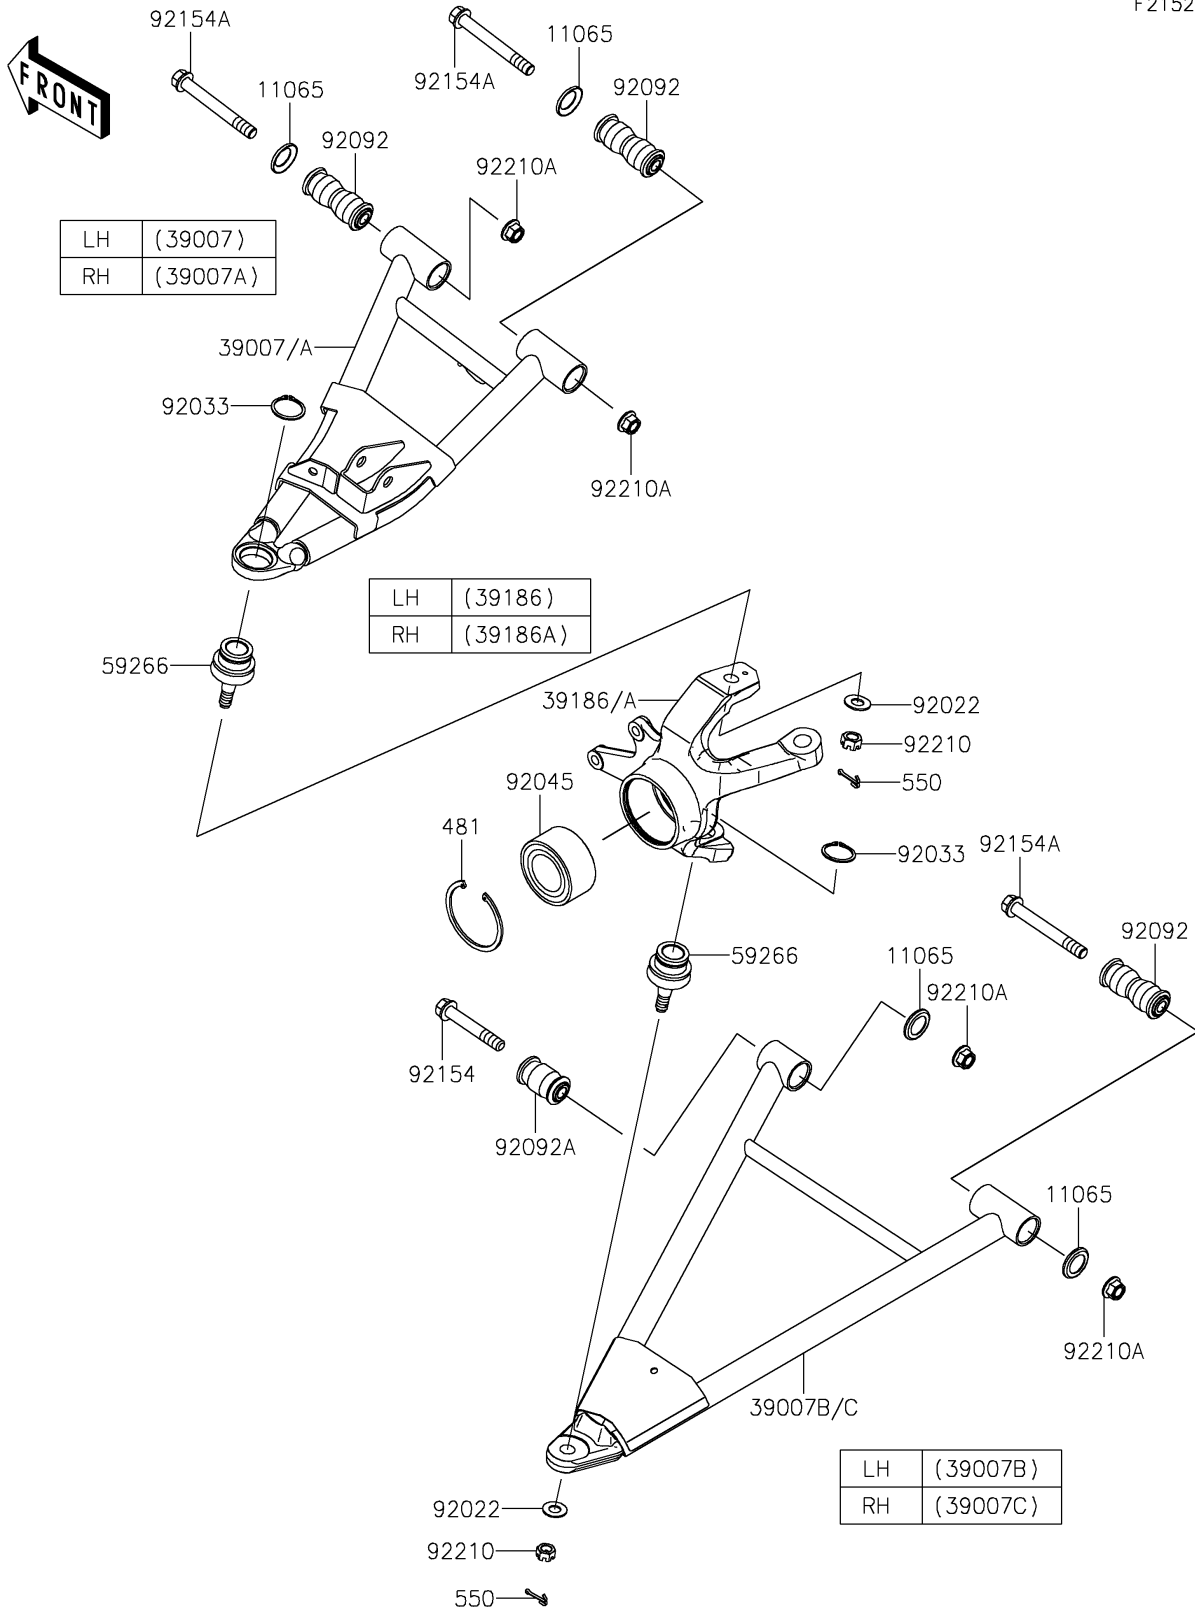

2025 Ridge HVAC PARTS DIAGRAM

Front Suspension

F2152

2025 Ridge HVAC PARTS LIST

Front Suspension

ITEM NAME	PART NUMBER	QUANTITY
CAP,ARM (Ref # 11065)	11065-0838	8
ARM-SUSP,FR,UPP,LH,BLACK (Ref # 39007)	39007-0487-10	1
ARM-SUSP,FR,UPP,RH,BLACK (Ref # 39007A)	39007-0488-10	1
ARM-SUSP,FR,LWR,LH,BLACK (Ref # 39007B)	39007-0489-10	1
ARM-SUSP,FR,LWR,RH,BLACK (Ref # 39007C)	39007-0490-10	1
KNUCKLE,FR,LH (Ref # 39186)	39186-0335	1
KNUCKLE,FR,RH (Ref # 39186A)	39186-0336	1
JOINT-BALL (Ref # 59266)	59266-0711	4
WASHER (Ref # 92022)	92022-1831	4
RING-SNAP,C-TYPE,32MM (Ref # 92033)	92033-1262	4
BEARING-BALL,40X74X36 (Ref # 92045)	92045-0919	2
BUSHING-RUBBER,12X20X78 (Ref # 92092)	92092-0028	6
BUSHING-RUBBER (Ref # 92092A)	92092-0555	2
BOLT,FLANGED,12X76.5 (Ref # 92154)	92154-7079	2
BOLT,FLANGED,12X100 (Ref # 92154A)	92154-7081	6
NUT,CASTLE,12MM (Ref # 92210)	92210-0395	4
NUT,LOCK,FLANGED,12MM (Ref # 92210A)	92210-1931	8
CIRCLIP-TYPE-C (Ref # 481)	481J7500	2
PIN-COTTER,3.0X25 (Ref # 550)	550AA3025	4