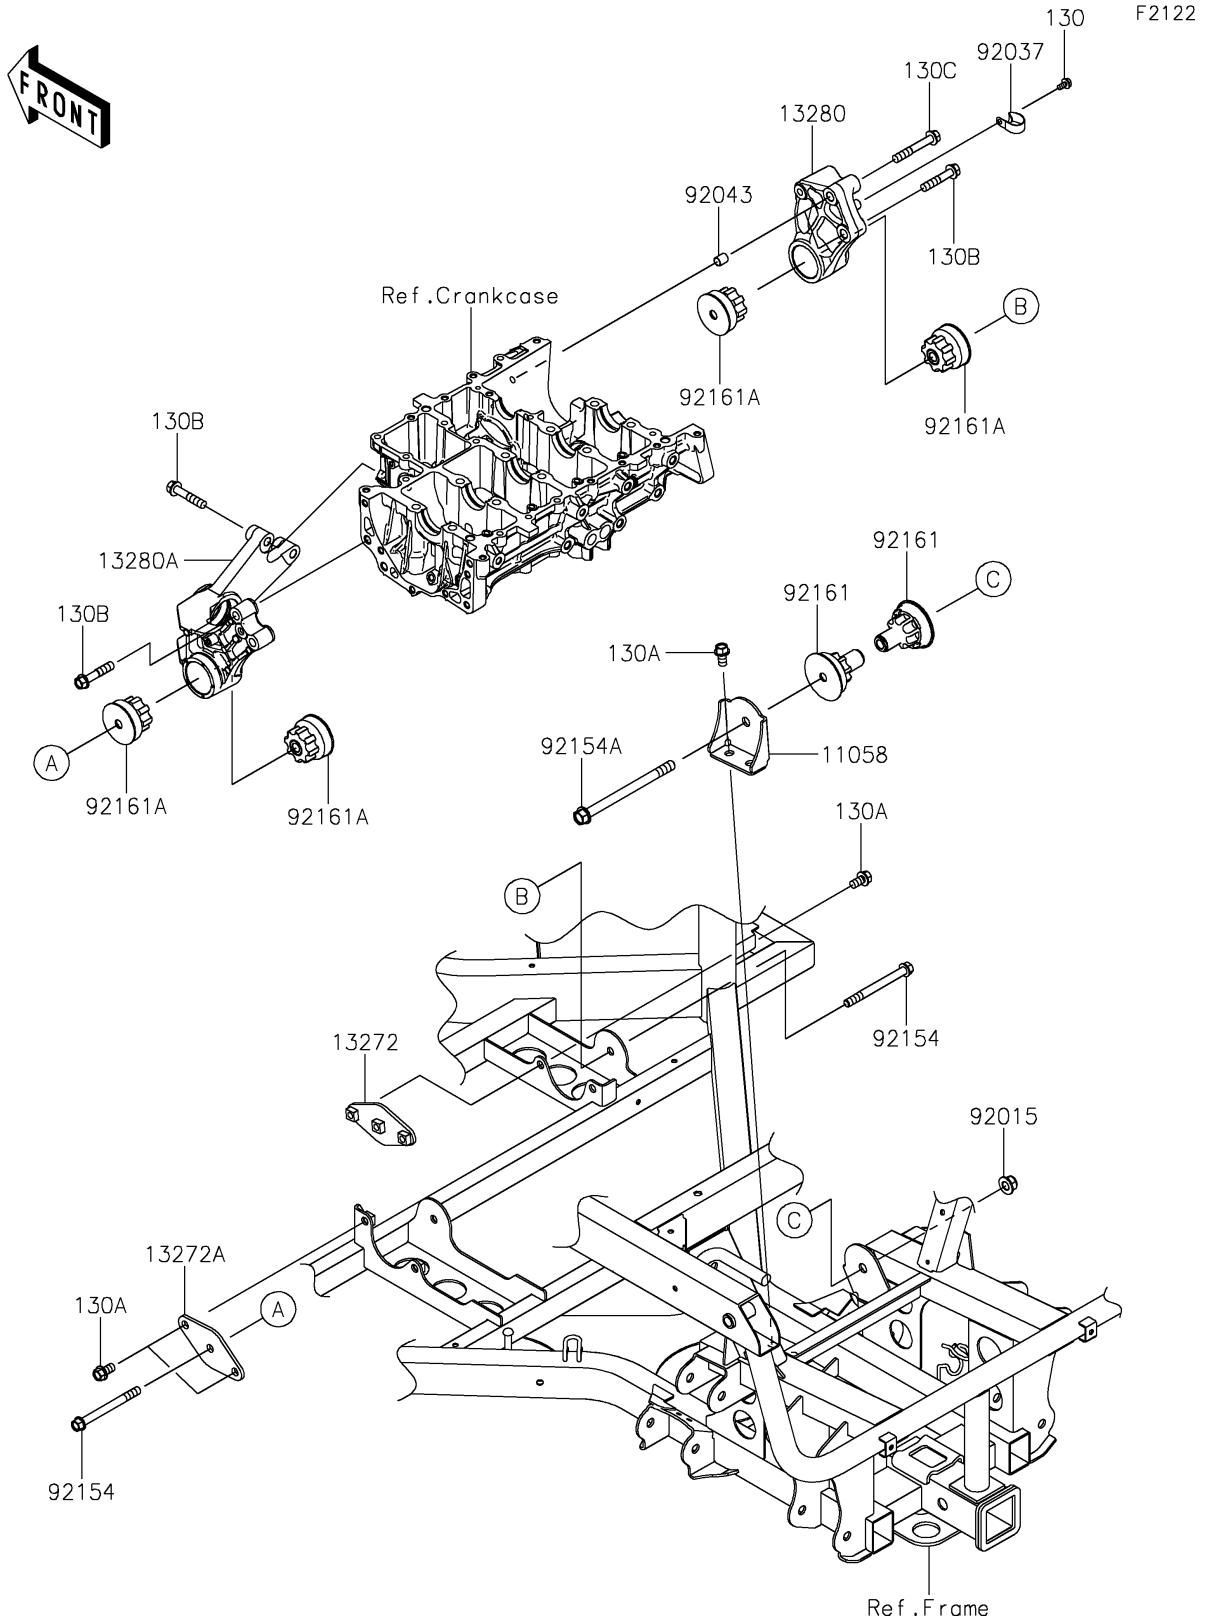

2025 Ridge HVAC PARTS DIAGRAM

Engine Mount

2025 Ridge HVAC PARTS LIST

Engine Mount

ITEM NAME	PART NUMBER	QUANTITY
BRACKET,MOUNT ENGINE,RR (Ref # 11058)	11058-0118	1
PLATE,MOUNT ENGINE,RH (Ref # 13272)	13272-4071	1
PLATE,MOUNT ENGINE,LH (Ref # 13272A)	13272-4202	1
HOLDER,RH (Ref # 13280)	13280-1350	1
HOLDER,LH (Ref # 13280A)	13280-1407	1
NUT,LOCK,FLANGED,12MM (Ref # 92015)	92015-1433	1
CLAMP (Ref # 92037)	92037-1993	1
PIN,10.1X12X14 (Ref # 92043)	92043-4009	2
BOLT,FLANGED,10X105 (Ref # 92154)	92154-1132	2
BOLT,FLANGED,12X160 (Ref # 92154A)	92154-3916	1
DAMPER (Ref # 92161)	92161-2171	2
DAMPER (Ref # 92161A)	92161-2485	4
BOLT-FLANGED,6X12 (Ref # 130)	130BA0612	1
BOLT-FLANGED,10X18 (Ref # 130A)	130CA1018	6
BOLT-FLANGED,10X50 (Ref # 130B)	130CA1050	5
BOLT-FLANGED,10X65 (Ref # 130C)	130CA1065	1