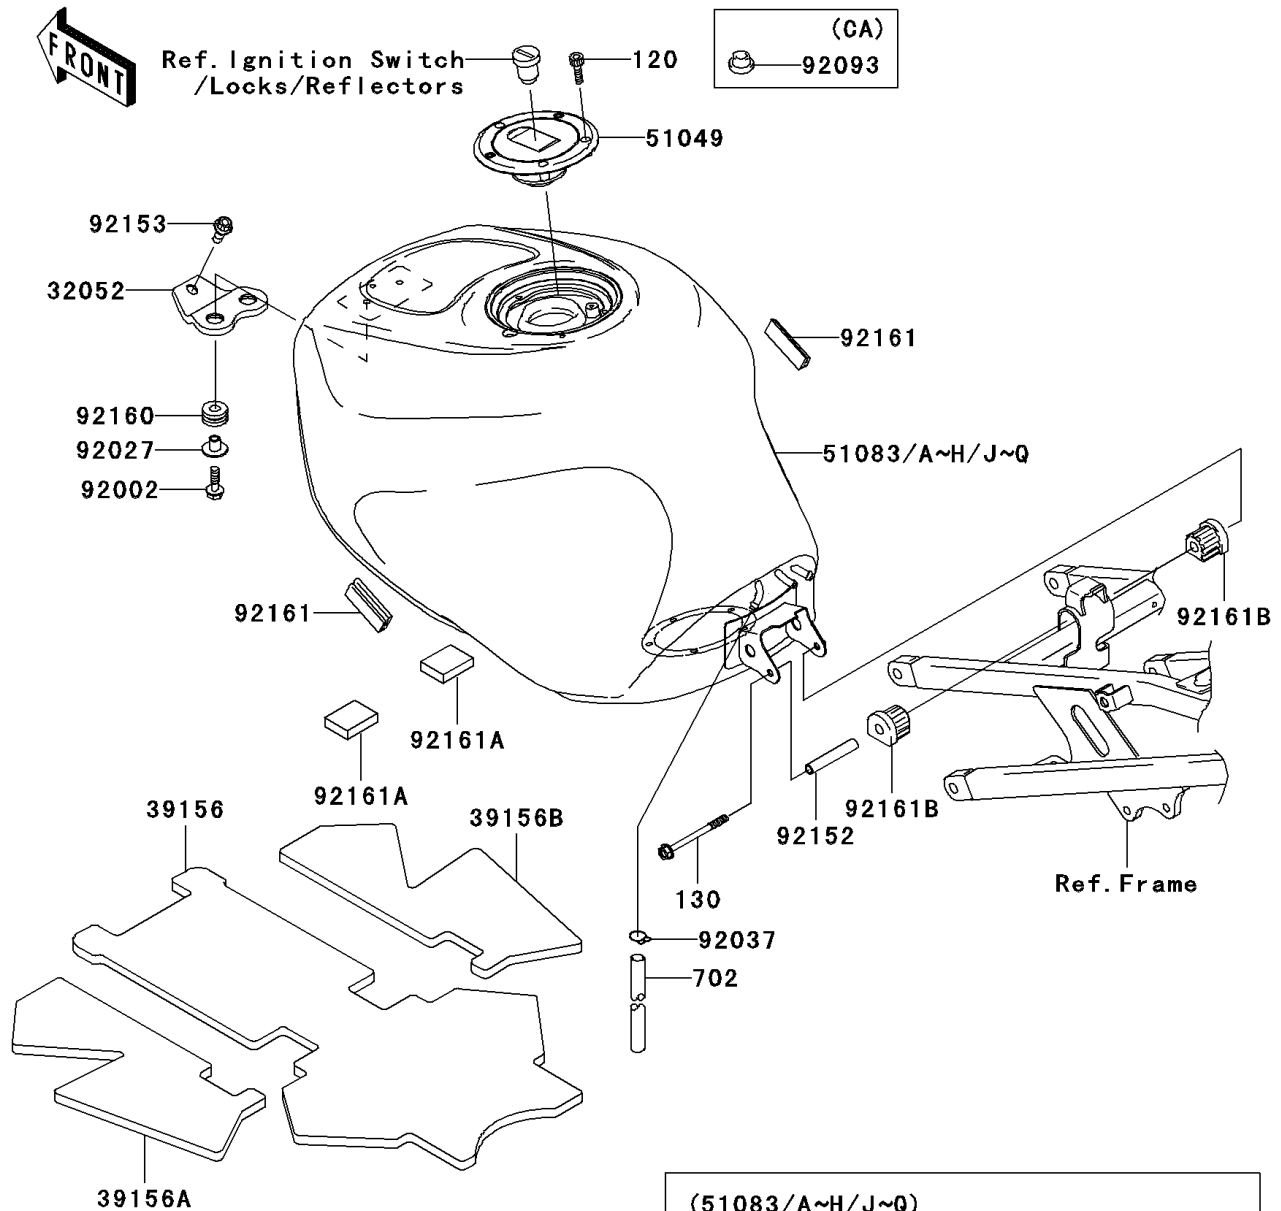

2004 Ninja® ZX™-6R PARTS DIAGRAM

Fuel Tank

F2410

('03)	(51083)	Green
	(51083A/B)	Black
	(51083C/D)	Red
	(51083E/F)	C. L. Blue
('04)	(51083G/H)	Silver
	(51083J/K)	Green
	(51083L/M)	C. T. Blue
	(51083N/O)	Orange
	(51083P/Q)	Silver

(51083/A~H/J~Q)

WD

2004 Ninja® ZX™-6R PARTS LIST

Fuel Tank

ITEM NAME	PART NUMBER	QUANTITY
BRACKET-TANK,FR (Ref # 32052)	32052-1572	1
PAD,FUEL TANK,CNT (Ref # 39156)	39156-0015	1
PAD,FUEL TANK,LH (Ref # 39156A)	39156-0016	1
PAD,FUEL TANK,RH (Ref # 39156B)	39156-0017	1
CAP-TANK,FUEL (Ref # 51049)	51049-0010	1
BOLT,6X20 (Ref # 92002)	92002-1237	1
COLLAR,L=13.1 (Ref # 92027)	92027-251	1
BOLT-SOCKET,5X16 (Ref # 120)	120S0516	1
BOLT-FLANGED,6X70 (Ref # 130)	130J0670	1
TUBE-RUBBER,6X850 (Ref # 702)	702A06850	1
CLAMP,TUBE (Ref # 92037)	92037-010	1
COLLAR,6.8X10X60 (Ref # 92152)	92152-1182	1
BOLT,SOCKET,8X16 (Ref # 92153)	92153-0327	1
DAMPER (Ref # 92160)	92160-1162	1
DAMPER,FUEL TANK (Ref # 92161)	92161-0057	1
DAMPER (Ref # 92161A)	92161-0066	1
DAMPER,FUEL TANK,RR (Ref # 92161B)	92161-1330	1
TANK-COMP-FUEL,L.GREEN (Ref # 51083J)	51083-5133-7F	1
TANK-COMP-FUEL,L.GREEN (Ref # 51083K)	51083-5134-7F	1
TANK-COMP-FUEL,C.T.BLUE (Ref # 51083L)	51083-5136-235	1
TANK-COMP-FUEL,C.T.BLUE (Ref # 51083M)	51083-5137-235	1
TANK-COMP-FUEL,P.B.ORANGE (Ref # 51083N)	51083-5139-470	1
TANK-COMP-FUEL,P.B.ORANGE (Ref # 51083O)	51083-5140-470	1
TANK-COMP-FUEL,G.SILVER (Ref # 51083P)	51083-5141-474	1
TANK-COMP-FUEL,G.SILVER (Ref # 51083Q)	51083-5142-474	1
SEAL,FUEL TANK CAP (Ref # 92093)	92093-1030	1