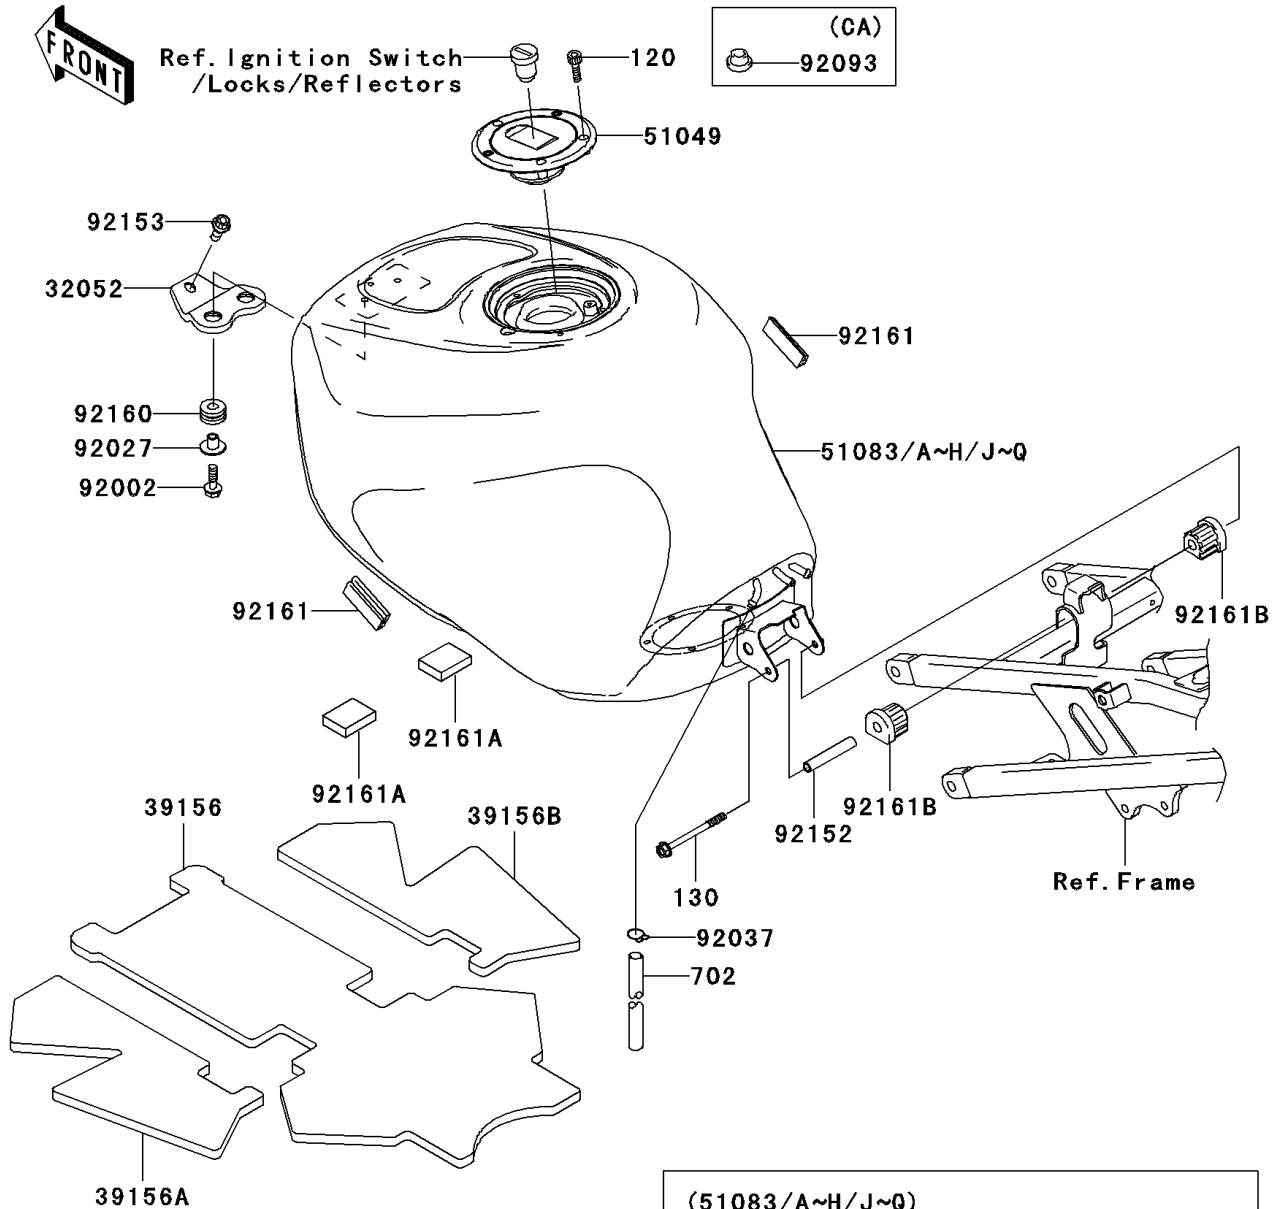

2004 Ninja® ZX™-6R

PARTS DIAGRAM

Fuel Tank

F2410

('03)	(51083)	Green
	(51083A/B)	Black
	(51083C/D)	Red
	(51083E/F)	C. L. Blue
('04)	(51083G/H)	Silver
	(51083J/K)	Green
	(51083L/M)	C. T. Blue
	(51083N/O)	Orange
	(51083P/Q)	Silver

WD

2004 Ninja® ZX™-6R

PARTS LIST

Fuel Tank

ITEM NAME	PART NUMBER	QUANTITY
BRACKET-TANK,FR (Ref # 32052)	32052-1572	1
PAD,FUEL TANK,CNT (Ref # 39156)	39156-0015	1
PAD,FUEL TANK,LH (Ref # 39156A)	39156-0016	1
PAD,FUEL TANK,RH (Ref # 39156B)	39156-0017	1
CAP-TANK,FUEL (Ref # 51049)	51049-0010	1
BOLT,6X20 (Ref # 92002)	92002-1237	2
COLLAR,L=13.1 (Ref # 92027)	92027-251	2
BOLT-SOCKET,5X16 (Ref # 120)	120S0516	3
BOLT-FLANGED,6X70 (Ref # 130)	130J0670	1
TUBE-RUBBER,6X850 (Ref # 702)	702A06850	1
CLAMP,TUBE (Ref # 92037)	92037-010	1
COLLAR,6.8X10X60 (Ref # 92152)	92152-1182	1
BOLT,SOCKET,8X16 (Ref # 92153)	92153-0327	1
DAMPER (Ref # 92160)	92160-1162	2
DAMPER,FUEL TANK (Ref # 92161)	92161-0057	2
DAMPER (Ref # 92161A)	92161-0066	2
DAMPER,FUEL TANK,RR (Ref # 92161B)	92161-1330	2
TANK-COMP-FUEL,L.GREEN (Ref # 51083J)	51083-5133-7F	1
TANK-COMP-FUEL,L.GREEN (Ref # 51083K)	51083-5134-7F	1
TANK-COMP-FUEL,C.T.BLUE (Ref # 51083L)	51083-5136-235	1
TANK-COMP-FUEL,C.T.BLUE (Ref # 51083M)	51083-5137-235	1
TANK-COMP-FUEL,P.B.ORANGE (Ref # 51083N)	51083-5139-470	1
TANK-COMP-FUEL,P.B.ORANGE (Ref # 51083O)	51083-5140-470	1
TANK-COMP-FUEL,G.SILVER (Ref # 51083P)	51083-5141-474	1
TANK-COMP-FUEL,G.SILVER (Ref # 51083Q)	51083-5142-474	1
SEAL,FUEL TANK CAP (Ref # 92093)	92093-1030	1