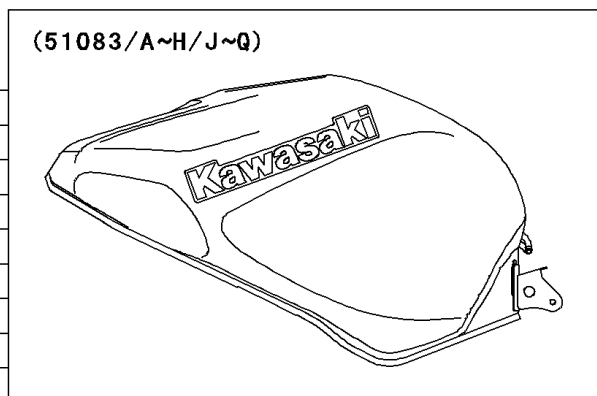

2004 Ninja® ZX™-6R

PARTS DIAGRAM

Fuel Tank

F2410

('03)	(51083)	Green
	(51083A/B)	Black
	(51083C/D)	Red
	(51083E/F)	C. L. Blue
('04)	(51083G/H)	Silver
	(51083J/K)	Green
	(51083L/M)	C. T. Blue
	(51083N/O)	Orange
	(51083P/Q)	Silver