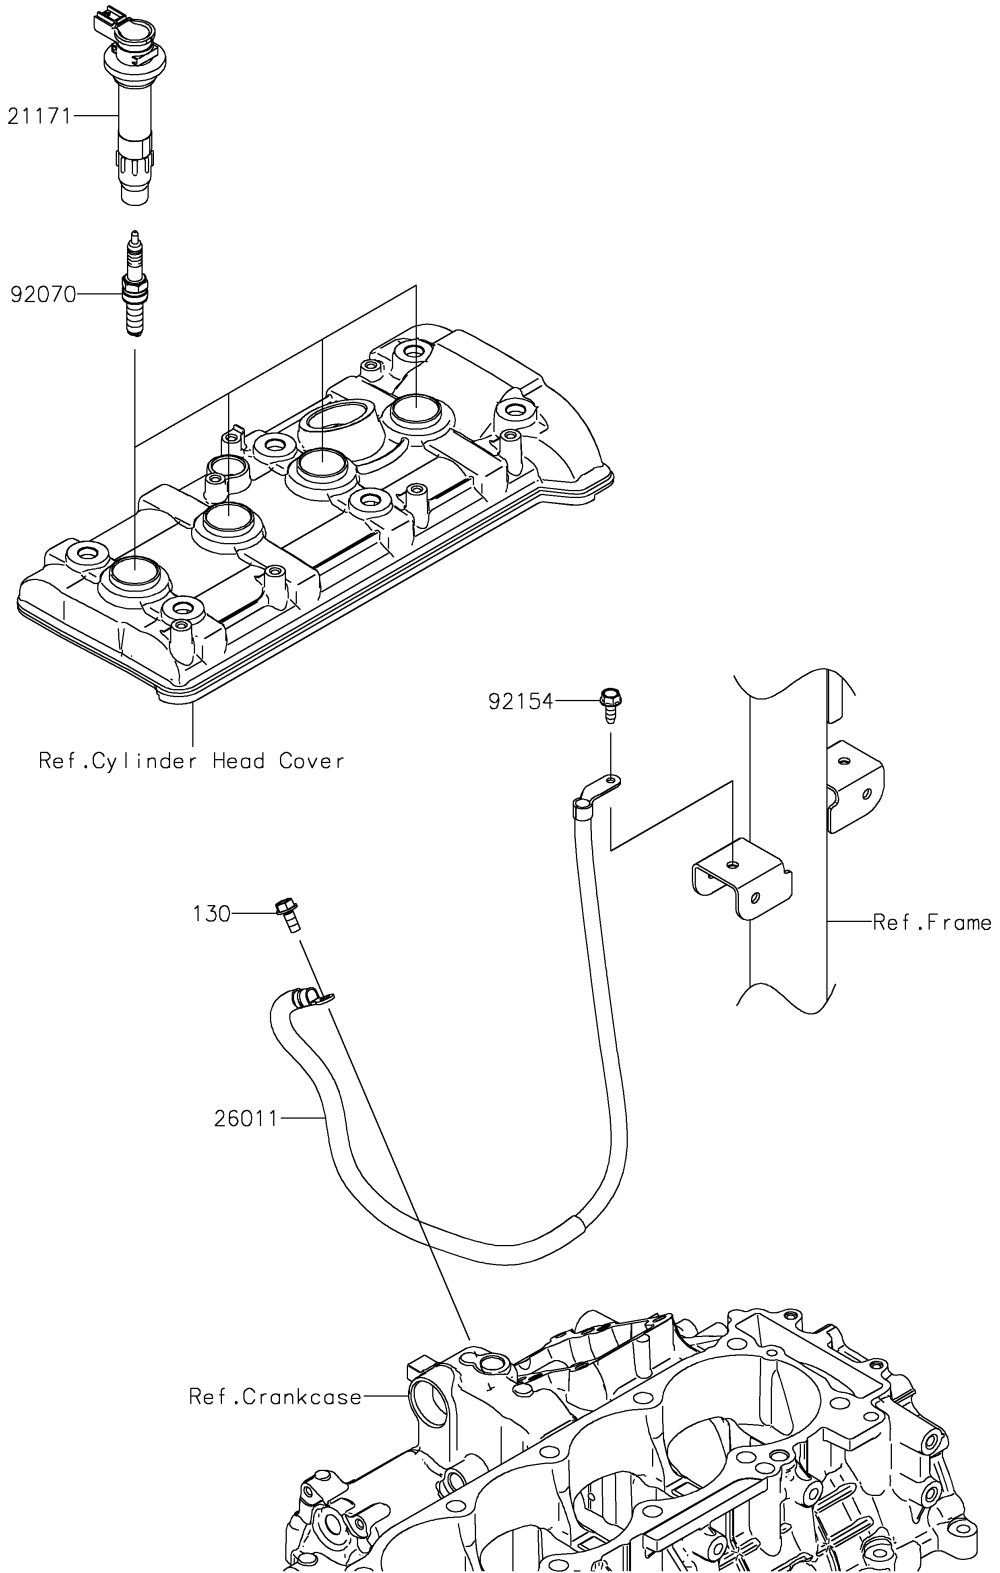

2025 Ridge HVAC PARTS DIAGRAM

Ignition System

E1830

2025 Ridge HVAC PARTS LIST

Ignition System

ITEM NAME	PART NUMBER	QUANTITY
COIL-ASSY-IGNITION (Ref # 21171)	21171-0751	4
WIRE-LEAD,CRANKCASE-FRAME (Ref # 26011)	26011-2421	1
PLUG-SPARK,LMAR9G(NGK) (Ref # 92070)	92070-0716	4
BOLT,FLANGED,6X16 (Ref # 92154)	92154-0551	1
BOLT-FLANGED,6X14 (Ref # 130)	130BA0614	1