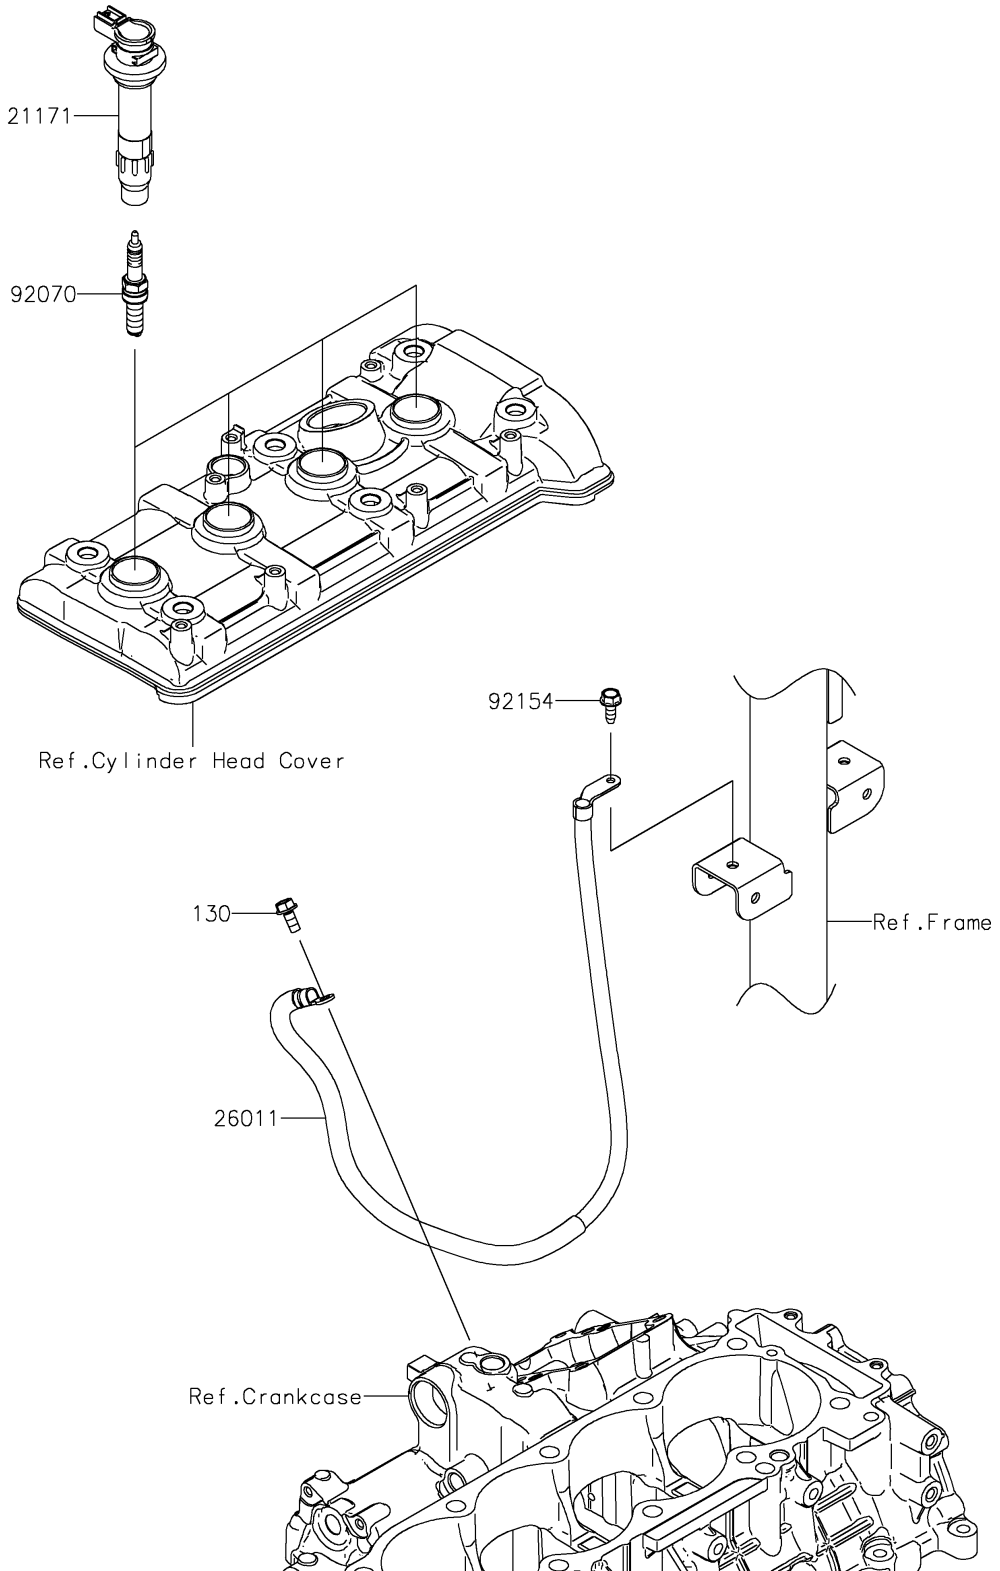

2025 Ridge HVAC PARTS DIAGRAM

Ignition System

E1830

2025 Ridge HVAC PARTS LIST

Ignition System

ITEM NAME	PART NUMBER	QUANTITY
COIL-ASSY-IGNITION (Ref # 21171)	21171-0751	4
WIRE-LEAD,CRANKCASE-FRAME (Ref # 26011)	26011-2421	1
PLUG-SPARK,LMAR9G(NGK) (Ref # 92070)	92070-0716	4
BOLT,FLANGED,6X16 (Ref # 92154)	92154-0551	1
BOLT-FLANGED,6X14 (Ref # 130)	130BA0614	1