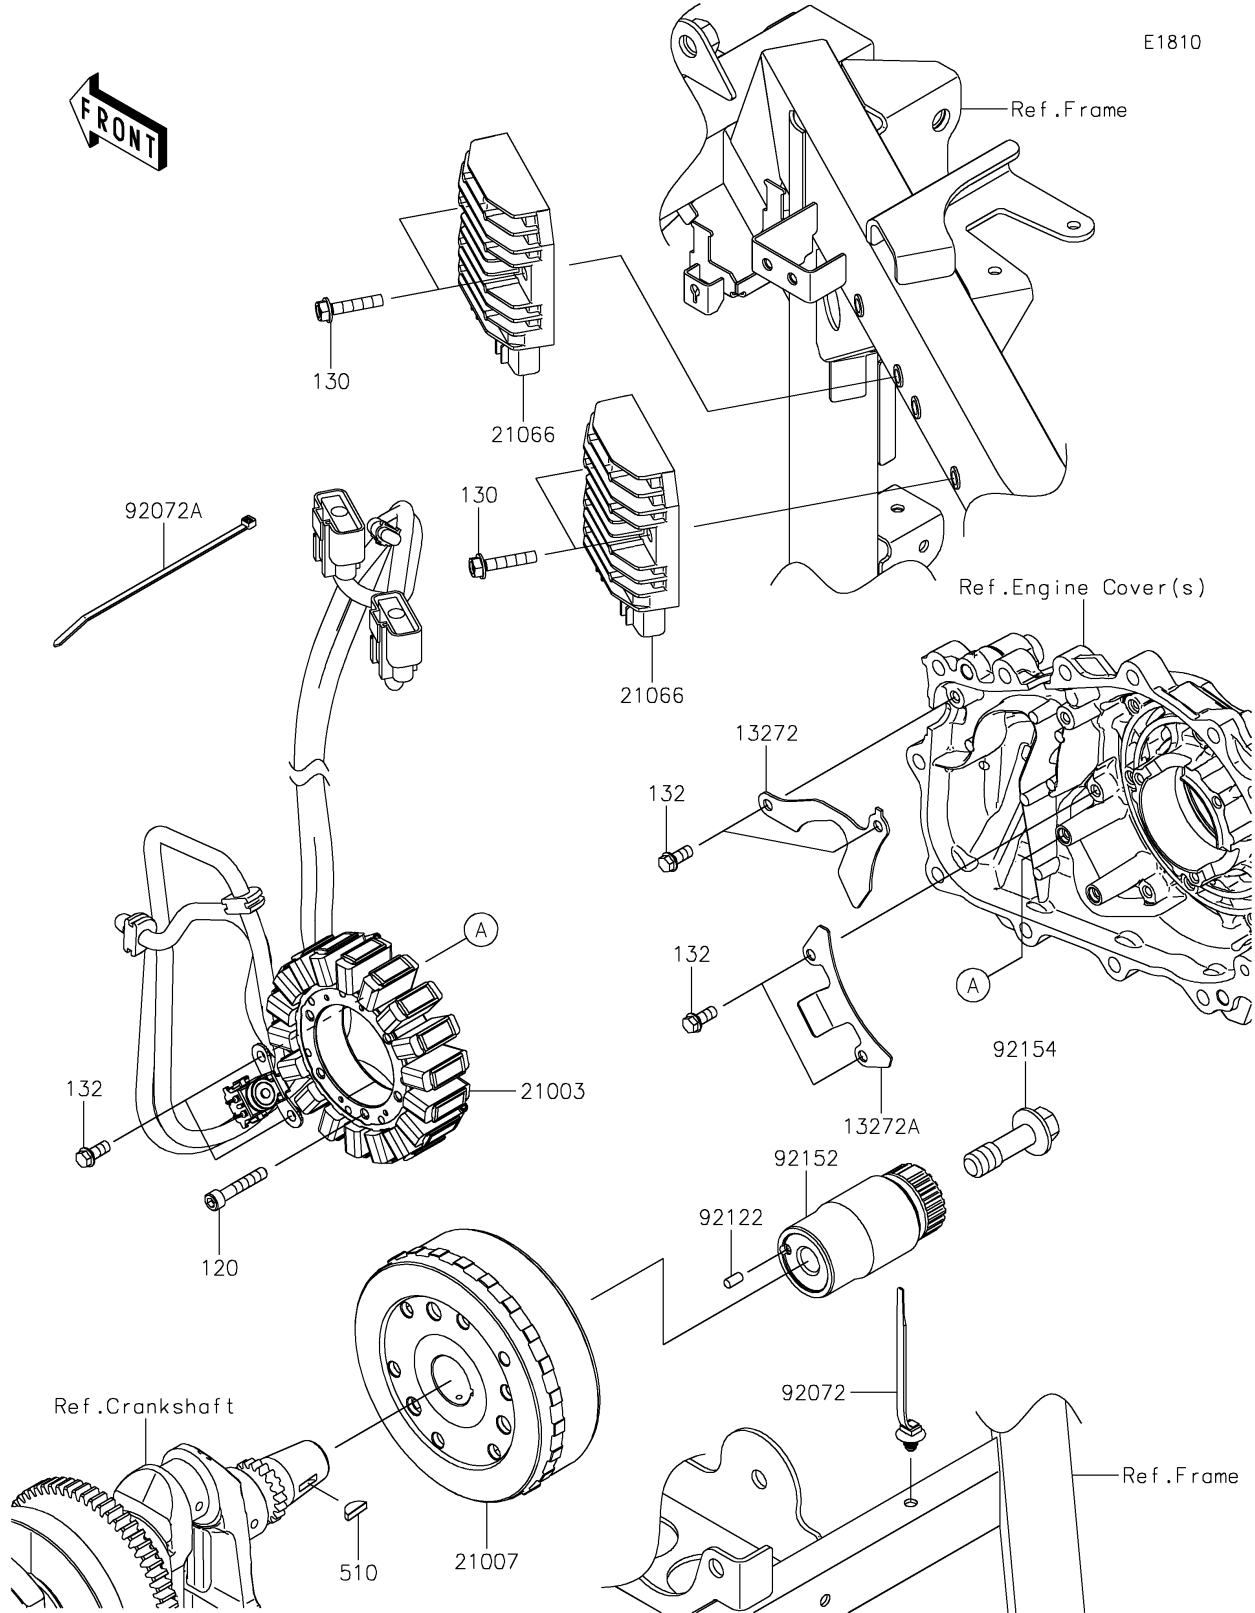

2025 Ridge HVAC PARTS DIAGRAM

Generator

2025 Ridge HVAC PARTS LIST

Generator

ITEM NAME	PART NUMBER	QUANTITY
PLATE,LEAD WIRE (Ref # 13272)	13272-4122	1
PLATE,LEAD WIRE (Ref # 13272A)	13272-4123	1
STATOR (Ref # 21003)	21003-0223	1
ROTOR (Ref # 21007)	21007-0731	1
REGULATOR-VOLTAGE (Ref # 21066)	21066-0771	2
BAND,OS170-FT7(BLACK) (Ref # 92072)	92072-1414	1
BAND,L=292.1 (Ref # 92072A)	92072-3509	1
ROLLER (Ref # 92122)	92122-0569	1
COLLAR (Ref # 92152)	92152-2932	1
BOLT,14X45 (Ref # 92154)	92154-7019	1
BOLT-SOCKET,6X35 (Ref # 120)	120CA0635	3
BOLT-FLANGED,6X30 (Ref # 130)	130BA0630	4
BOLT-FLANGED-SMALL,6X14 (Ref # 132)	132BA0614	6
KEY-WOODRUFF (Ref # 510)	510A4200	1