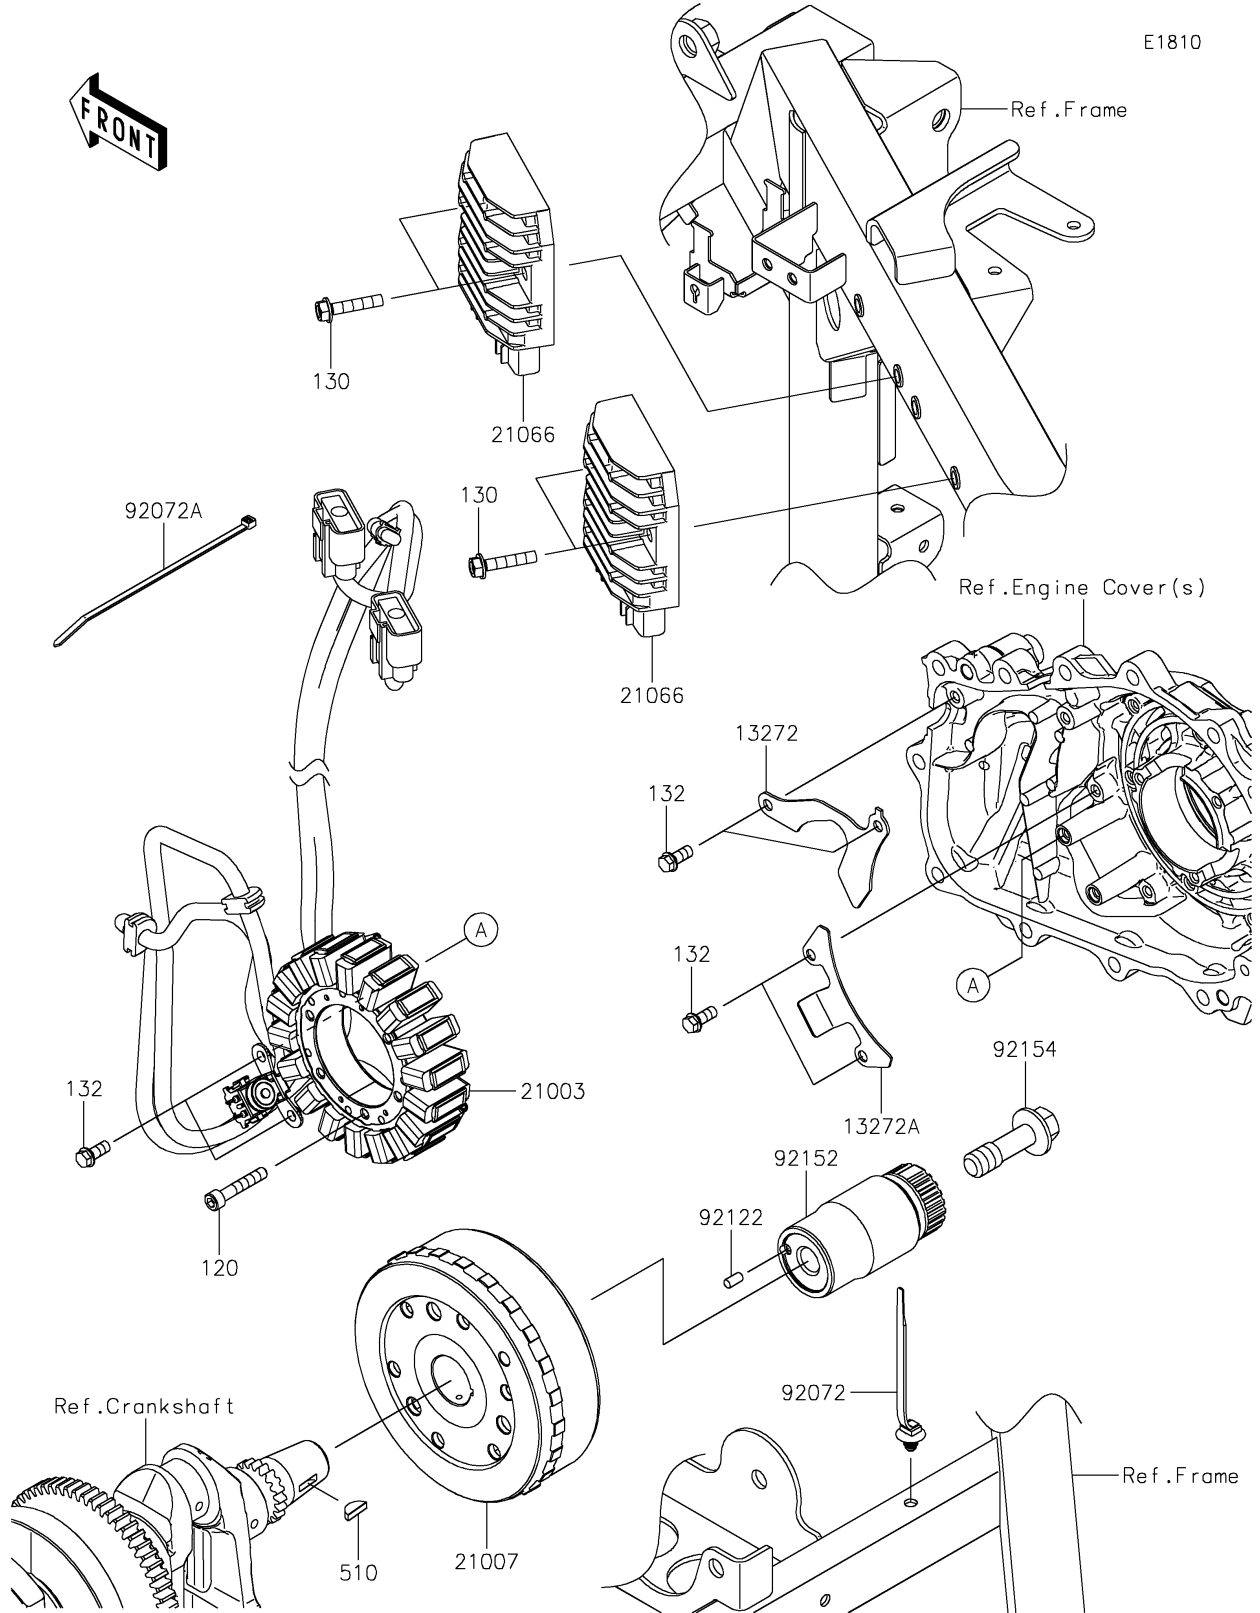

2025 Ridge HVAC PARTS DIAGRAM

Generator

2025 Ridge HVAC PARTS LIST

Generator

ITEM NAME	PART NUMBER	QUANTITY
PLATE,LEAD WIRE (Ref # 13272)	13272-4122	1
PLATE,LEAD WIRE (Ref # 13272A)	13272-4123	1
STATOR (Ref # 21003)	21003-0223	1
ROTOR (Ref # 21007)	21007-0731	1
REGULATOR-VOLTAGE (Ref # 21066)	21066-0771	2
BAND,OS170-FT7(BLACK) (Ref # 92072)	92072-1414	1
BAND,L=292.1 (Ref # 92072A)	92072-3509	1
ROLLER (Ref # 92122)	92122-0569	1
COLLAR (Ref # 92152)	92152-2932	1
BOLT,14X45 (Ref # 92154)	92154-7019	1
BOLT-SOCKET,6X35 (Ref # 120)	120CA0635	3
BOLT-FLANGED,6X30 (Ref # 130)	130BA0630	4
BOLT-FLANGED-SMALL,6X14 (Ref # 132)	132BA0614	6
KEY-WOODRUFF (Ref # 510)	510A4200	1