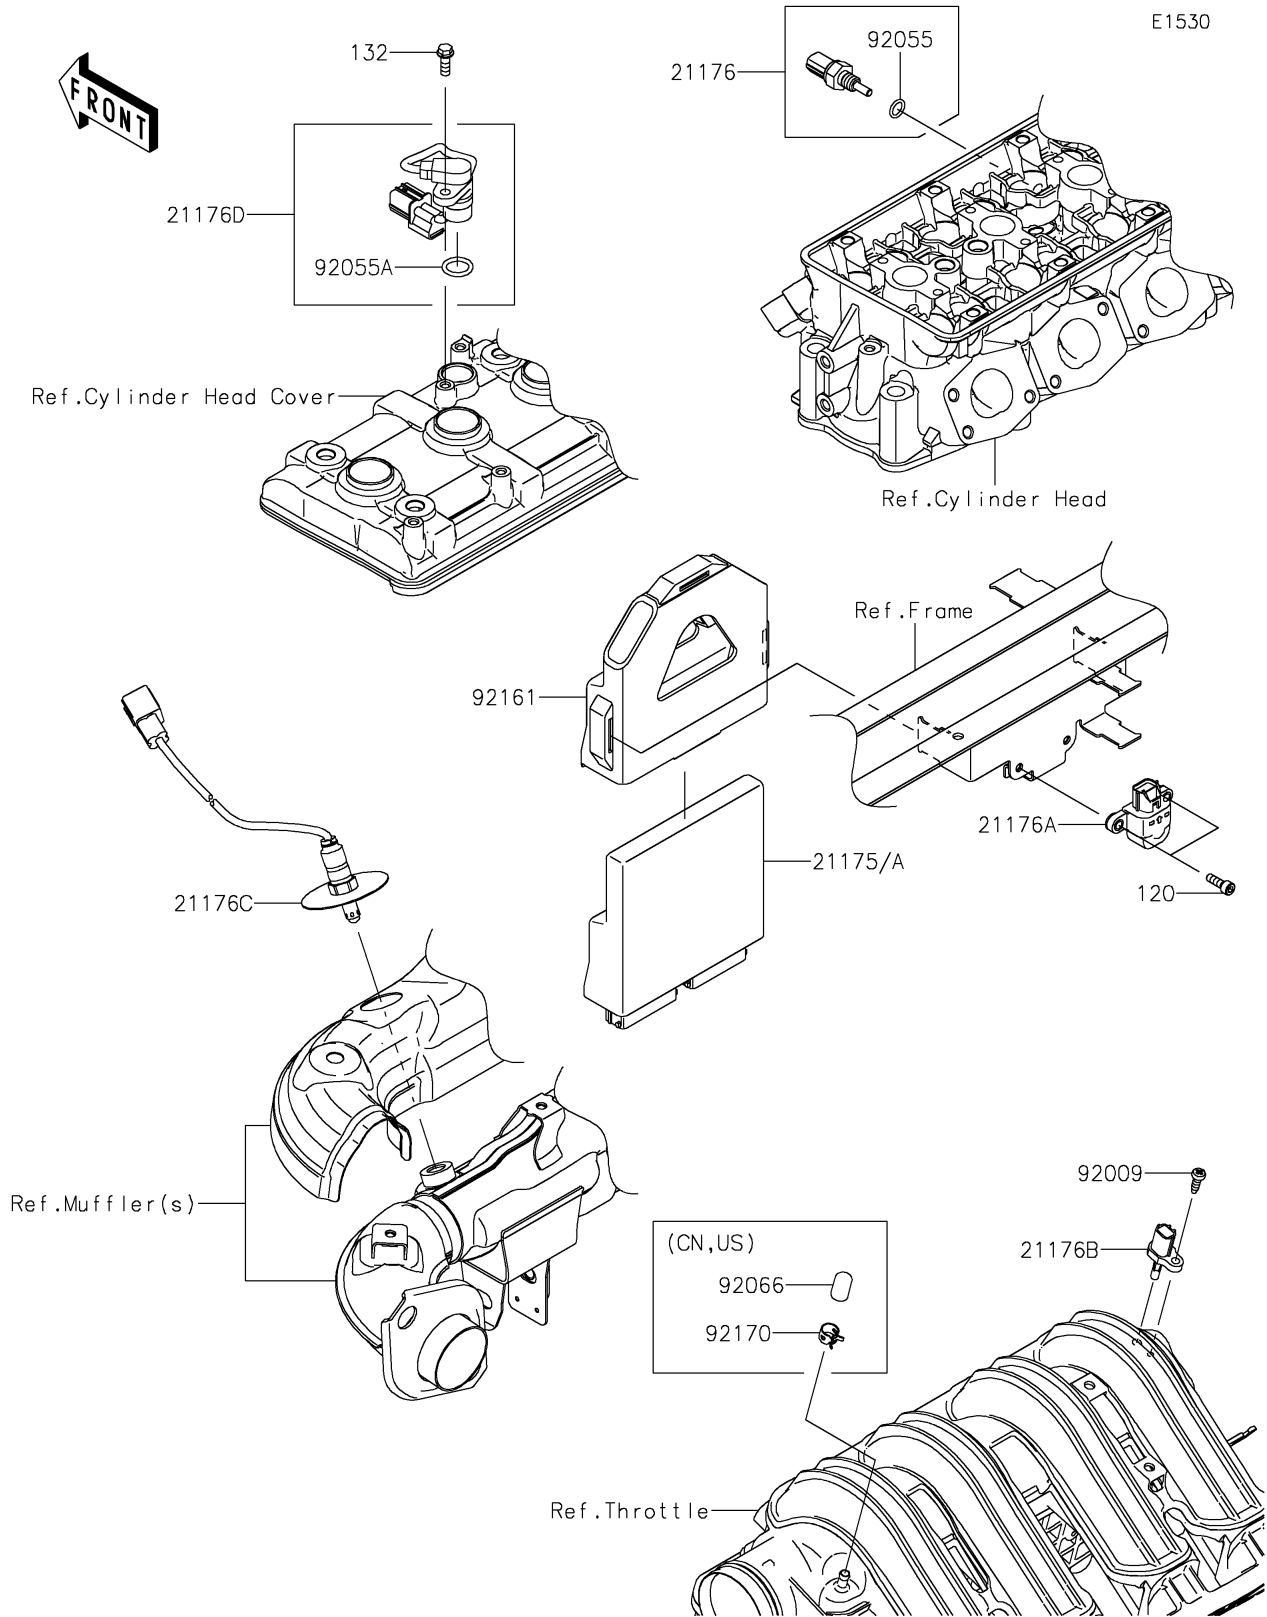

2025 Ridge HVAC PARTS DIAGRAM

Fuel Injection

2025 Ridge HVAC PARTS LIST

Fuel Injection

ITEM NAME	PART NUMBER	QUANTITY
CONTROL UNIT-ELECTRONIC (Ref # 21175A)	21175-1895	1
SENSOR,WATER TEMP (Ref # 21176)	21176-0009	1
SENSOR,VEHICLE-DOWN (Ref # 21176A)	21176-0026	1
SENSOR,AIR TEMPERATURE (Ref # 21176B)	21176-0048	1
SENSOR,OXYGEN (Ref # 21176C)	21176-0935	1
SENSOR,CAM ANGLE (Ref # 21176D)	21176-1077	1
SCREW,TAPPING,5X16 (Ref # 92009)	92009-1984	1
RING-O,9.5X1.9 (Ref # 92055)	92055-0016	1
RING-O (Ref # 92055A)	92055-1639	1
DAMPER,ECU (Ref # 92161)	92161-2495	1
BOLT-SOCKET,5X16 (Ref # 120)	120CA0516	2
BOLT-FLANGED-SMALL,6X16 (Ref # 132)	132BA0616	1
CONTROL UNIT-ELECTRONIC (Ref # 21175)	21175-1894	1
PLUG (Ref # 92066)	92066-0862	1
CLAMP (Ref # 92170)	92170-2043	1