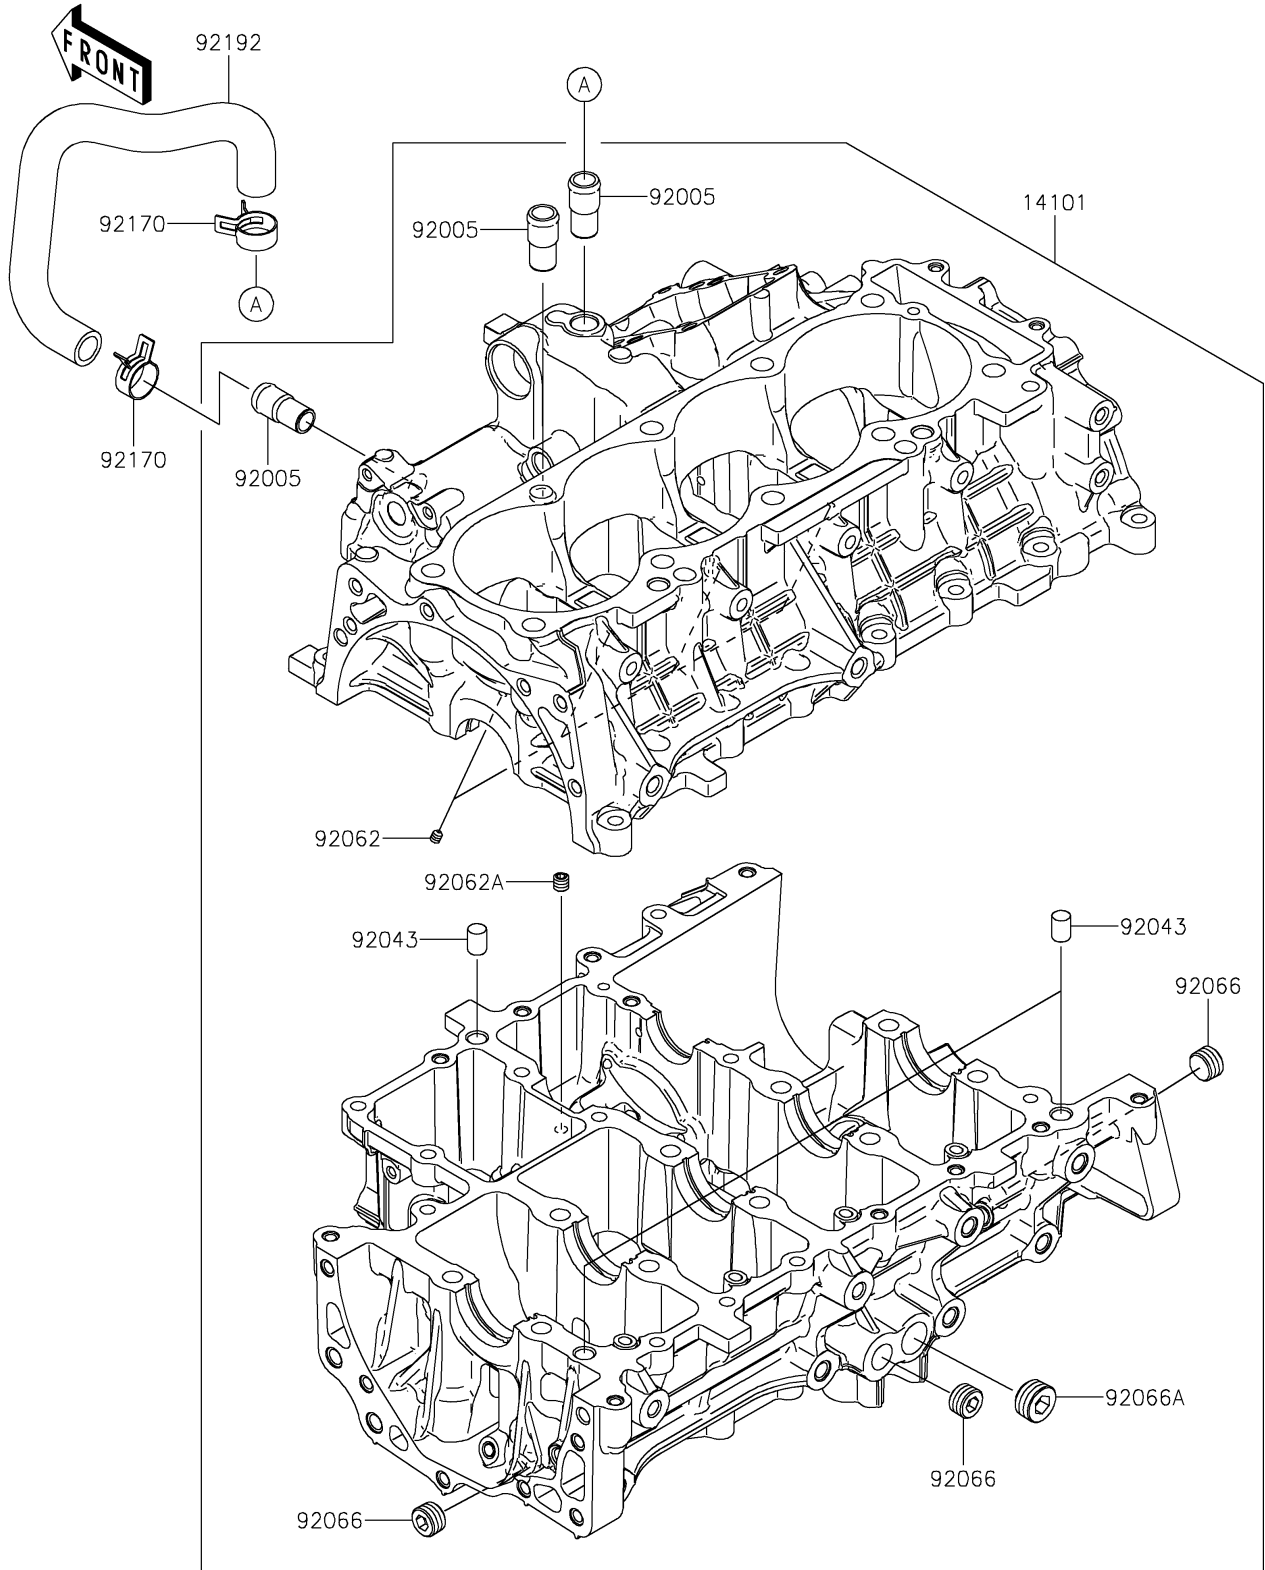

2025 Ridge HVAC PARTS DIAGRAM

Crankcase

E1411

2025 Ridge HVAC PARTS LIST

Crankcase

ITEM NAME	PART NUMBER	QUANTITY
SET-CRANKCASE (Ref # 14101)	14101-0010	1
FITTING,BREATHER (Ref # 92005)	92005-1238	3
PIN,10X14 (Ref # 92043)	92043-1506	3
NOZZLE (Ref # 92062)	92062-0004	4
NOZZLE (Ref # 92062A)	92062-0046	1
PLUG (Ref # 92066)	92066-0831	3
PLUG (Ref # 92066A)	92066-3779	1
CLAMP (Ref # 92170)	92170-1060	2
TUBE,BLOWBY GAS (Ref # 92192)	92192-2675	1