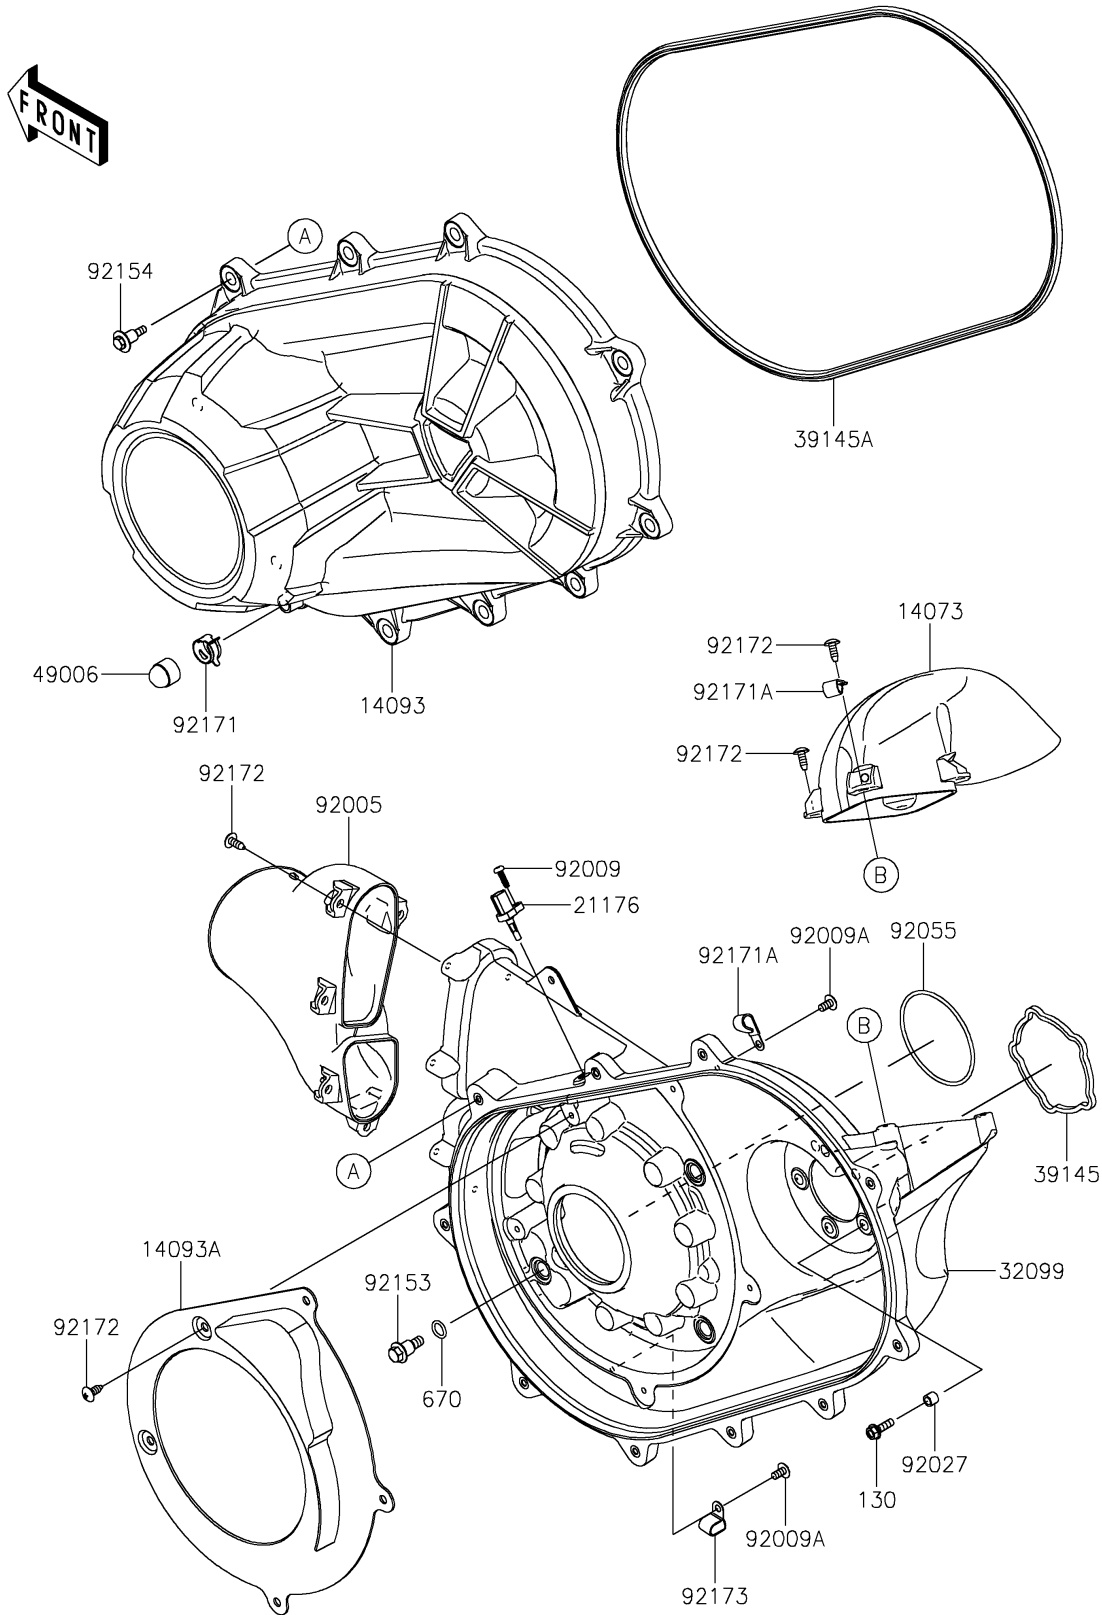

2025 Ridge HVAC PARTS DIAGRAM

Converter Cover

E1393

2025 Ridge HVAC PARTS LIST

Converter Cover

ITEM NAME	PART NUMBER	QUANTITY
DUCT,EXHAUST (Ref # 14073)	14073-1915	1
COVER,CVT (Ref # 14093)	14093-1453	1
COVER,AIR GUIDE (Ref # 14093A)	14093-1454	1
SENSOR,AIR TEMPERATURE (Ref # 21176)	21176-0048	1
CASE,CVT (Ref # 32099)	32099-0829	1
TRIM-SEAL (Ref # 39145)	39145-0714	1
TRIM-SEAL,CVT COVER (Ref # 39145A)	39145-0760	1
BOOT,DRAIN (Ref # 49006)	49006-3718	1
FITTING,INTAKE (Ref # 92005)	92005-1450	1
SCREW,TAPPING,5X16 (Ref # 92009)	92009-1264	1
SCREW,6X12 (Ref # 92009A)	92009-1480	2
COLLAR,6.8X10X8.5 (Ref # 92027)	92027-129	5
RING-O,84.4X3.1 (Ref # 92055)	92055-0916	1
BOLT,8X26.5 (Ref # 92153)	92153-0594	4
BOLT,CVT COVER (Ref # 92154)	92154-1522	10
CLAMP (Ref # 92171)	92171-0329	1
CLAMP (Ref # 92171A)	92171-0739	2
SCREW,6X16 (Ref # 92172)	92172-0284	14
CLAMP (Ref # 92173)	92173-2439	1
BOLT-FLANGED,6X20 (Ref # 130)	130BA0620	5
O RING,12MM (Ref # 670)	670D2012	4