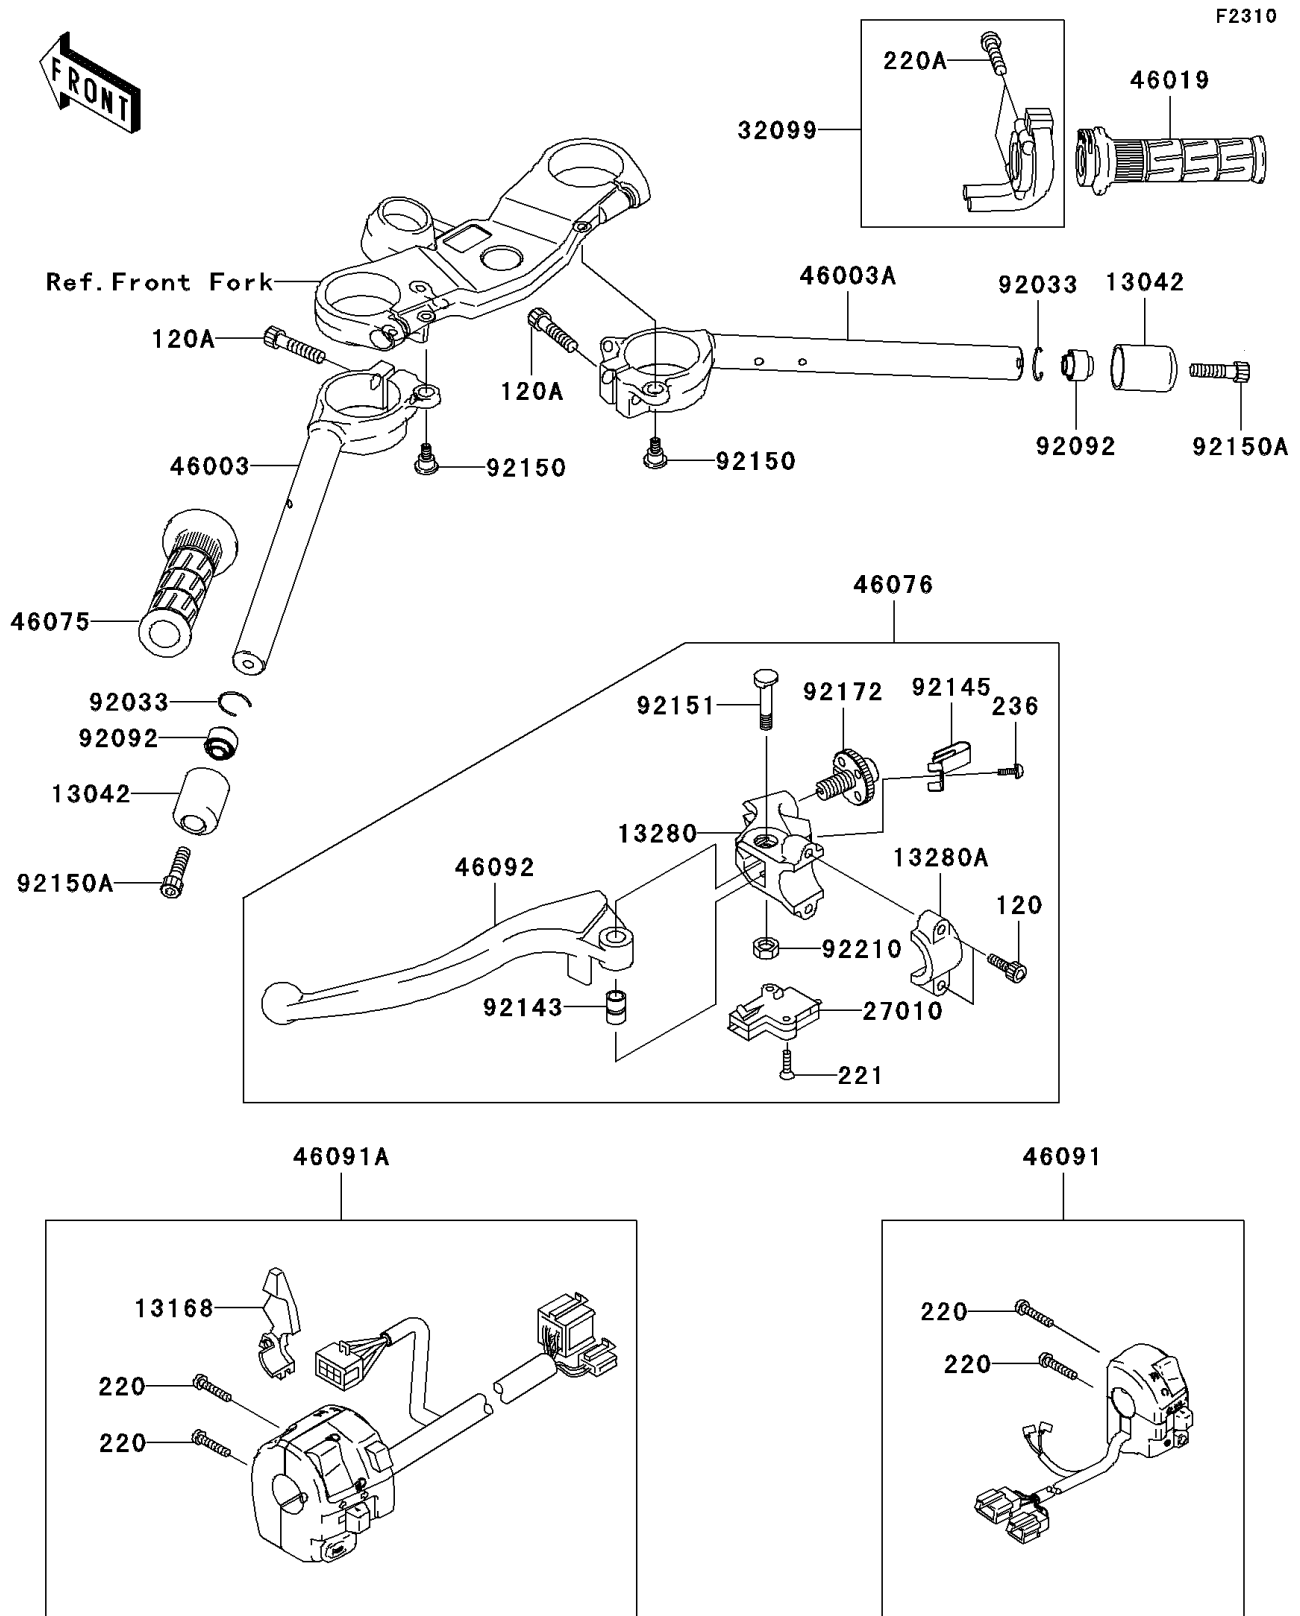

2004 Ninja® ZX™-6R PARTS DIAGRAM

Handlebar

2004 Ninja® ZX™-6R PARTS LIST

Handlebar

ITEM NAME	PART NUMBER	QUANTITY
BOLT-SOCKET,6X20 (Ref # 120)	120S0620	1
BOLT-SOCKET,8X35 (Ref # 120A)	120S0835	1
SCREW-PAN-CROS,5X25 (Ref # 220)	220C0525	1
SCREW-PAN-CROS,5X35 (Ref # 220A)	220C0535	1
SCREW-CSK-CROS (Ref # 221)	221C0316	1
SCREW-PAN-WSP-CROS,4X10 (Ref # 236)	236C0410	1
WEIGHT,HANDLE (Ref # 13042)	13042-1133	1
LEVER,CHOKE (Ref # 13168)	13168-1516	1
HOLDER,CLUTCH LEVER (Ref # 13280)	13280-0034	1
HOLDER,CLUTCH LEVER (Ref # 13280A)	13280-0035	1
SWITCH,CLUTCH (Ref # 27010)	27010-1492	1
CASE,THROTTLE CABLE (Ref # 32099)	32099-1193	1
HANDLE,LH (Ref # 46003)	46003-1590	1
HANDLE,RH (Ref # 46003A)	46003-1591	1
GRIP-ASSY,THROTTLE (Ref # 46019)	46019-0001	1
GRIP,LH (Ref # 46075)	46075-1144	1
LEVER-ASSY-GRIP,CLUTCH (Ref # 46076)	46076-1255	1
HOUSING-ASSY-CONTROL,RH (Ref # 46091)	46091-1889	1
HOUSING-ASSY-CONTROL,LH (Ref # 46091A)	46091-1892	1
LEVER-GRIP,CLUTCH (Ref # 46092)	46092-0006	1
RING-SNAP,OD=22.2 (Ref # 92033)	92033-1102	1
BUSHING-RUBBER,HANDLE (Ref # 92092)	92092-1075	1
COLLAR (Ref # 92143)	92143-1351	1
SPRING (Ref # 92145)	92145-1286	1
BOLT,6MM (Ref # 92150)	92150-1090	1
BOLT,SOCKET,8X30 (Ref # 92150A)	92150-1604	1
BOLT (Ref # 92151)	92151-1523	1
SCREW,ADJUST NUT (Ref # 92172)	92172-1060	1
NUT,LOCK,6MM (Ref # 92210)	92210-0006	1