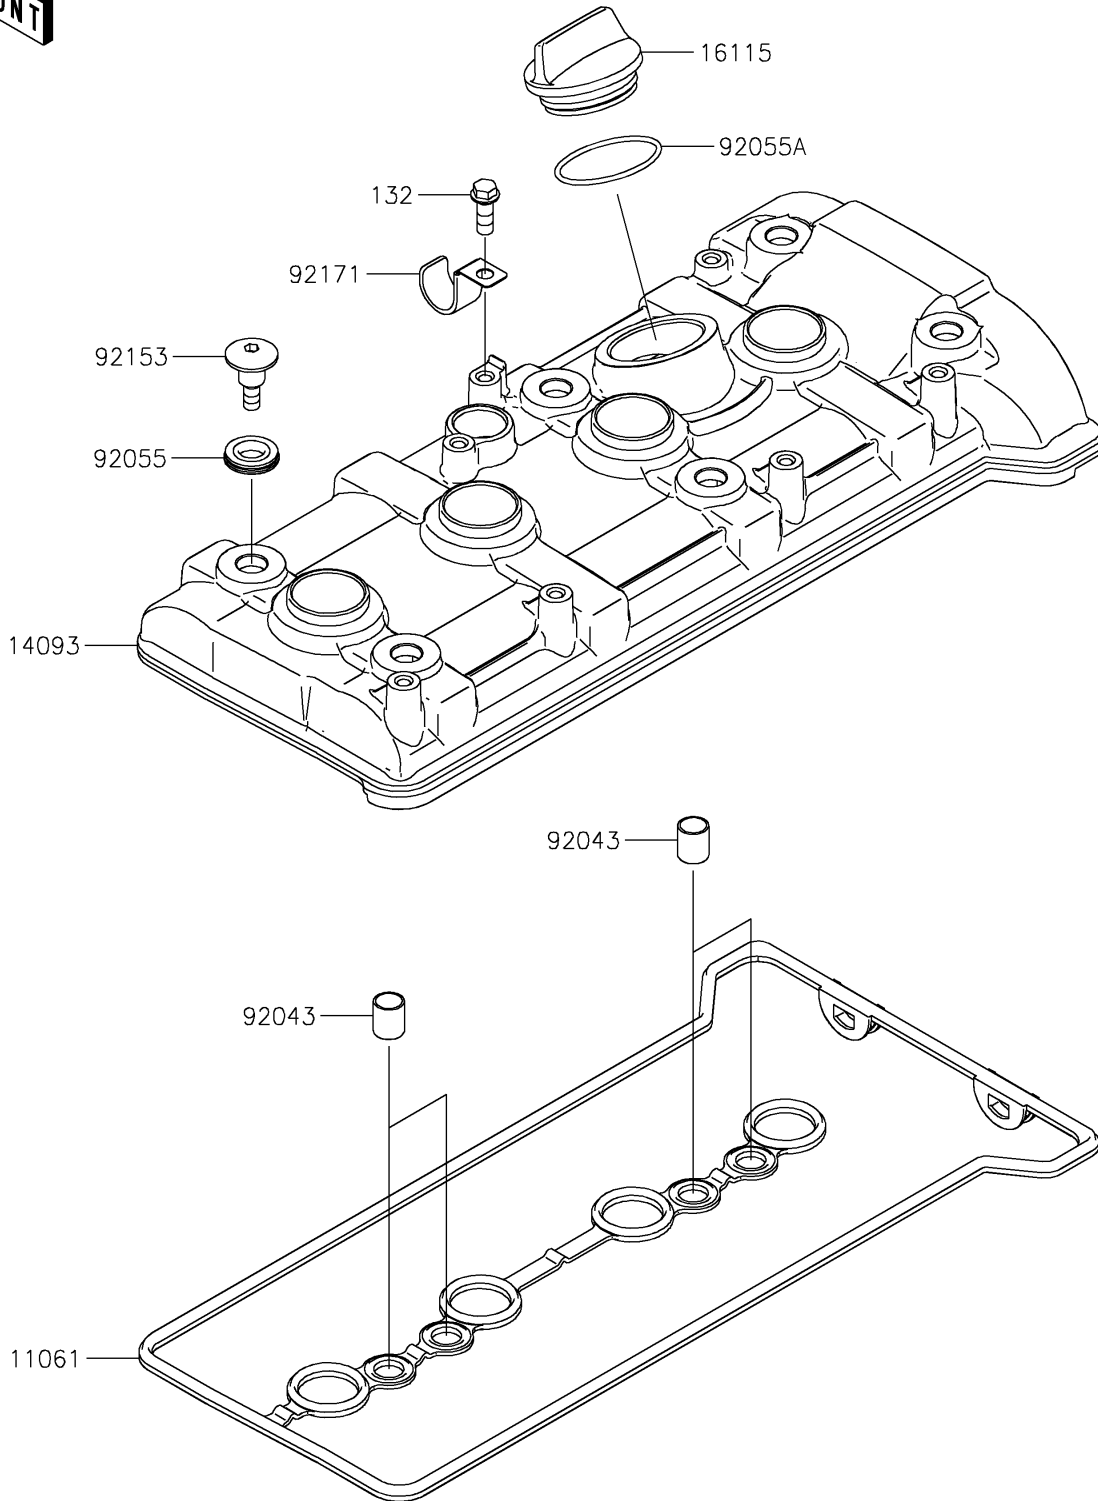

2025 Ridge HVAC PARTS DIAGRAM

Cylinder Head Cover

E1112

2025 Ridge HVAC PARTS LIST

Cylinder Head Cover

ITEM NAME	PART NUMBER	QUANTITY
GASKET,HEAD COVER (Ref # 11061)	11061-1465	1
COVER,HEAD (Ref # 14093)	14093-1433	1
CAP-OIL FILLER (Ref # 16115)	16115-1064	1
PIN,10.1X12X14 (Ref # 92043)	92043-4009	4
RING-O (Ref # 92055)	92055-0187	6
RING-O,38X1.9 (Ref # 92055A)	92055-1295	1
BOLT,SOCKET,6X22.5 (Ref # 92153)	92153-1779	6
CLAMP,L=60 (Ref # 92171)	92171-0652	1
BOLT-FLANGED-SMALL,6X16 (Ref # 132)	132BA0616	1