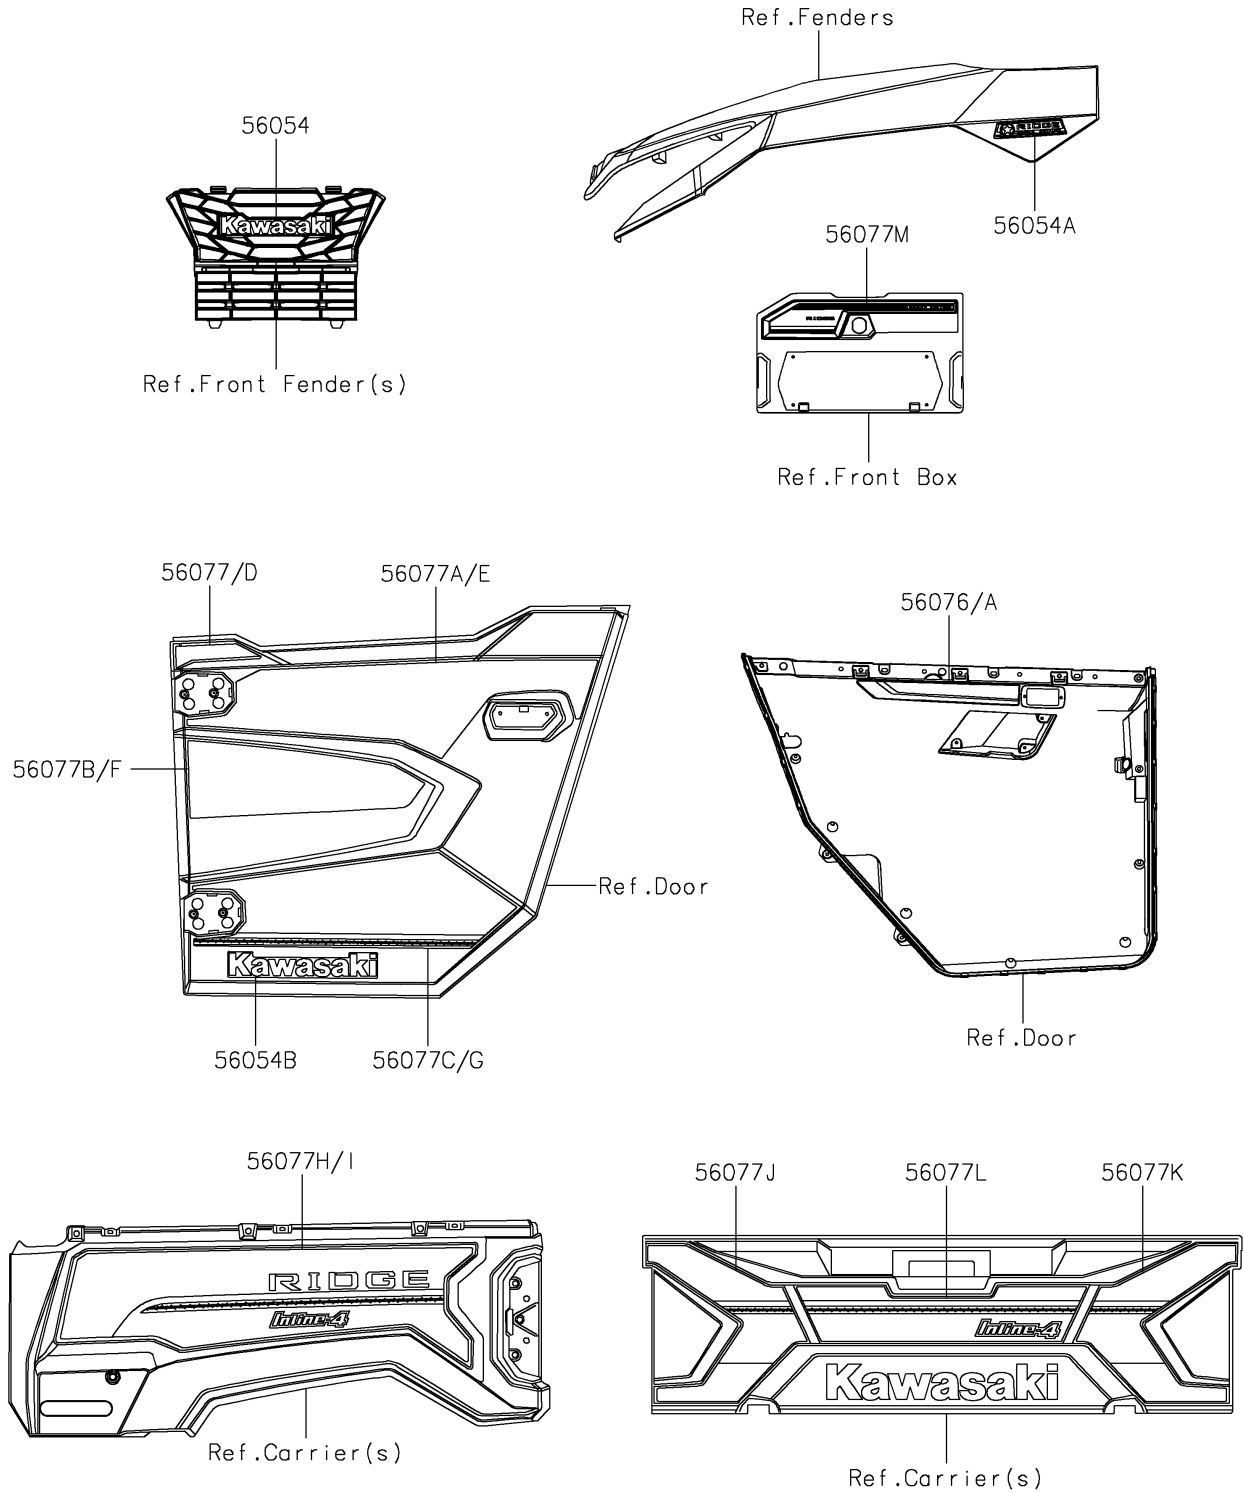

2024 Ridge Ranch Edition PARTS DIAGRAM

Decals

F2861

2024 Ridge Ranch Edition PARTS LIST

Decals

ITEM NAME	PART NUMBER	QUANTITY
MARK,KAWASAKI (Ref # 56054)	56054-3890	1
MARK,RIDGE RANCH EDITION,3D (Ref # 56054A)	56054-3929	2
MARK,DOOR COVER,KAWASAKI (Ref # 56054B)	56054-4061	2
PATTERN,DOOR COVER,LH,INNER (Ref # 56076)	56076-7892	1
PATTERN,DOOR COVER,RH,INNER (Ref # 56076A)	56076-7893	1
PATTERN,DOOR COVER,LH,UPP (Ref # 56077)	56077-1099	1
PATTERN,DOOR COVER,LH,UPP,CNT (Ref # 56077A)	56077-1100	1
PATTERN,DOOR COVER,LH,CNT (Ref # 56077B)	56077-1101	1
PATTERN,DOOR COVER,LH,LWR (Ref # 56077C)	56077-1102	1
PATTERN,DOOR COVER,RH,UPP (Ref # 56077D)	56077-1103	1
PATTERN,DOOR COVER,RH,UPP,CNT (Ref # 56077E)	56077-1104	1
PATTERN,DOOR COVER,RH,CNT (Ref # 56077F)	56077-1105	1
PATTERN,DOOR COVER,RH,LWR (Ref # 56077G)	56077-1106	1
PATTERN,CARRIER COVER,LH (Ref # 56077H)	56077-1107	1
PATTERN,CARRIER COVER,RH (Ref # 56077I)	56077-1108	1
PATTERN,TAIL GATE,LH (Ref # 56077J)	56077-1109	1
PATTERN,TAIL GATE,RH (Ref # 56077K)	56077-1110	1
PATTERN,TAIL GATE,CNT (Ref # 56077L)	56077-1111	1
PATTERN,PANEL COVER (Ref # 56077M)	56077-1112	1