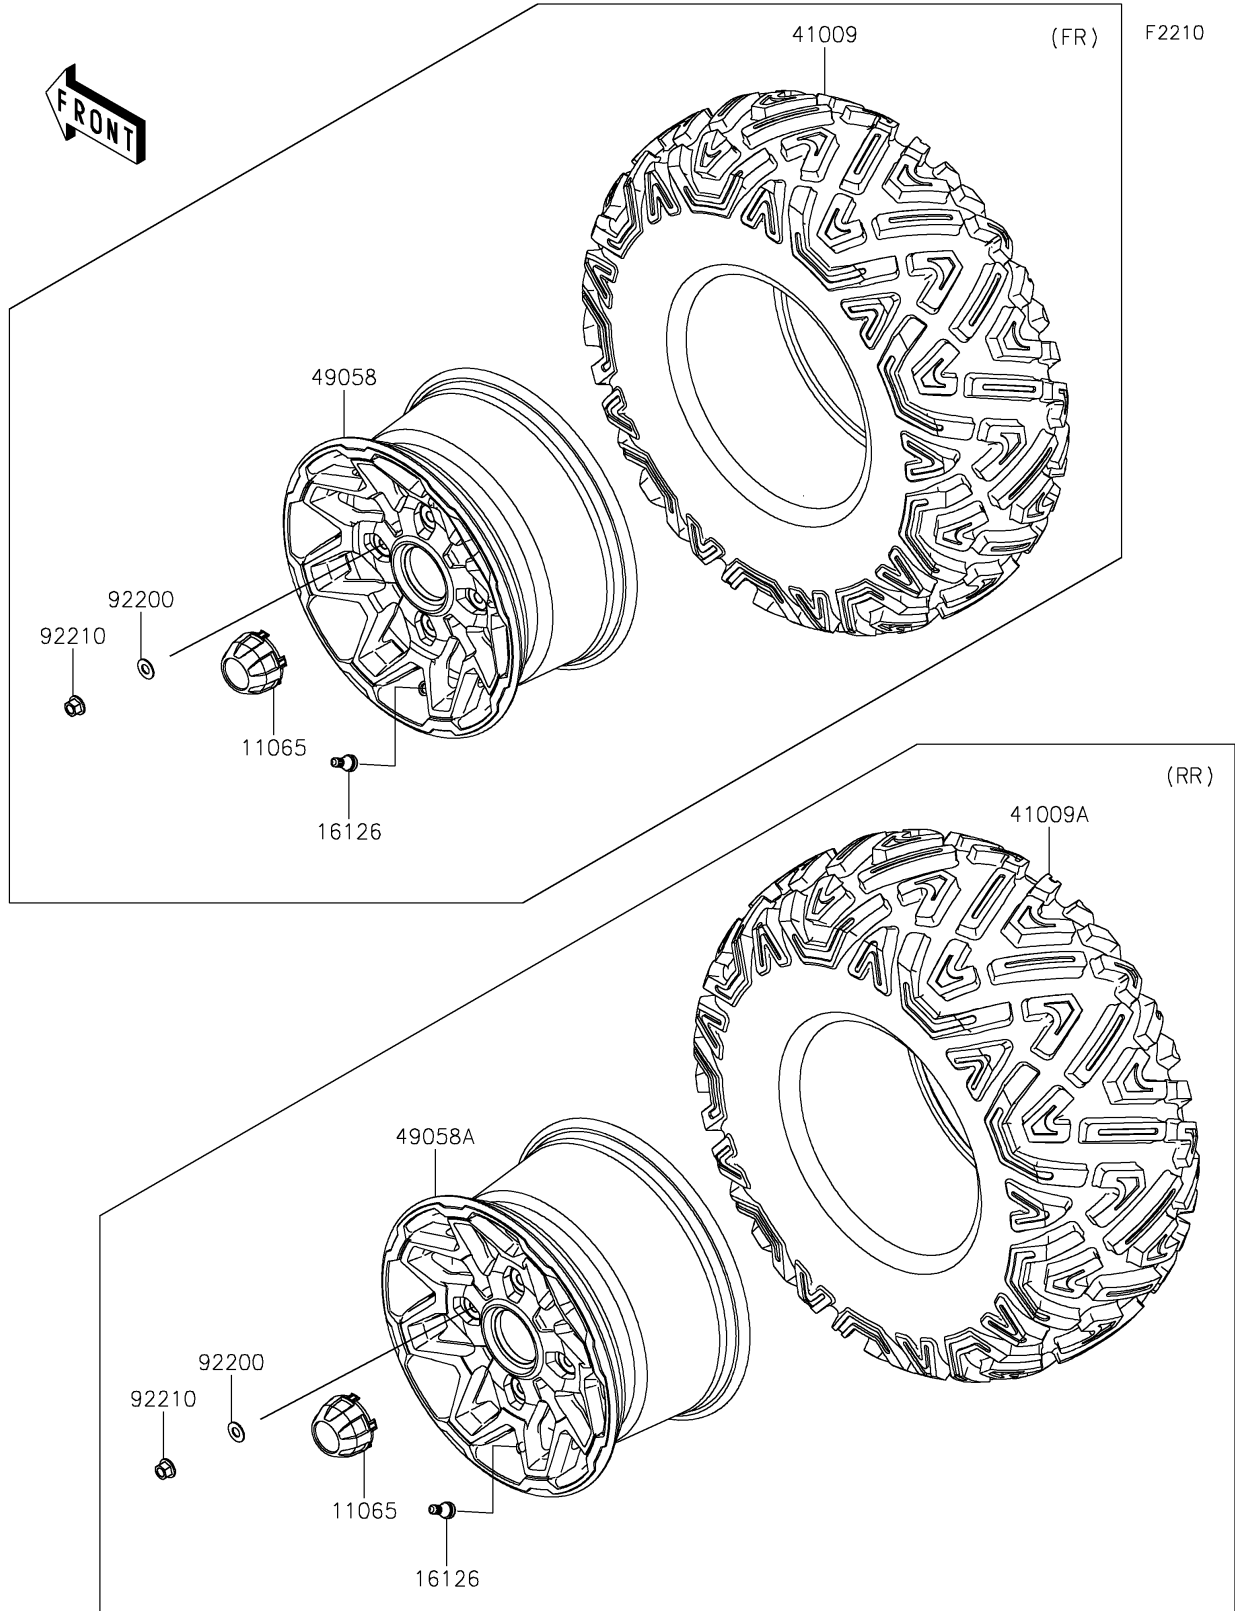

2025 RIDGE® RANCH EDITION PARTS DIAGRAM

Wheels/Tires

2025 RIDGE® RANCH EDITION PARTS LIST

Wheels/Tires

ITEM NAME	PART NUMBER	QUANTITY
CAP,WHEEL (Ref # 11065)	11065-1341	4
VALVE (Ref # 16126)	16126-4001	4
TIRE,27X9.00R14 6PR,DURO PGV2 (Ref # 41009)	41009-0903	2
TIRE,27X11.00R14 6PR,DURO PGV2 (Ref # 41009A)	41009-0904	2
WHEEL,FR,BLACK (Ref # 49058)	49058-0724-31D	2
WHEEL,RR,BLACK (Ref # 49058A)	49058-0725-31D	2
WASHER,12.1X25X1.6 (Ref # 92200)	92200-0455	16
NUT,FLANGED,12MM (Ref # 92210)	92210-1932	16