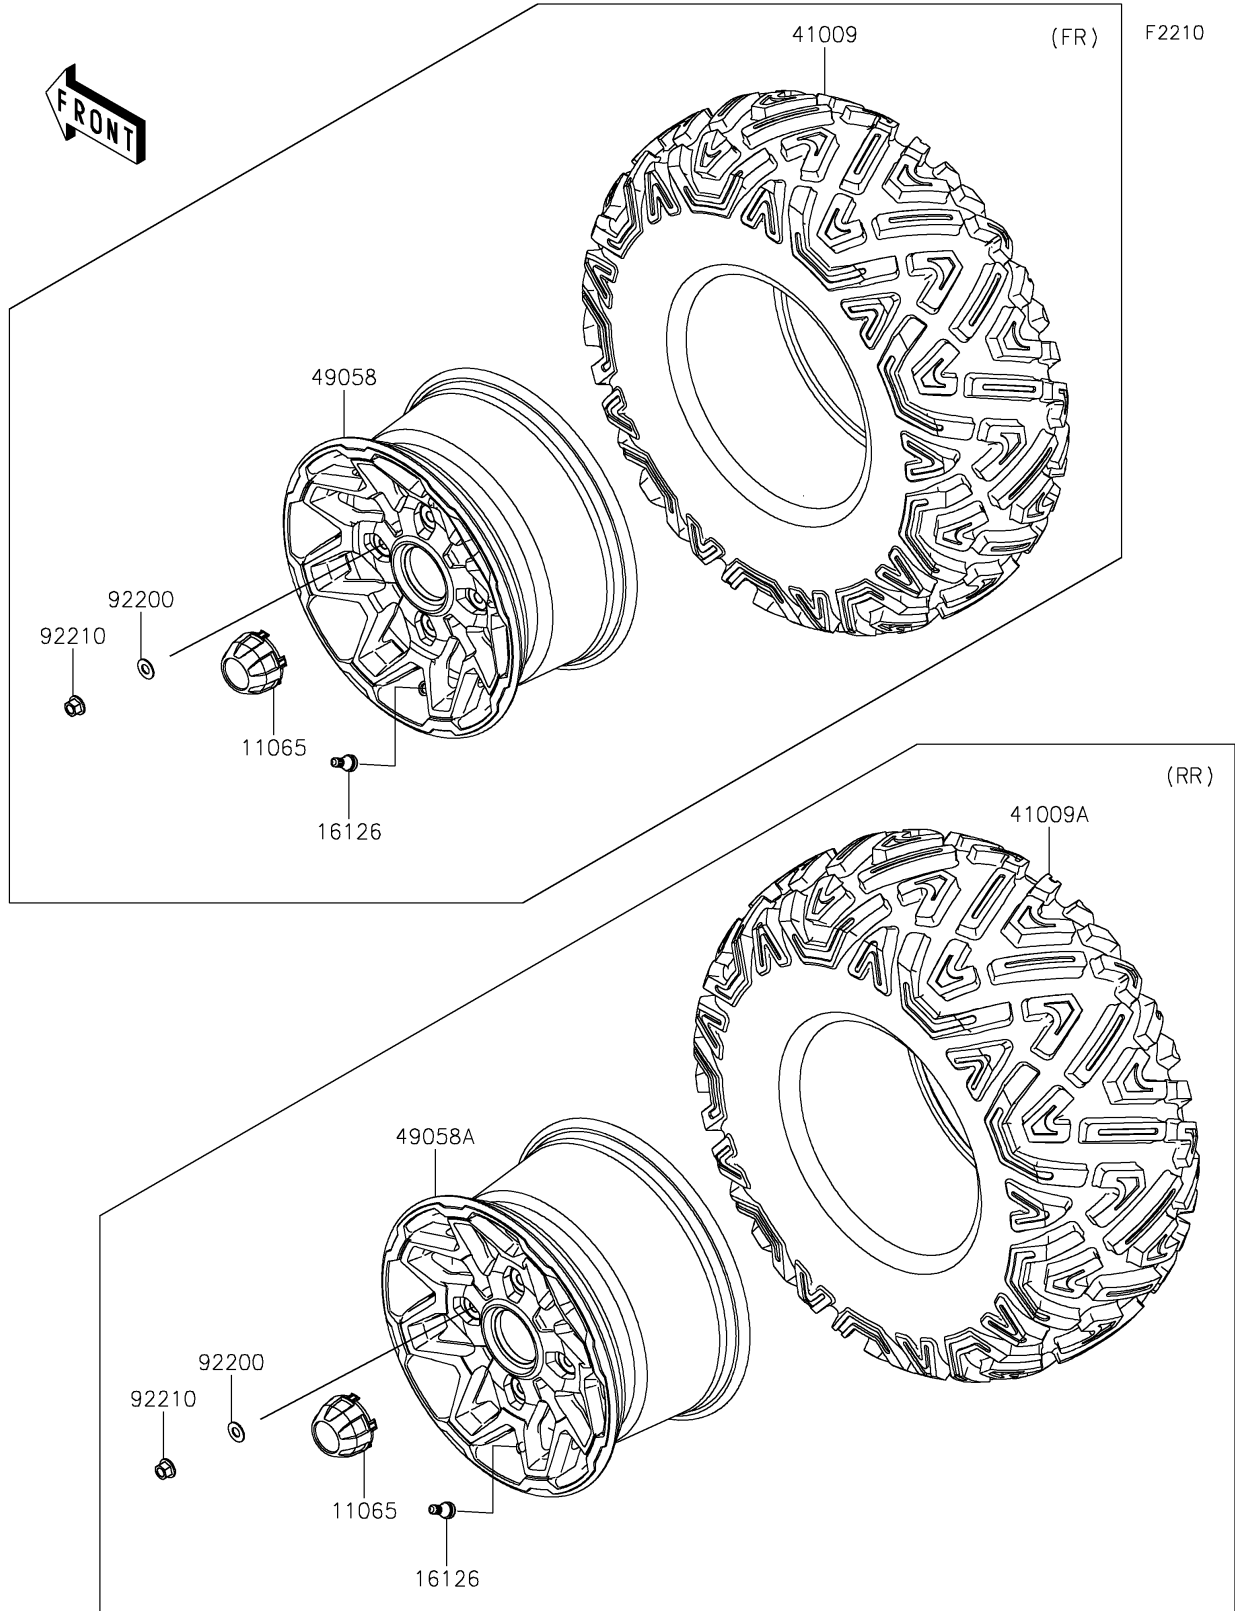

2024 Ridge Ranch Edition PARTS DIAGRAM

Wheels/Tires

2024 Ridge Ranch Edition PARTS LIST

Wheels/Tires

ITEM NAME	PART NUMBER	QUANTITY
CAP,WHEEL (Ref # 11065)	11065-1341	4
VALVE (Ref # 16126)	16126-4001	4
TIRE,27X9.00R14 6PR,DURO PGV2 (Ref # 41009)	41009-0903	2
TIRE,27X11.00R14 6PR,DURO PGV2 (Ref # 41009A)	41009-0904	2
WHEEL,FR,BLACK (Ref # 49058)	49058-0724-31D	2
WHEEL,RR,BLACK (Ref # 49058A)	49058-0725-31D	2
WASHER,12.1X25X1.6 (Ref # 92200)	92200-0455	16
NUT,FLANGED,12MM (Ref # 92210)	92210-1932	16