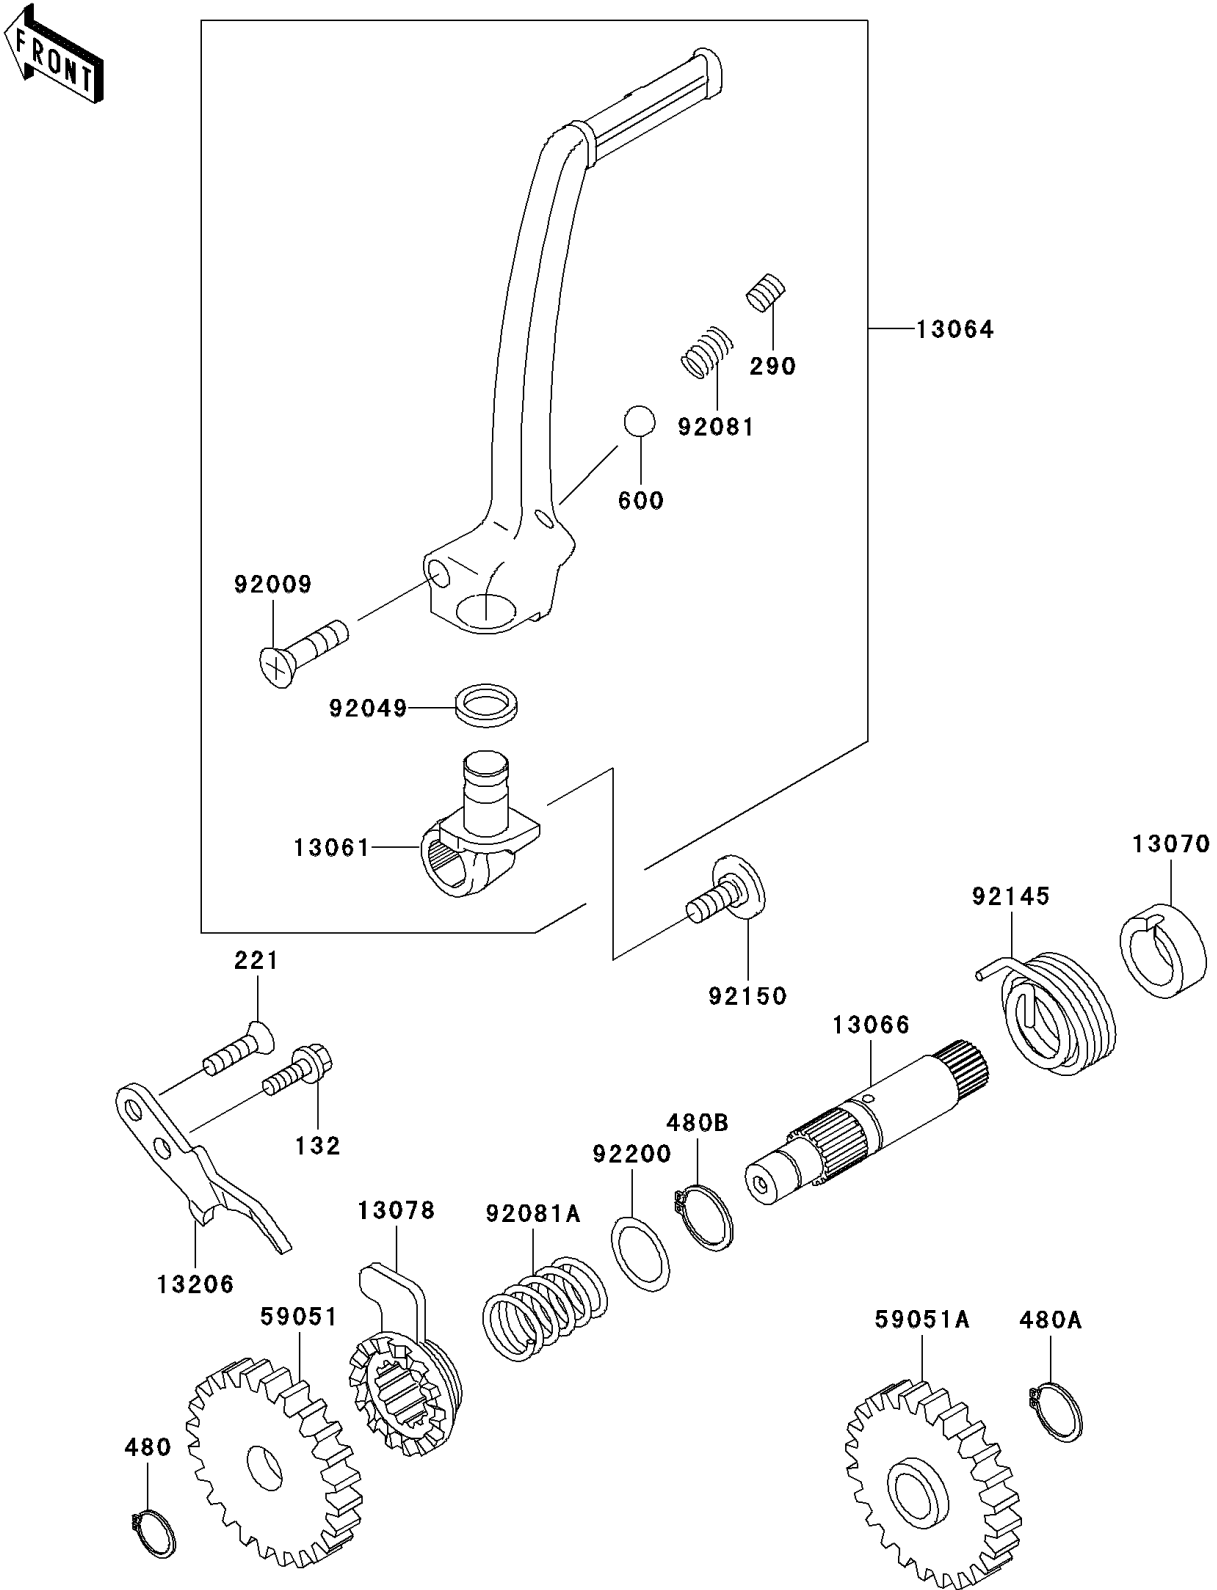

2009 KX85 PARTS DIAGRAM

Kickstarter Mechanism

E1340

2009 KX85 PARTS LIST

Kickstarter Mechanism

ITEM NAME	PART NUMBER	QUANTITY
BOLT-FLANGED-SMALL,6X16 (Ref # 132)	132BA0616	1
SCREW-CSK-CROS,6X18 (Ref # 221)	221AA0618	1
SCREW-SET-SOCKET,8X8 (Ref # 290)	290CA0808	1
CIRCLIP-TYPE-C,12MM (Ref # 480)	480J1200	1
CIRCLIP-TYPE-C,15MM (Ref # 480A)	480J1500	1
CIRCLIP-TYPE-C,16MM (Ref # 480B)	480J1600	1
BALL-STEEL,1/4" (Ref # 600)	600A0800	1
BOSS,KICK PEDAL (Ref # 13061)	13061-1712	1
LEVER-ASSY-KICK,PEDAL (Ref # 13064)	13064-1188	1
SHAFT-KICK (Ref # 13066)	13066-1097	1
GUIDE (Ref # 13070)	13070-1314	1
RATCHET (Ref # 13078)	13078-1004	1
GUIDE-KICK (Ref # 13206)	13206-1066	1
GEAR-SPUR,32T (Ref # 59051)	59051-1026	1
GEAR-SPUR,31T,KICK (Ref # 59051A)	59051-1147	1
SCREW,6X27 (Ref # 92009)	92009-1607	1
SEAL-OIL,SR12162.5 (Ref # 92049)	92049-1468	1
SPRING,KICK PEDAL (Ref # 92081)	92081-020	1
SPRING,RATCHET (Ref # 92081A)	92081-122	1
SPRING (Ref # 92145)	92145-1058	1
BOLT,SOCKET,6X16 (Ref # 92150)	92150-1673	1
WASHER,KICKSHAFT (Ref # 92200)	92200-1209	1