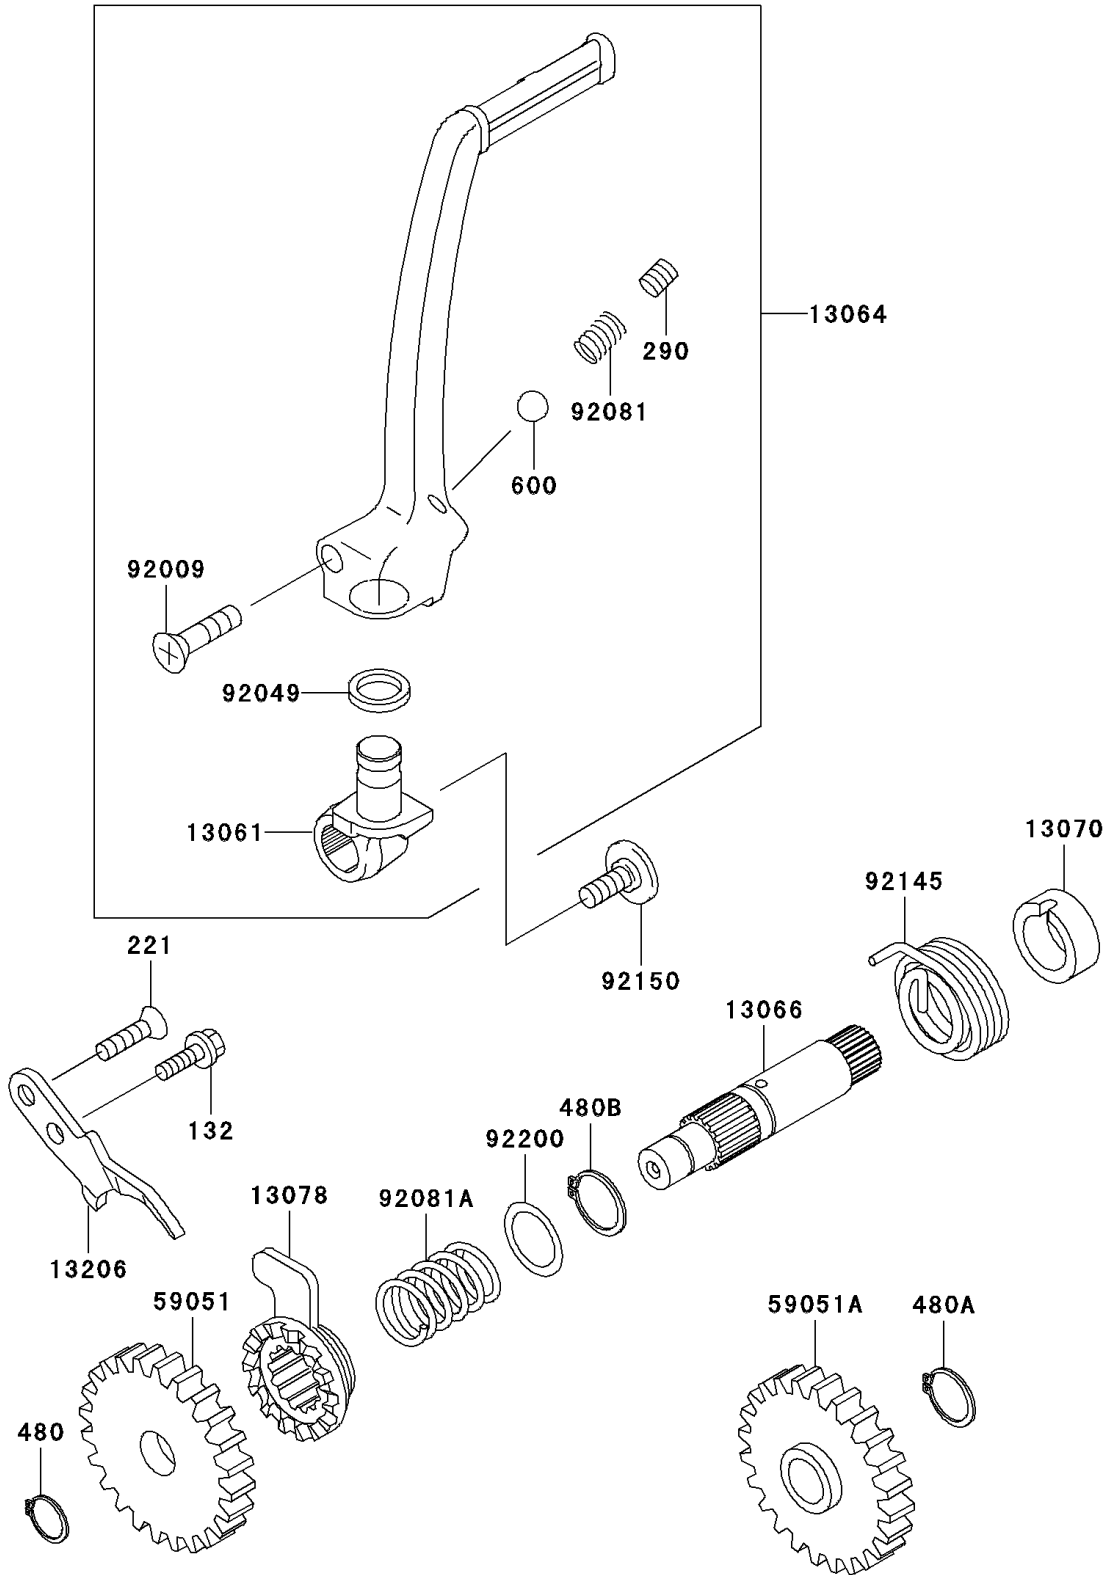

# 2006 KX85 PARTS DIAGRAM

Kickstarter Mechanism

E1340

## 2006 KX85 PARTS LIST

### Kickstarter Mechanism

ITEM NAME	PART NUMBER	QUANTITY
BOLT-FLANGED-SMALL,6X16 (Ref # 132)	132BA0616	1
SCREW-CSK-CROS,6X18 (Ref # 221)	221AA0618	1
SCREW-SET-SOCKET,8X8 (Ref # 290)	290CA0808	1
CIRCLIP-TYPE-C,12MM (Ref # 480)	480J1200	1
CIRCLIP-TYPE-C,15MM (Ref # 480A)	480J1500	1
CIRCLIP-TYPE-C,16MM (Ref # 480B)	480J1600	1
BALL-STEEL,1/4" (Ref # 600)	600A0800	1
BOSS,KICK PEDAL (Ref # 13061)	13061-1712	1
LEVER-ASSY-KICK,PEDAL (Ref # 13064)	13064-1188	1
SHAFT-KICK (Ref # 13066)	13066-1097	1
GUIDE (Ref # 13070)	13070-1314	1
RATCHET (Ref # 13078)	13078-1004	1
GUIDE-KICK (Ref # 13206)	13206-1066	1
GEAR-SPUR,32T (Ref # 59051)	59051-1026	1
GEAR-SPUR,31T,KICK (Ref # 59051A)	59051-1147	1
SCREW,6X27 (Ref # 92009)	92009-1607	1
SEAL-OIL,SR12162.5 (Ref # 92049)	92049-1468	1
SPRING,KICK PEDAL (Ref # 92081)	92081-020	1
SPRING,RATCHET (Ref # 92081A)	92081-122	1
SPRING (Ref # 92145)	92145-1058	1
BOLT,SOCKET,6X16 (Ref # 92150)	92150-1673	1
WASHER,KICKSHAFT (Ref # 92200)	92200-1209	1