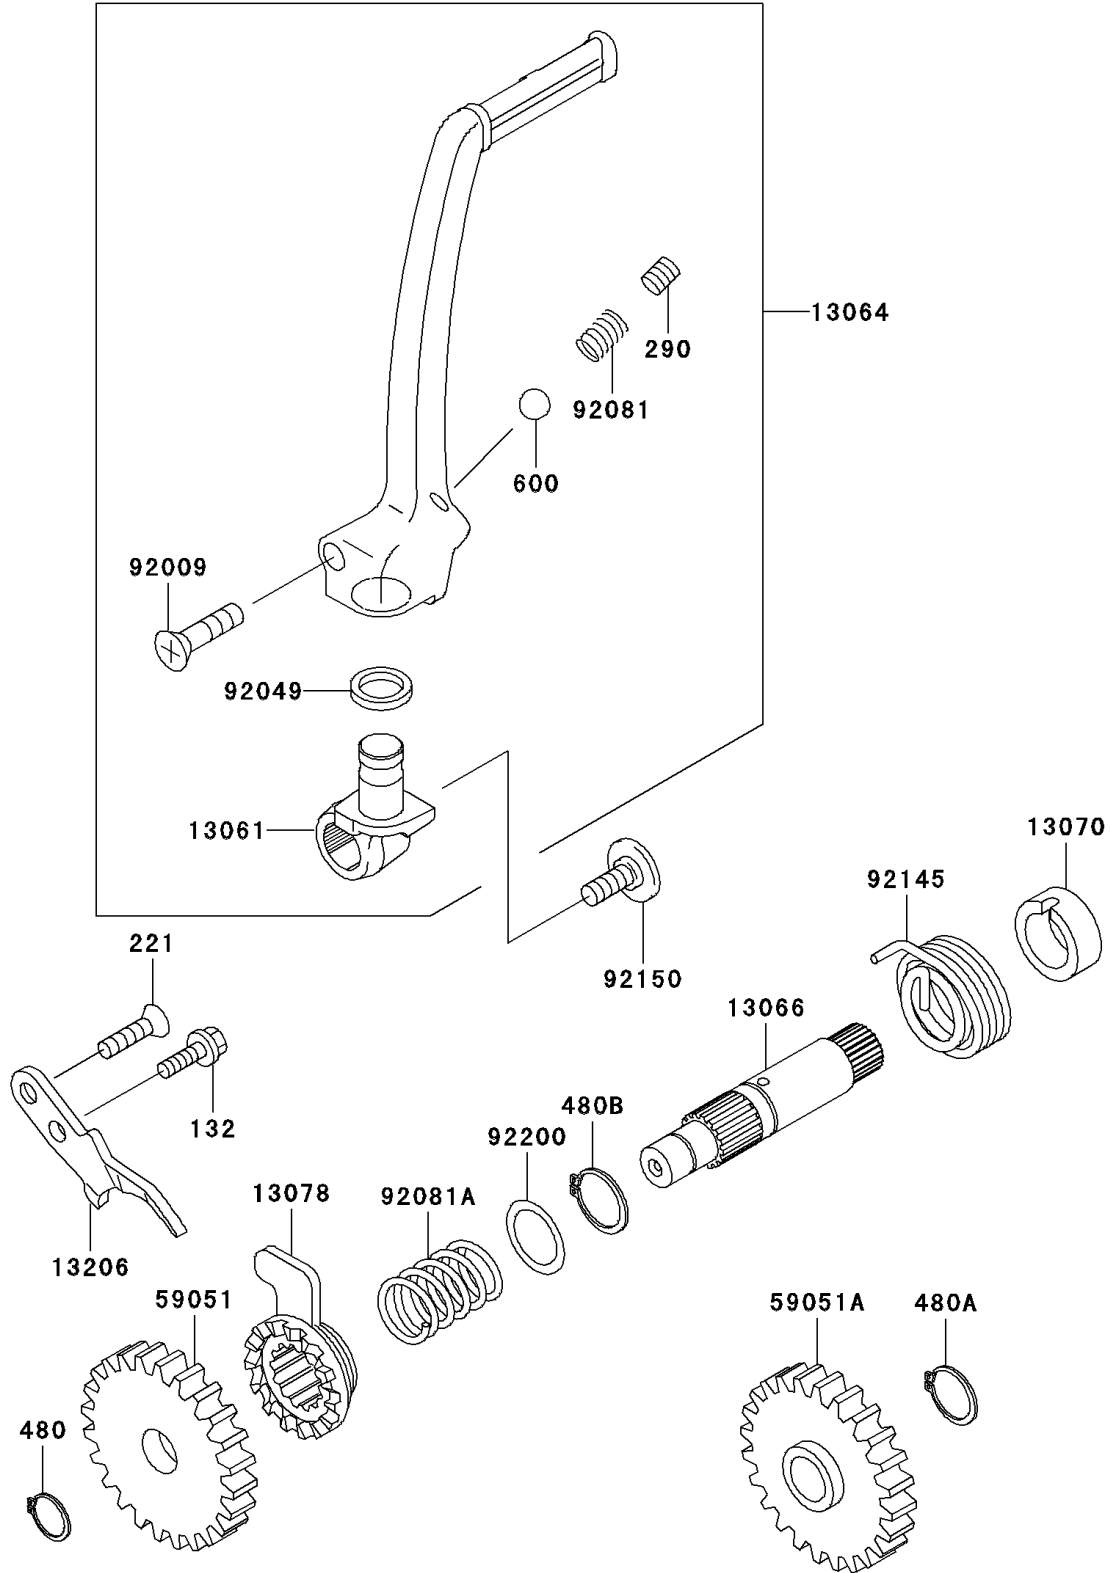

2006 KX85 PARTS DIAGRAM

Kickstarter Mechanism

E1340

2006 KX85 PARTS LIST

Kickstarter Mechanism

ITEM NAME	PART NUMBER	QUANTITY
BOLT-FLANGED-SMALL,6X16 (Ref # 132)	132BA0616	1
SCREW-CSK-CROS,6X18 (Ref # 221)	221AA0618	1
SCREW-SET-SOCKET,8X8 (Ref # 290)	290CA0808	1
CIRCLIP-TYPE-C,12MM (Ref # 480)	480J1200	1
CIRCLIP-TYPE-C,15MM (Ref # 480A)	480J1500	1
CIRCLIP-TYPE-C,16MM (Ref # 480B)	480J1600	1
BALL-STEEL,1/4" (Ref # 600)	600A0800	1
BOSS,KICK PEDAL (Ref # 13061)	13061-1712	1
LEVER-ASSY-KICK,PEDAL (Ref # 13064)	13064-1188	1
SHAFT-KICK (Ref # 13066)	13066-1097	1
GUIDE (Ref # 13070)	13070-1314	1
RATCHET (Ref # 13078)	13078-1004	1
GUIDE-KICK (Ref # 13206)	13206-1066	1
GEAR-SPUR,32T (Ref # 59051)	59051-1026	1
GEAR-SPUR,31T,KICK (Ref # 59051A)	59051-1147	1
SCREW,6X27 (Ref # 92009)	92009-1607	1
SEAL-OIL,SR12162.5 (Ref # 92049)	92049-1468	1
SPRING,KICK PEDAL (Ref # 92081)	92081-020	1
SPRING,RATCHET (Ref # 92081A)	92081-122	1
SPRING (Ref # 92145)	92145-1058	1
BOLT,SOCKET,6X16 (Ref # 92150)	92150-1673	1
WASHER,KICKSHAFT (Ref # 92200)	92200-1209	1