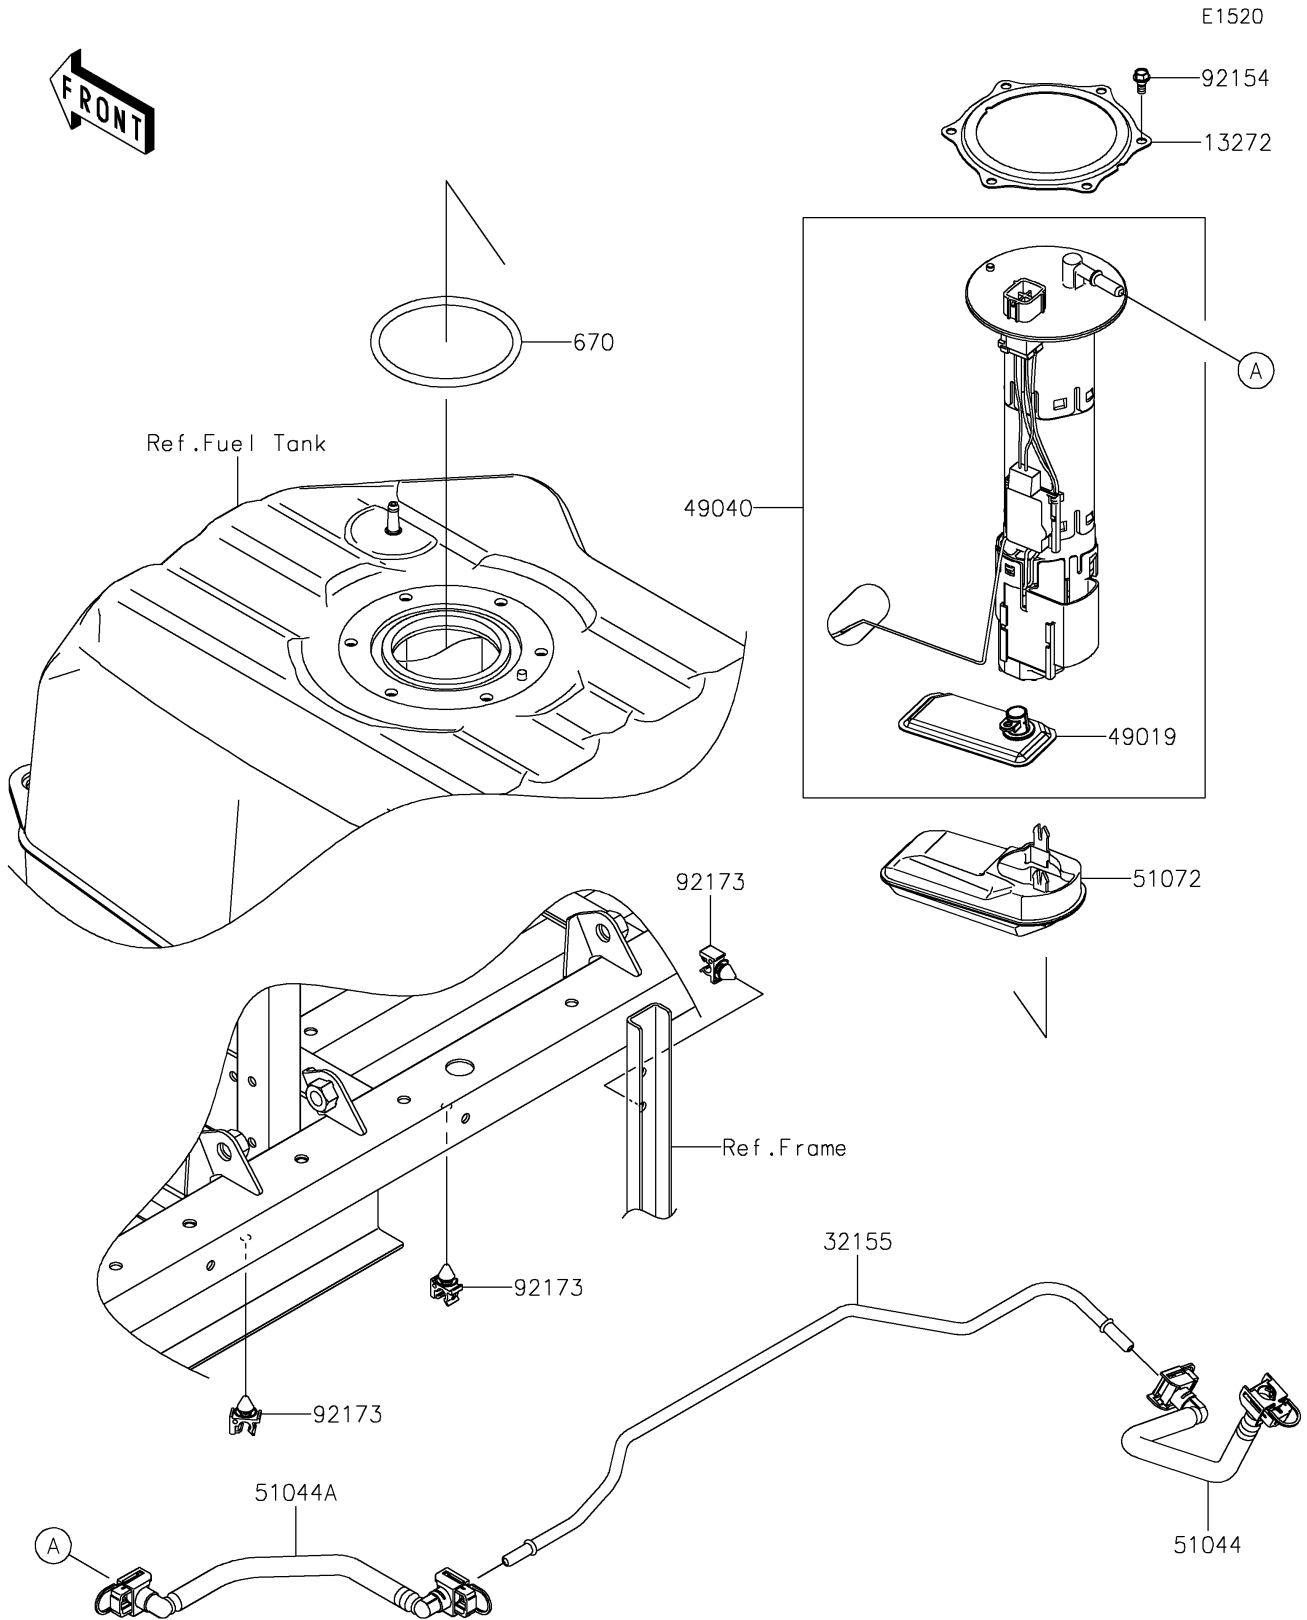

# 2025 RIDGE® RANCH EDITION PARTS DIAGRAM

Fuel Pump

## 2025 RIDGE® RANCH EDITION PARTS LIST

### Fuel Pump

ITEM NAME	PART NUMBER	QUANTITY
PLATE (Ref # 13272)	13272-2500	1
PIPE,FUEL (Ref # 32155)	32155-7458	1
FILTER-FUEL (Ref # 49019)	49019-0034	1
PUMP-FUEL (Ref # 49040)	49040-0828	1
TUBE-ASSY,PIPE-ENGINE (Ref # 51044)	51044-1240	1
TUBE-ASSY,PUMP-PIPE (Ref # 51044A)	51044-1241	1
CHAMBER-FUEL (Ref # 51072)	51072-0008	1
BOLT,FUEL PUMP (Ref # 92154)	92154-1326	6
CLAMP,FUEL PIPE (Ref # 92173)	92173-1213	3
O RING (Ref # 670)	670E5090	1