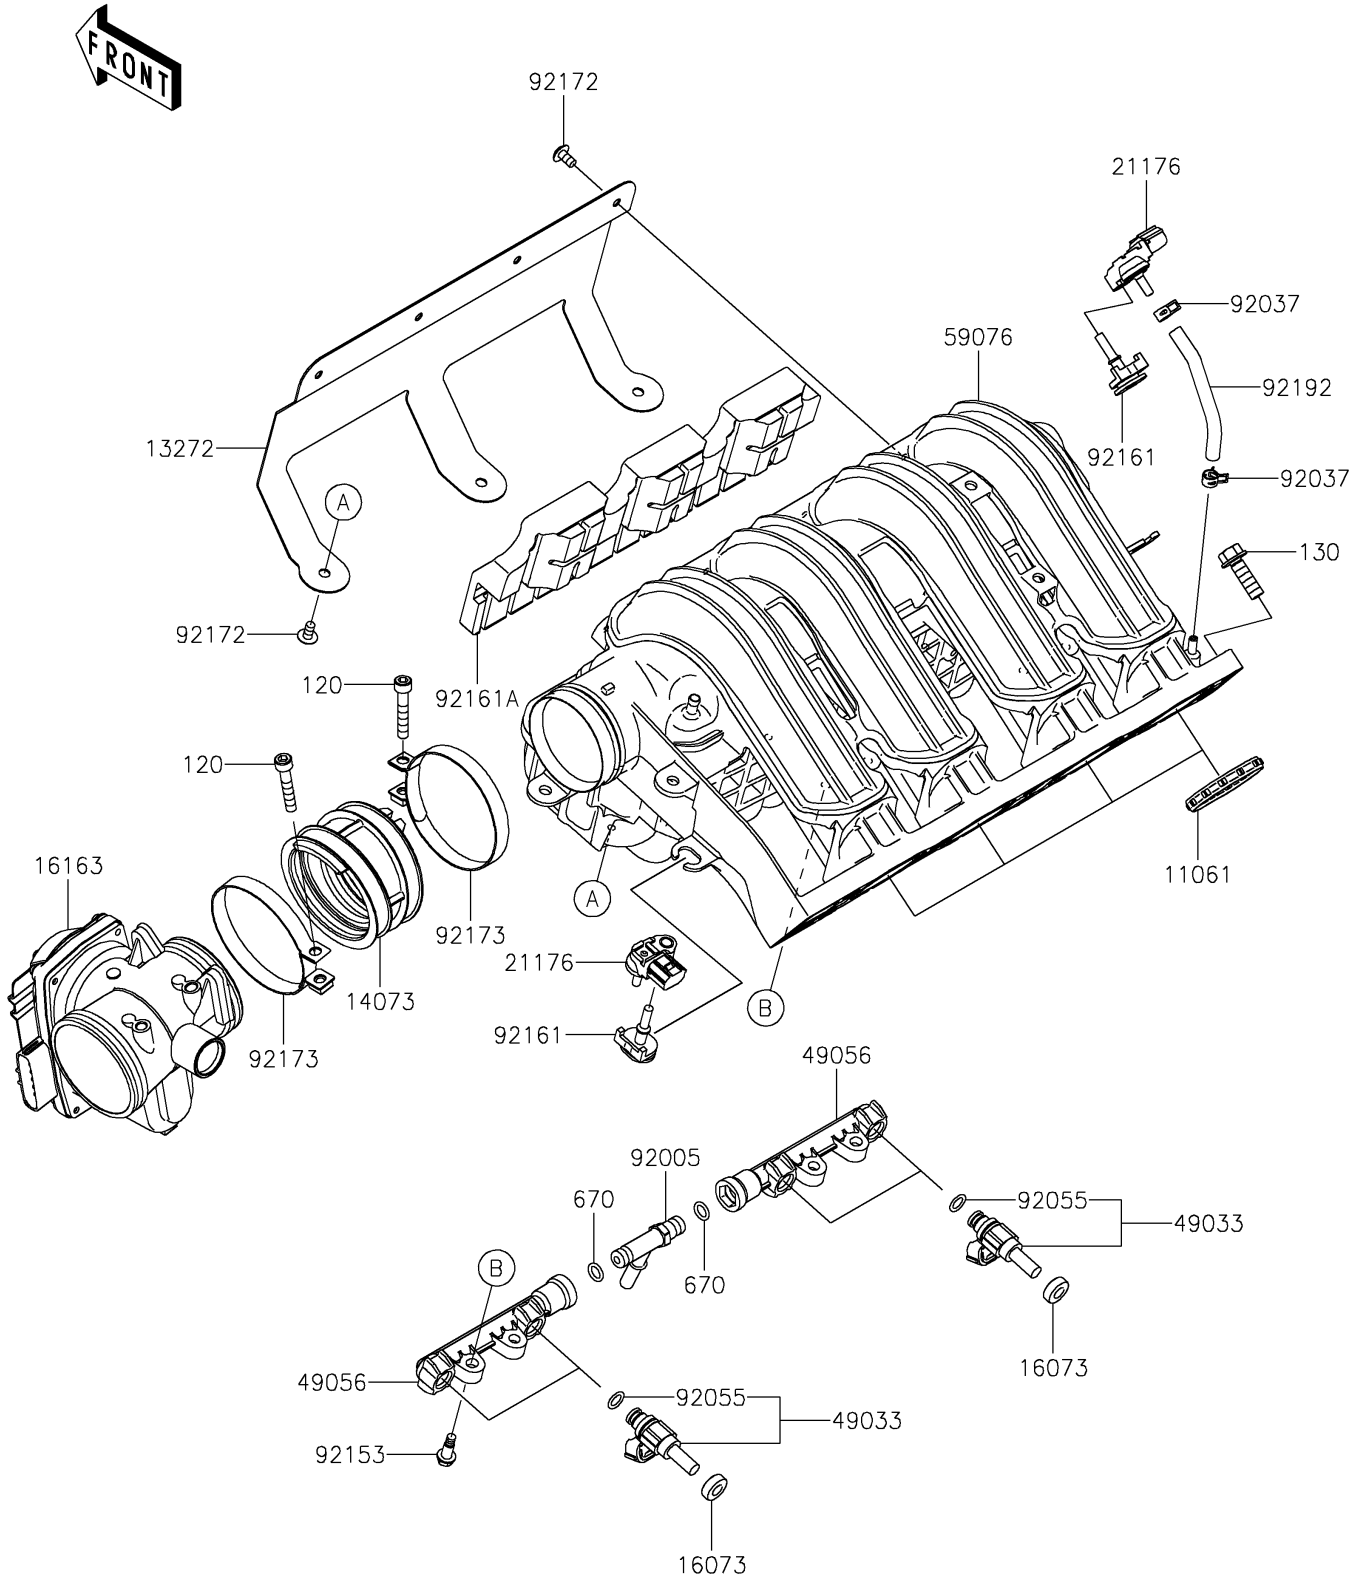

2025 RIDGE® RANCH EDITION PARTS DIAGRAM

Throttle

E1510

2025 RIDGE® RANCH EDITION PARTS LIST

Throttle

ITEM NAME	PART NUMBER	QUANTITY
GASKET,INTAKE MANIFOLD (Ref # 11061)	11061-1470	4
PLATE,INTAKE MANIFOLD (Ref # 13272)	13272-4239	1
DUCT,INTAKE MANIFOLD (Ref # 14073)	14073-1914	1
INSULATOR (Ref # 16073)	16073-0129	4
THROTTLE-ASSY (Ref # 16163)	16163-1306	1
SENSOR,PRESSURE (Ref # 21176)	21176-0906	2
NOZZLE-INJECTION (Ref # 49033)	49033-0586	4
PIPE-INJECTION (Ref # 49056)	49056-0568	2
MANIFOLD-INTAKE (Ref # 59076)	59076-0044	1
FITTING (Ref # 92005)	92005-0125	1
CLAMP,7.8MM (Ref # 92037)	92037-2116	2
RING-O,INJECTION NOZZLE (Ref # 92055)	92055-0937	4
BOLT,FLANGED,5MM (Ref # 92153)	92153-0361	4
DAMPER (Ref # 92161)	92161-0673	2
DAMPER (Ref # 92161A)	92161-2517	1
SCREW,TAPPING,5X10 (Ref # 92172)	92172-0262	7
CLAMP,74MM (Ref # 92173)	92173-2219	2
TUBE,INTAKE MANIFOLD (Ref # 92192)	92192-2652	1
BOLT-SOCKET,6X35 (Ref # 120)	120CA0635	2
BOLT-FLANGED,8X25 (Ref # 130)	130BA0825	8
O RING,8MM (Ref # 670)	670E1508	2