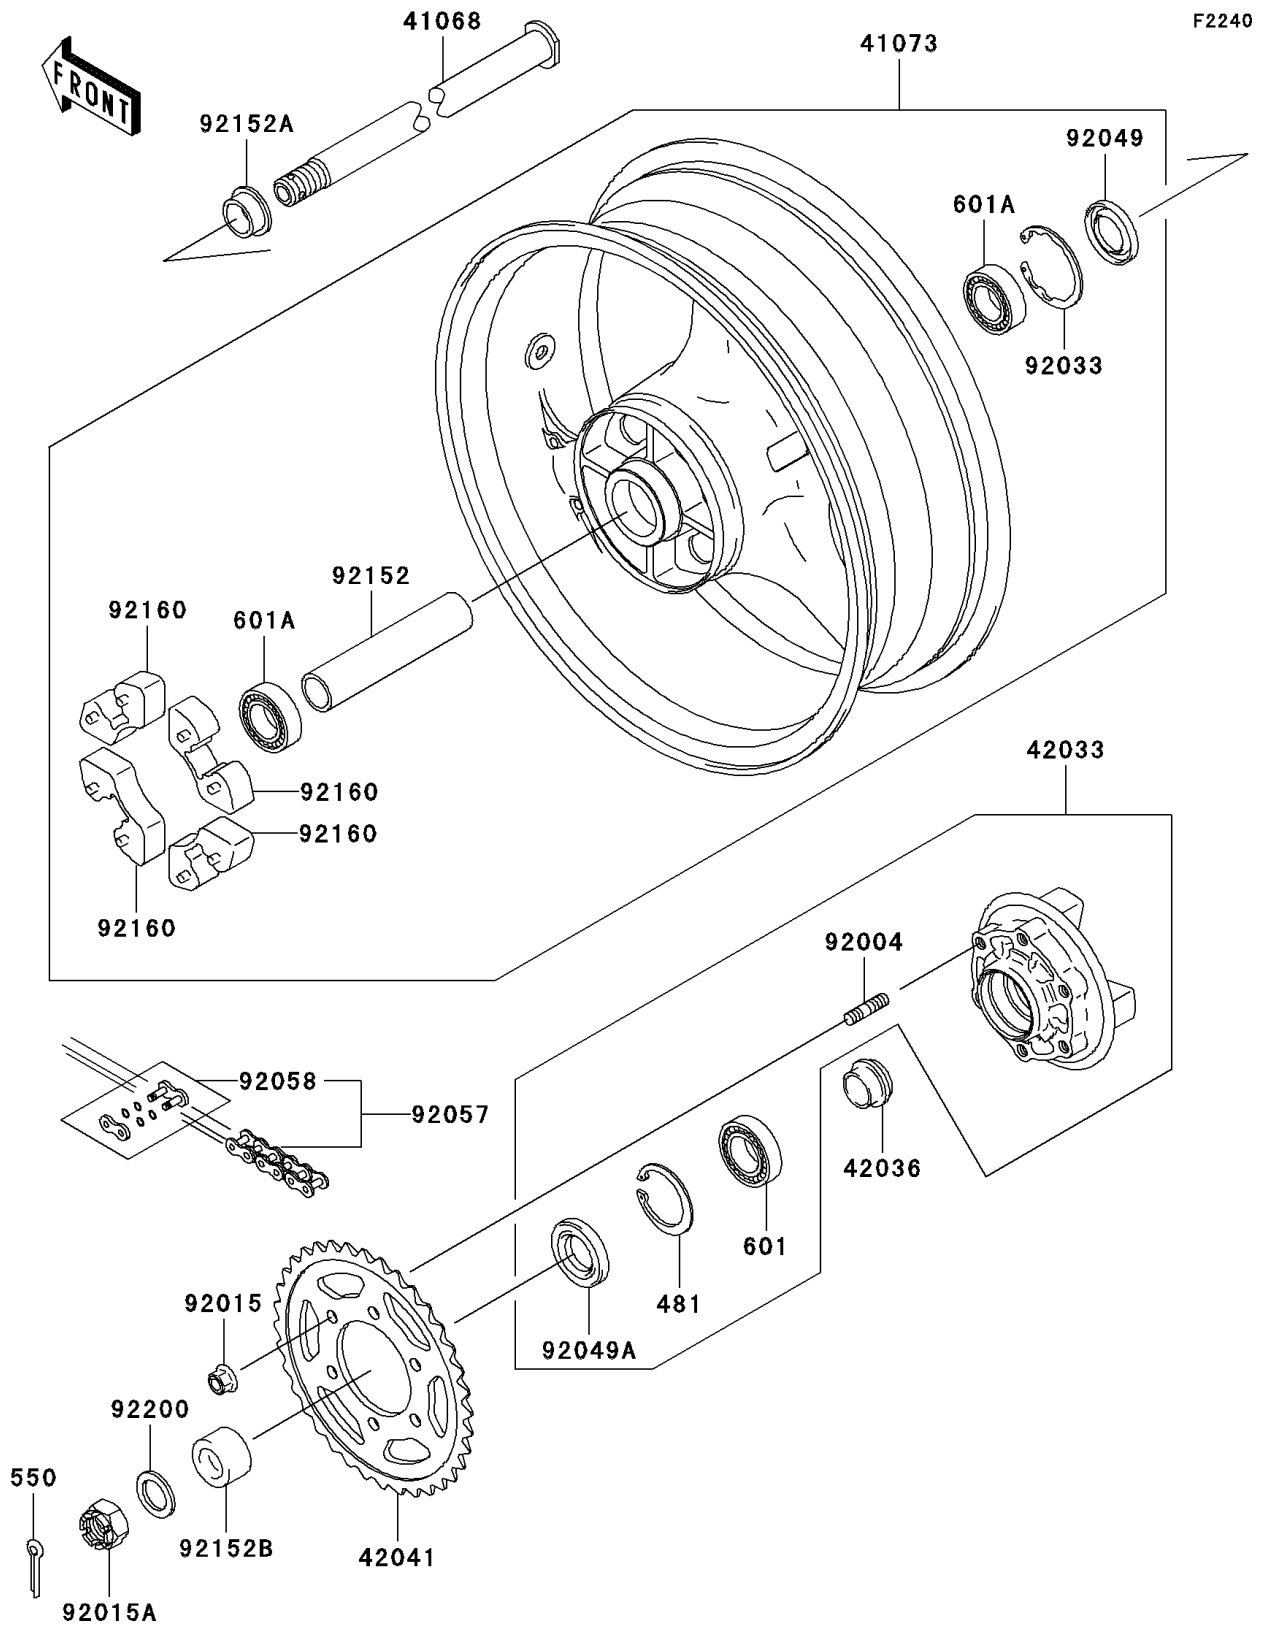

2004 Ninja® ZX™-6R PARTS DIAGRAM

Rear Wheel/Chain

2004 Ninja® ZX™-6R PARTS LIST

Rear Wheel/Chain

ITEM NAME	PART NUMBER	QUANTITY
CIRCLIP (Ref # 481)	481J5500	1
PIN-COTTER,4.0X40 (Ref # 550)	550D4040	1
BEARING-BALL,#6006G (Ref # 601)	601B6006G	1
BEARING-BALL (Ref # 601A)	601B6205UU	1
AXLE,RR (Ref # 41068)	41068-0005	1
WHEEL-ASSY,RR,BLACK (Ref # 41073)	41073-1688-R2	1
COUPLING-ASSY,RR HUB (Ref # 42033)	42033-1213	1
SLEEVE,RR HUB,L=22 (Ref # 42036)	42036-1279	1
SPROCKET-HUB,40T (Ref # 42041)	42041-1556	1
STUD,10X19 (Ref # 92004)	92004-1275	1
NUT,FLANGED,10MM (Ref # 92015)	92015-1335	1
NUT,CASTLE,24MM (Ref # 92015A)	92015-1844	1
RING-SNAP,52MM (Ref # 92033)	92033-1043	1
SEAL-OIL,RR HUB (Ref # 92049)	92049-1375	1
SEAL-OIL,PJN 40 55 8 (Ref # 92049A)	92049-1376	1
CHAIN,DRIVE,EK520MVXL1X108L (Ref # 92057)	92057-0043	1
JOINT-CHAIN,DRIVE (Ref # 92058)	92058-0002	1
COLLAR,RR HUB,L=152.5 (Ref # 92152)	92152-1080	1
COLLAR,RR AXLE,RH,L=16 (Ref # 92152A)	92152-1246	1
COLLAR,RR AXLE,LH,L=23.5 (Ref # 92152B)	92152-1254	1
DAMPER,SHOCK,RR HUB (Ref # 92160)	92160-1485	1
WASHER,25.5X38X3.2 (Ref # 92200)	92200-1479	1