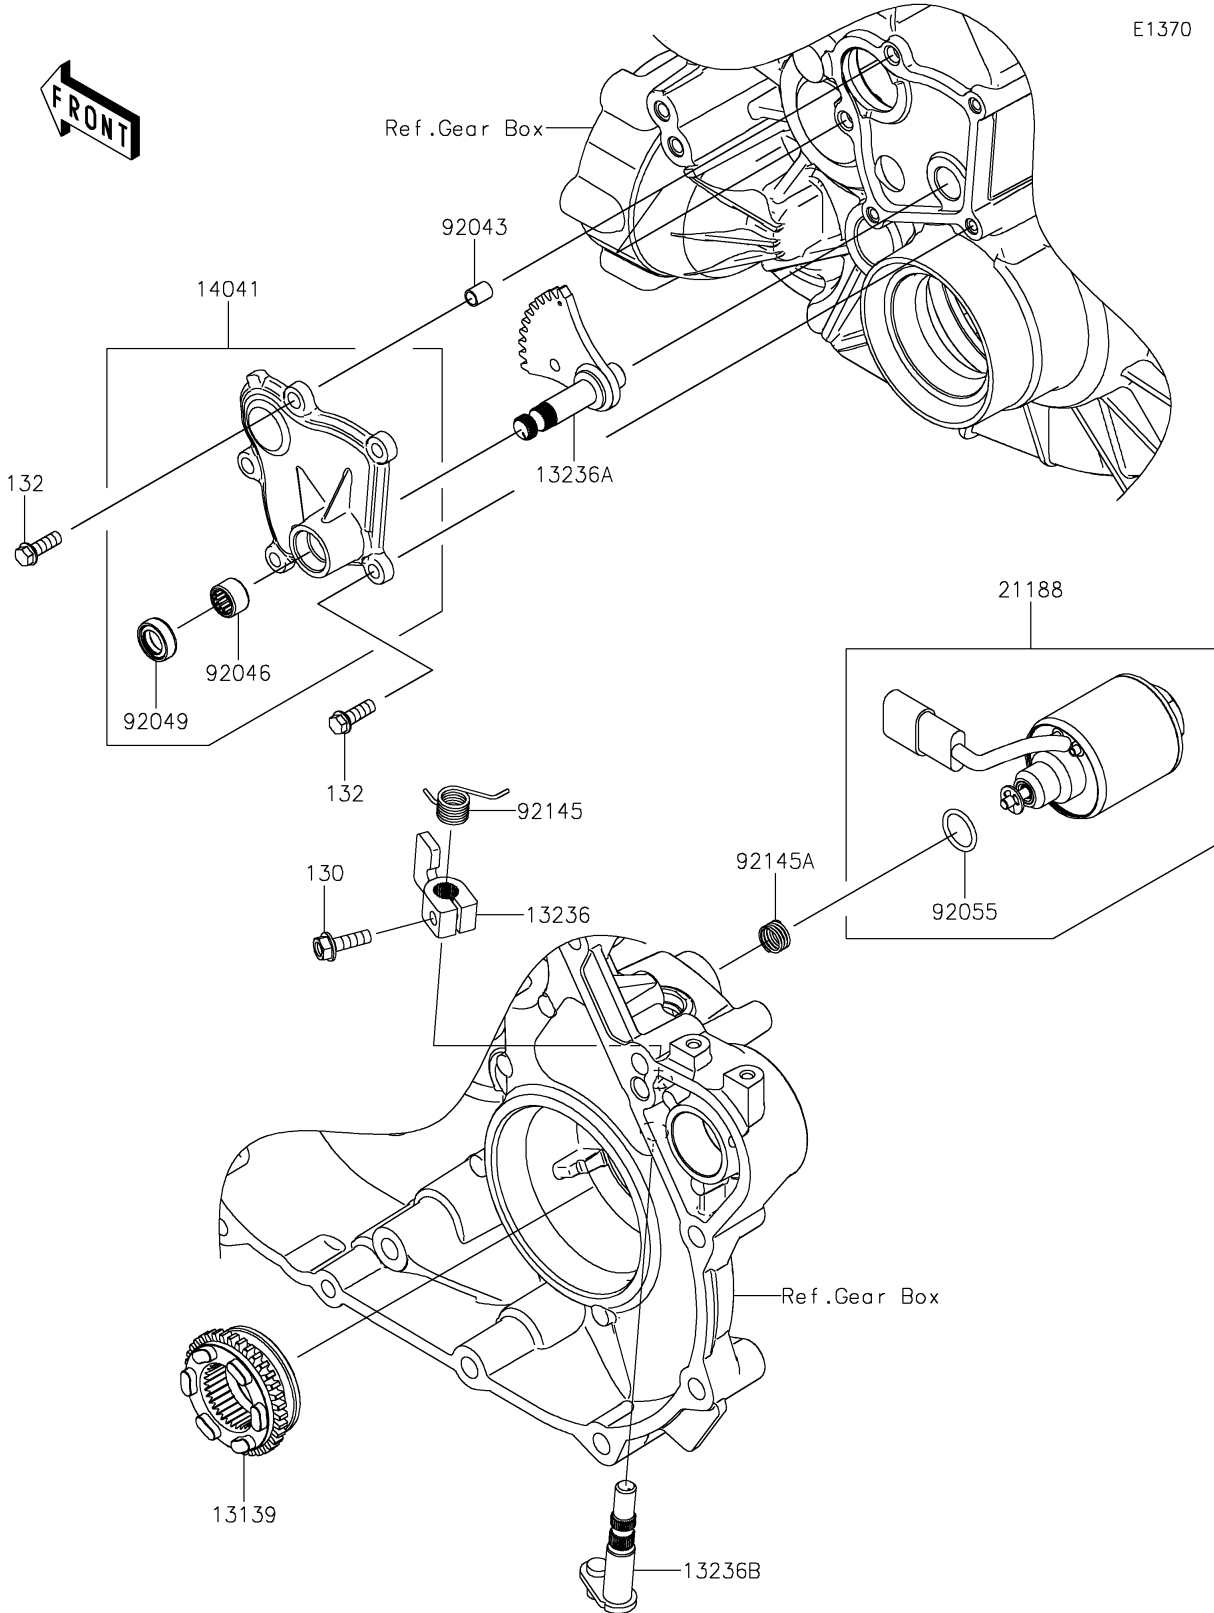

# 2024 Ridge Ranch Edition PARTS DIAGRAM

## Gear Change Mechanism

E1370

## 2024 Ridge Ranch Edition PARTS LIST

### Gear Change Mechanism

ITEM NAME	PART NUMBER	QUANTITY
SHIFTER,36T (Ref # 13139)	13139-0041	1
LEVER-COMP,DIFF LOCK (Ref # 13236)	13236-0745	1
LEVER-COMP (Ref # 13236A)	13236-0816	1
LEVER-COMP (Ref # 13236B)	13236-0852	1
COVER-COMP (Ref # 14041)	14041-0614	1
SOLENOID (Ref # 21188)	21188-0010	1
PIN,DOWEL,8X10 (Ref # 92043)	92043-1302	2
BEARING-NEEDLE,HK1210FM (Ref # 92046)	92046-0034	1
SEAL-OIL,CLUTCH RELEASE (Ref # 92049)	92049-1475	1
RING-O (Ref # 92055)	92055-0829	1
SPRING (Ref # 92145)	92145-1572	1
SPRING (Ref # 92145A)	92145-1573	1
BOLT-FLANGED,6X20 (Ref # 130)	130BA0620	1
BOLT-FLANGED-SMALL,6X18 (Ref # 132)	132BA0618	5